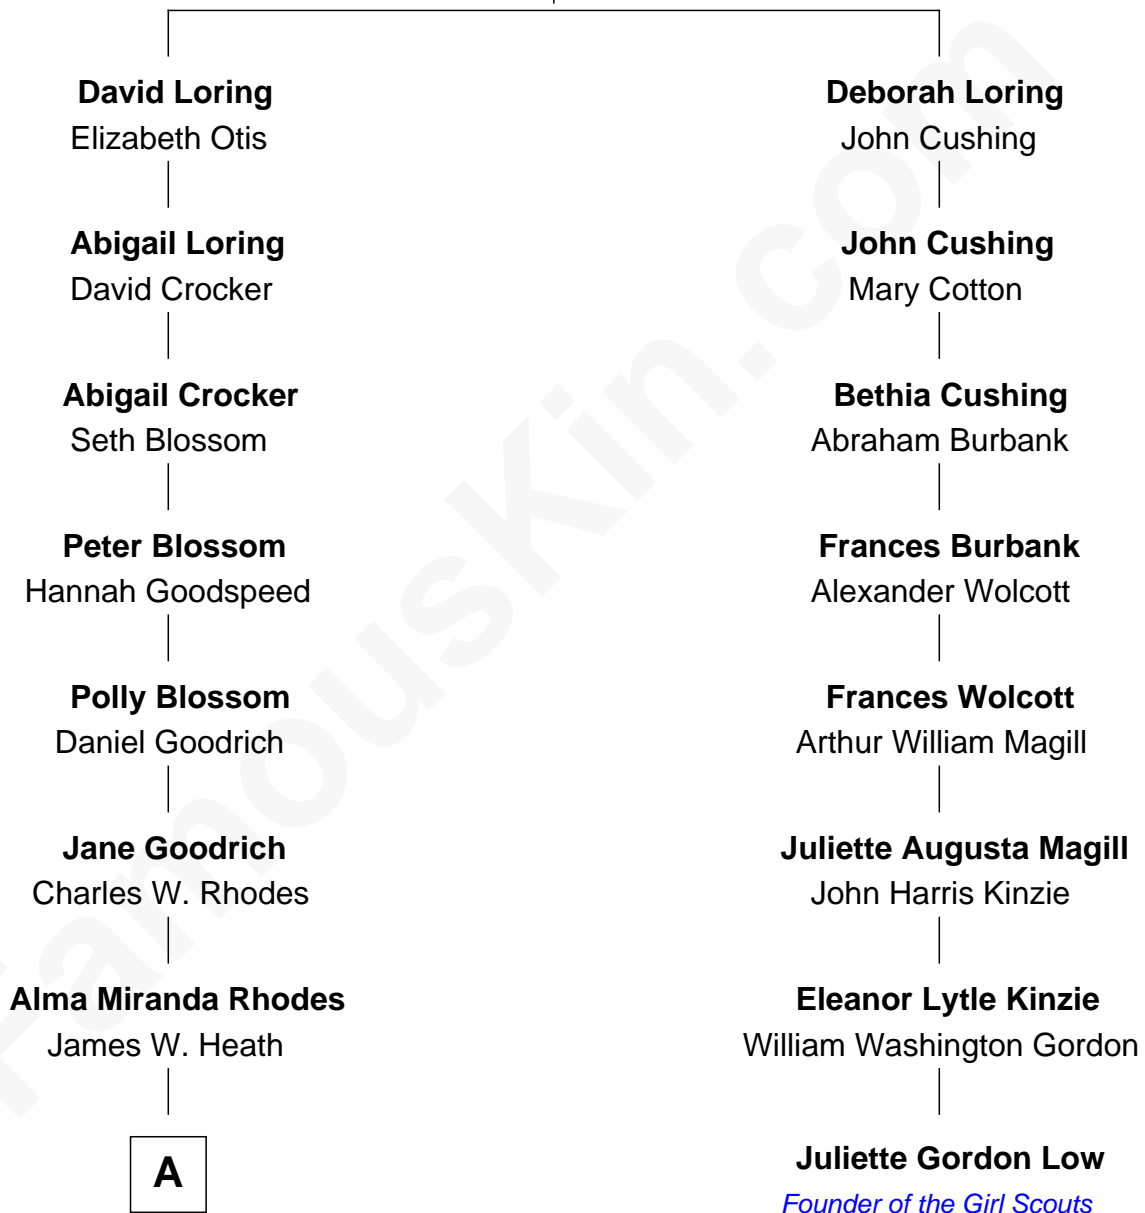

FamousKin.com Relationship Chart of

Sarah Palin

9th Governor of Alaska

7th cousin 3 times removed of

Juliette Gordon Low

Founder of the Girl Scouts

Thomas Loring

Hannah Jacob

A

—
Charles R. Heath
Alice Adeline Oriel

—
Charles Francis Heath
Nellie Marie Brandt

—
Charles Richard Heath
Sarah Sheeran

—
Sarah Palin
9th Governor of Alaska

FamousKin.com