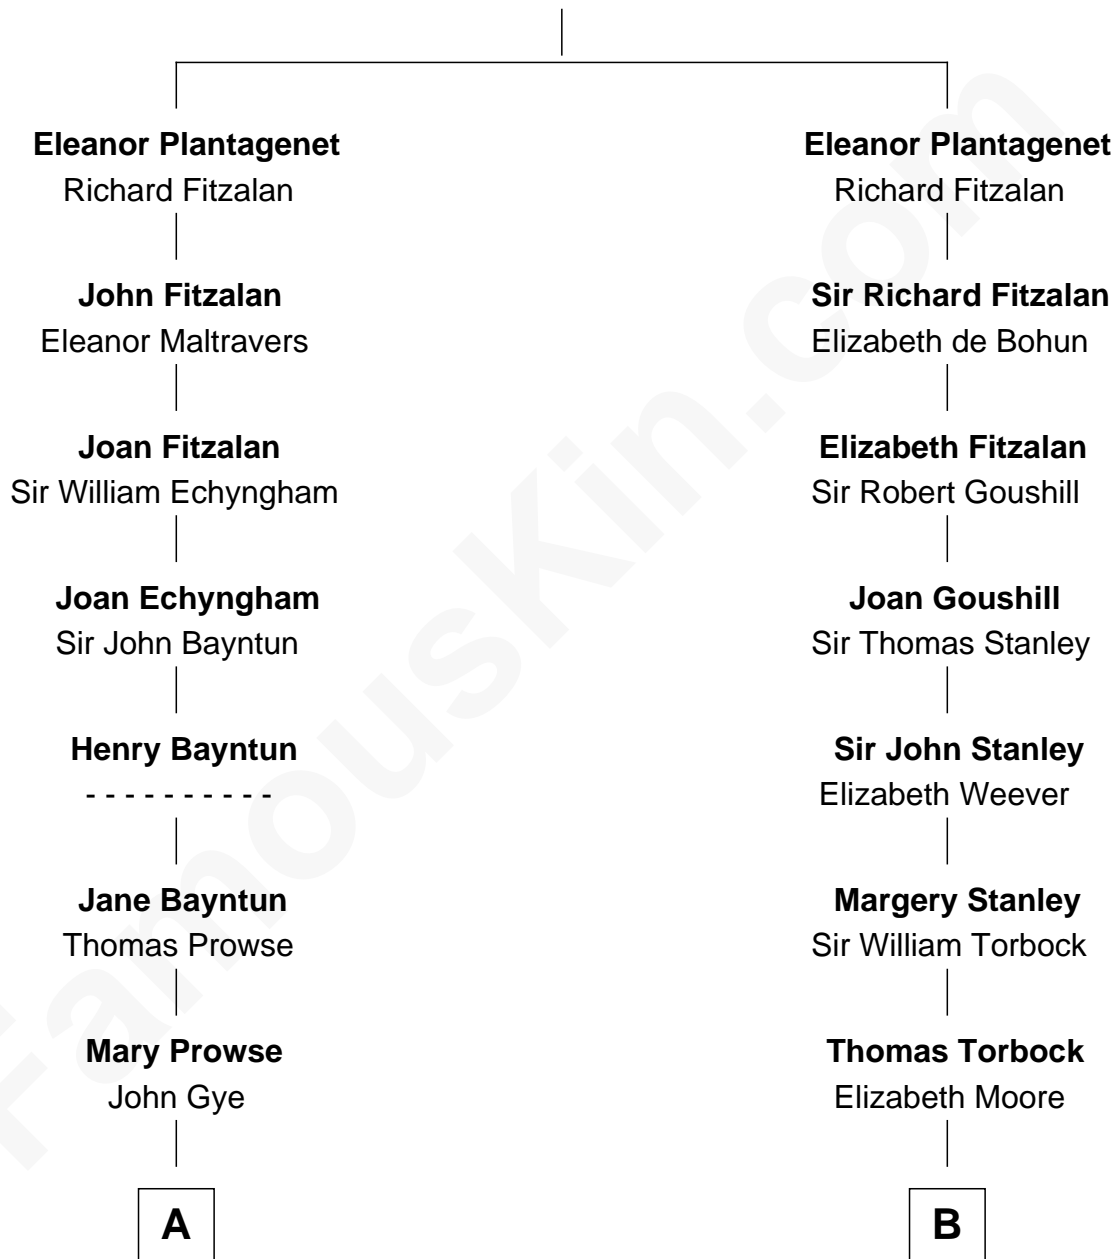

FamousKin.com Relationship Chart of

Sarah Palin

9th Governor of Alaska

18th cousin 1 time removed of

Juliette Gordon Low

Founder of the Girl Scouts

Henry Plantagenet
Maud de Chaworth

A