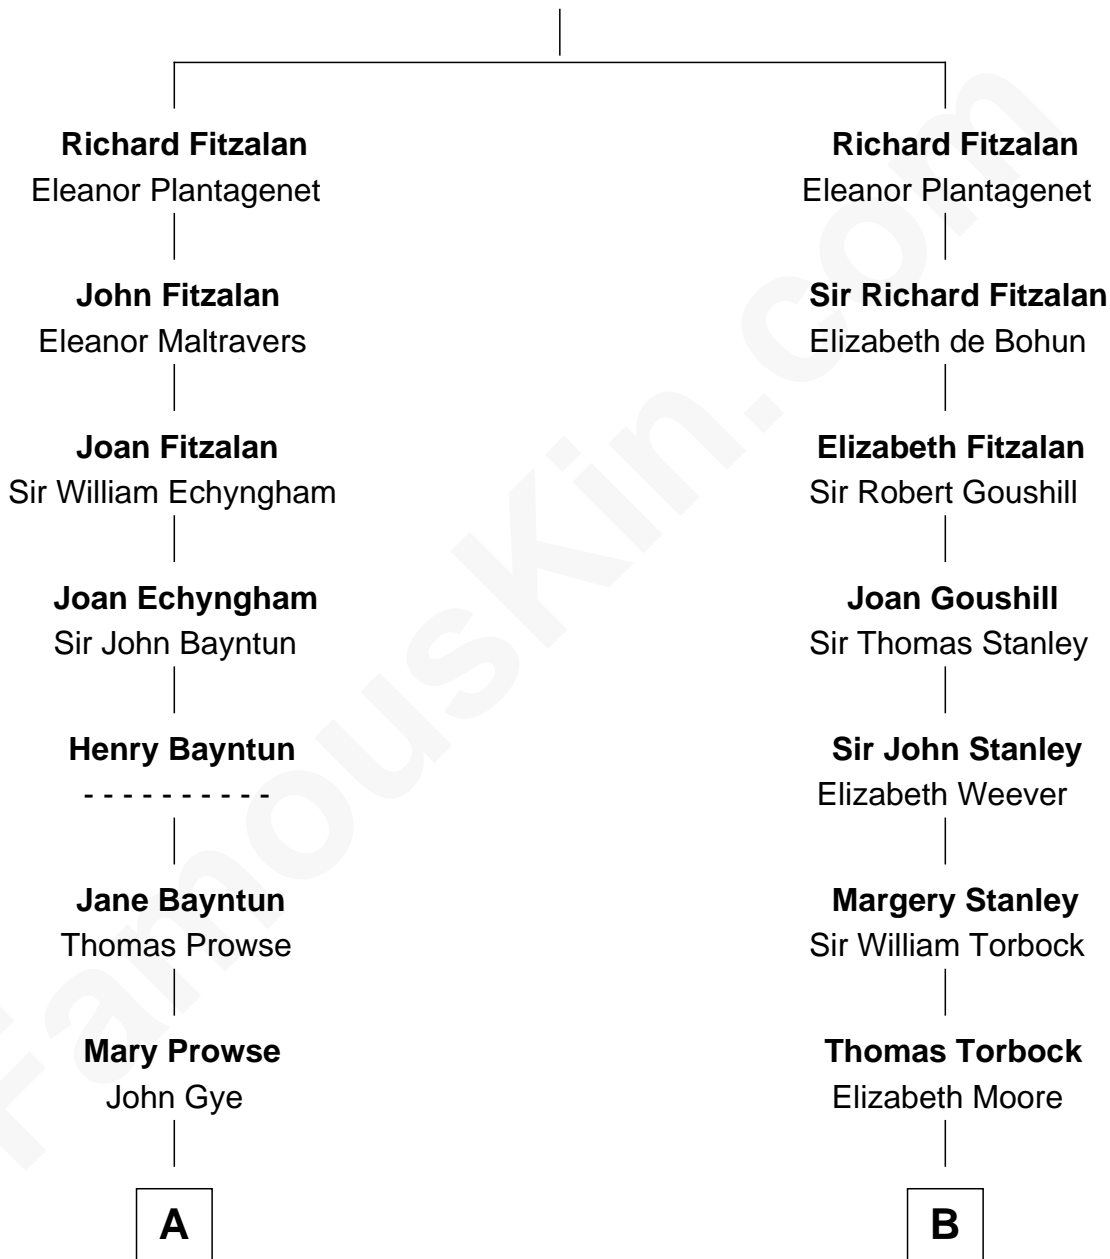

FamousKin.com Relationship Chart of

Sarah Palin

9th Governor of Alaska

18th cousin 1 time removed of

Juliette Gordon Low

Founder of the Girl Scouts

Edmund Fitzalan

Alice de Warenne

A

Robert Gye
Grace Dowrish

Mary Gye
Rev. John Maverick

Elias Maverick
Anna Harris

Ruth Maverick
Francis Smith

Abraham Smith
Elizabeth Pierce

Elizabeth Smith
Dr. Edward Damon

Stephen Damon
Rhoda Thayer