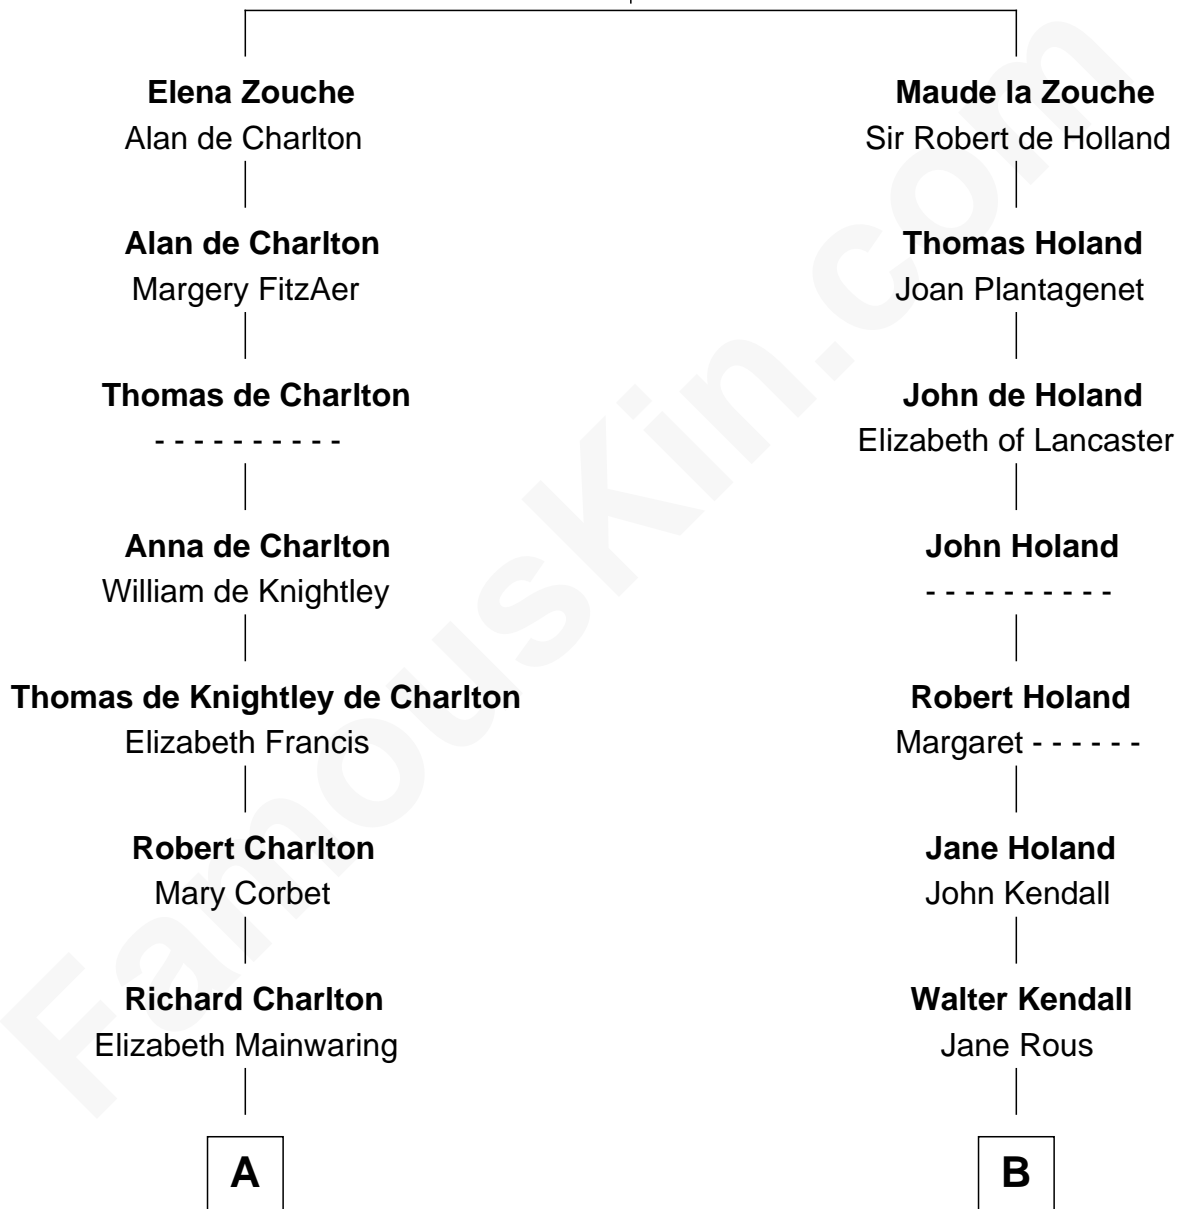

## Relationship Chart of Sarah Palin

9th Governor of Alaska

19th cousin 2 times removed of

**Juliette Gordon Low**  
 Founder of the Girl Scouts

**Sir Alan la Zouche**  
 Eleanor de Segrave

**C**

**Thomas S. Ruddock**

Maria Nancy Newell

**May Belle Ruddock**

Henry Charles Brandt

**Nellie Marie Brandt**

Charles Francis Heath

**Charles Richard Heath**

Sarah Sheeran

**Sarah Palin**