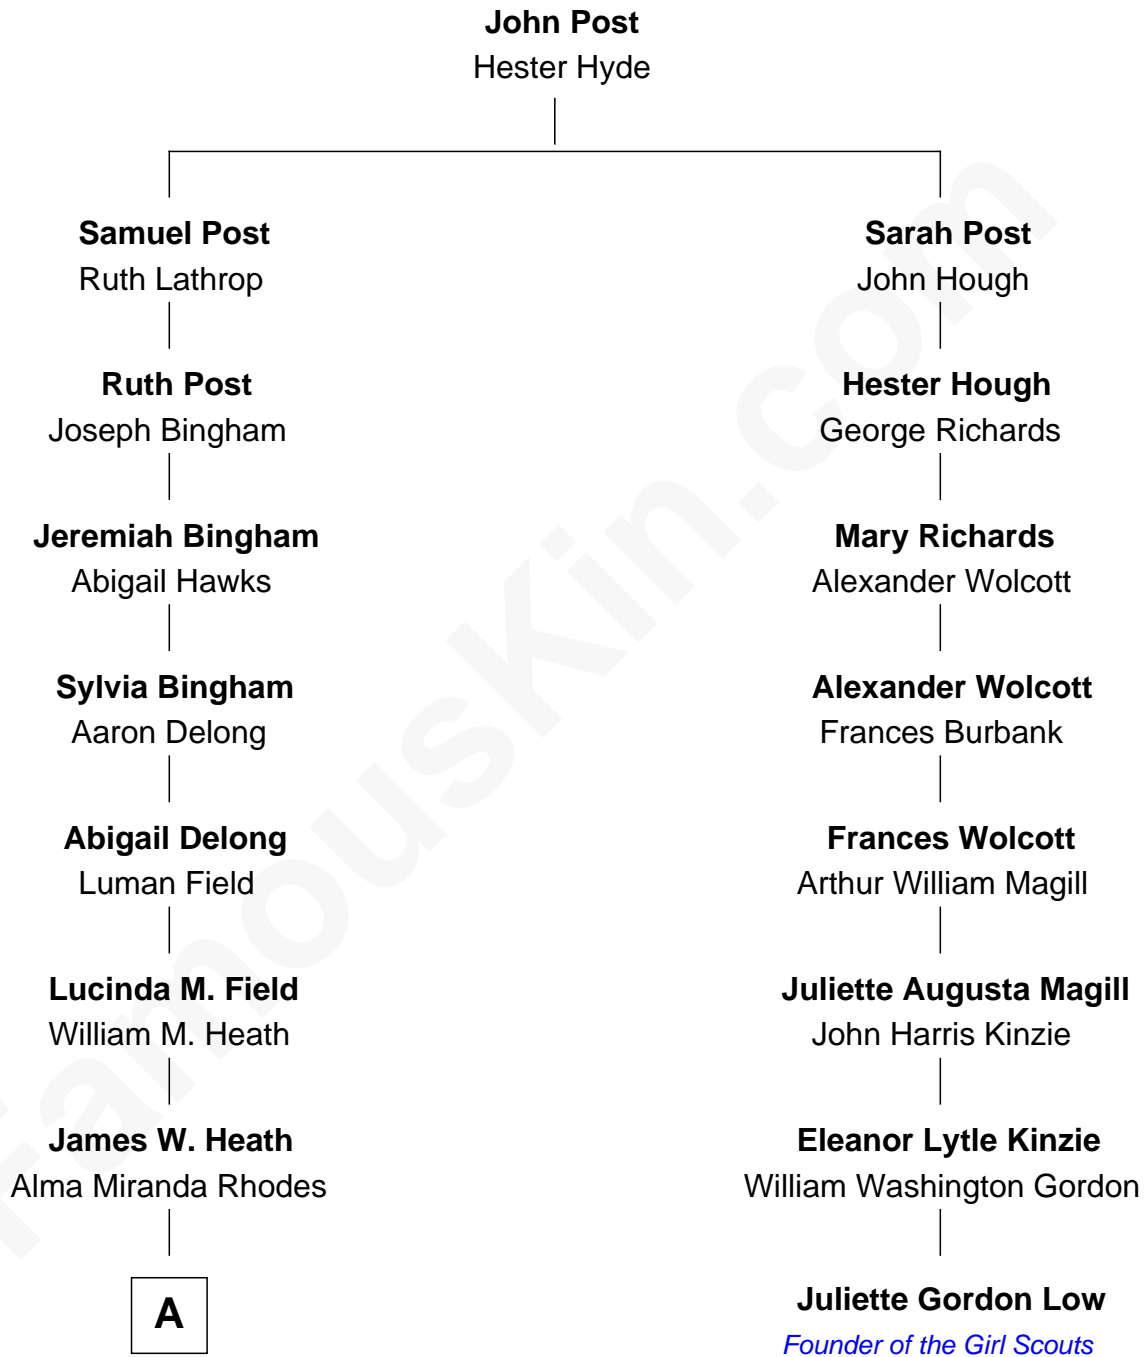

FamousKin.com

Relationship Chart of

Sarah Palin

9th Governor of Alaska

7th cousin 3 times removed of

Juliette Gordon Low

Founder of the Girl Scouts

A

—
Charles R. Heath
Alice Adeline Oriel

—
Charles Francis Heath
Nellie Marie Brandt

—
Charles Richard Heath
Sarah Sheeran

—
Sarah Palin
9th Governor of Alaska

FamousKin.com