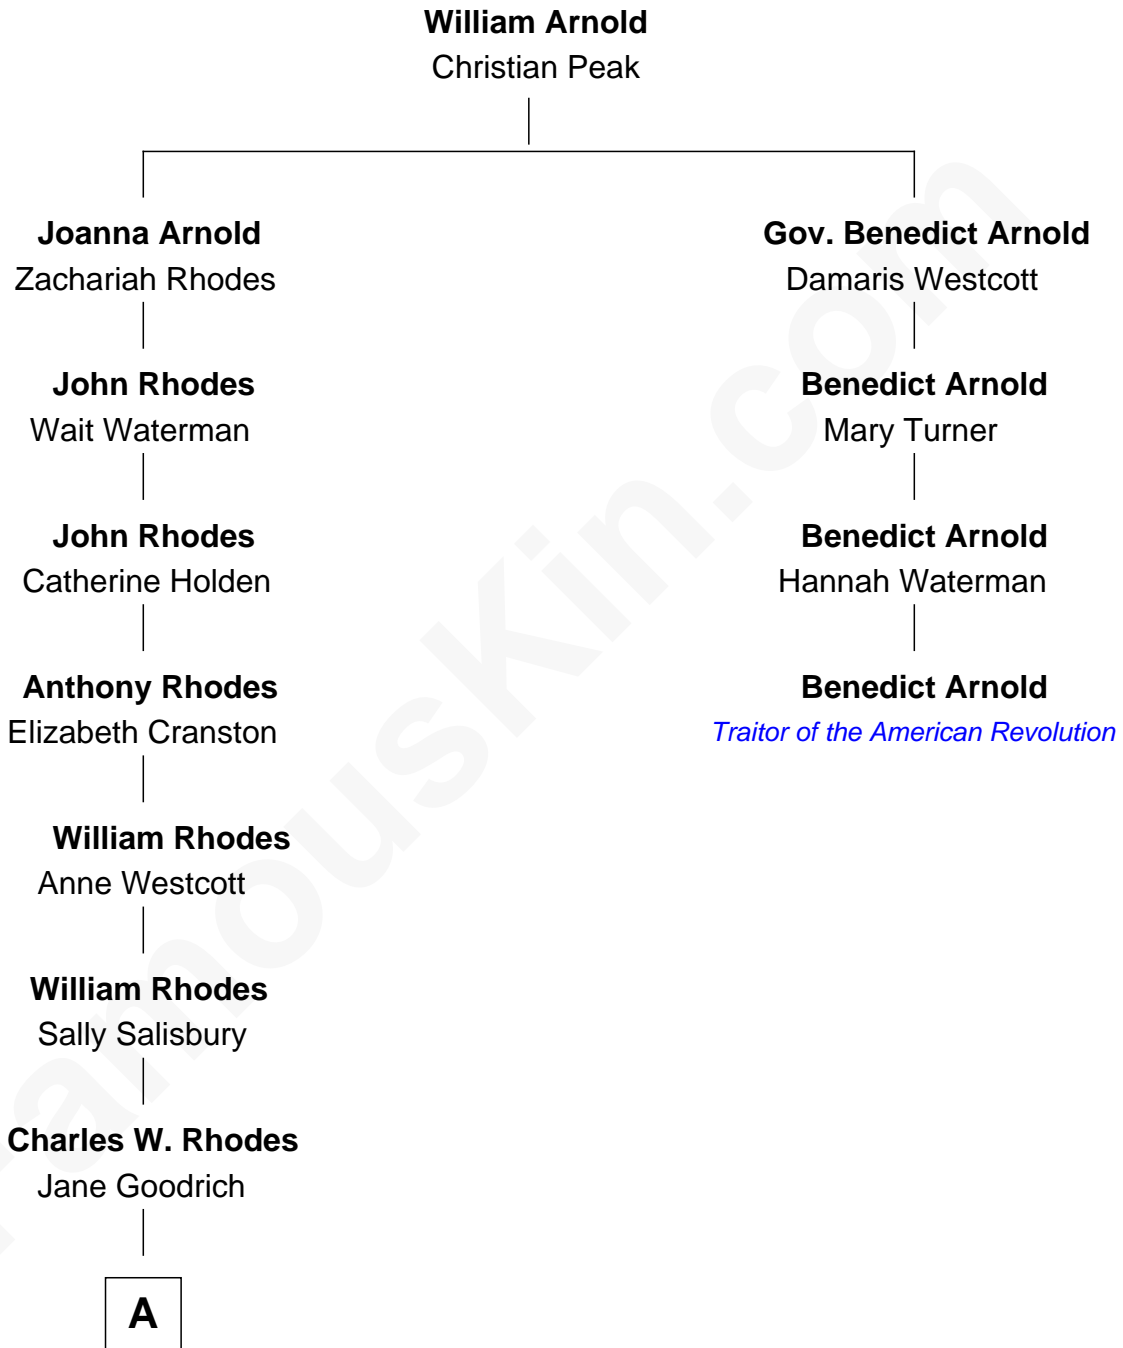

# FamousKin.com Relationship Chart of

**Sarah Palin**

*9th Governor of Alaska*

3rd cousin 8 times removed of

**Benedict Arnold**

*Traitor of the American Revolution*

**A**

—  
**Alma Miranda Rhodes**

James W. Heath

—  
**Charles R. Heath**

Alice Adeline Oriel

—  
**Charles Francis Heath**

Nellie Marie Brandt

—  
**Charles Richard Heath**

Sarah Sheeran

—  
**Sarah Palin**

*9th Governor of Alaska*

FamousKin.com