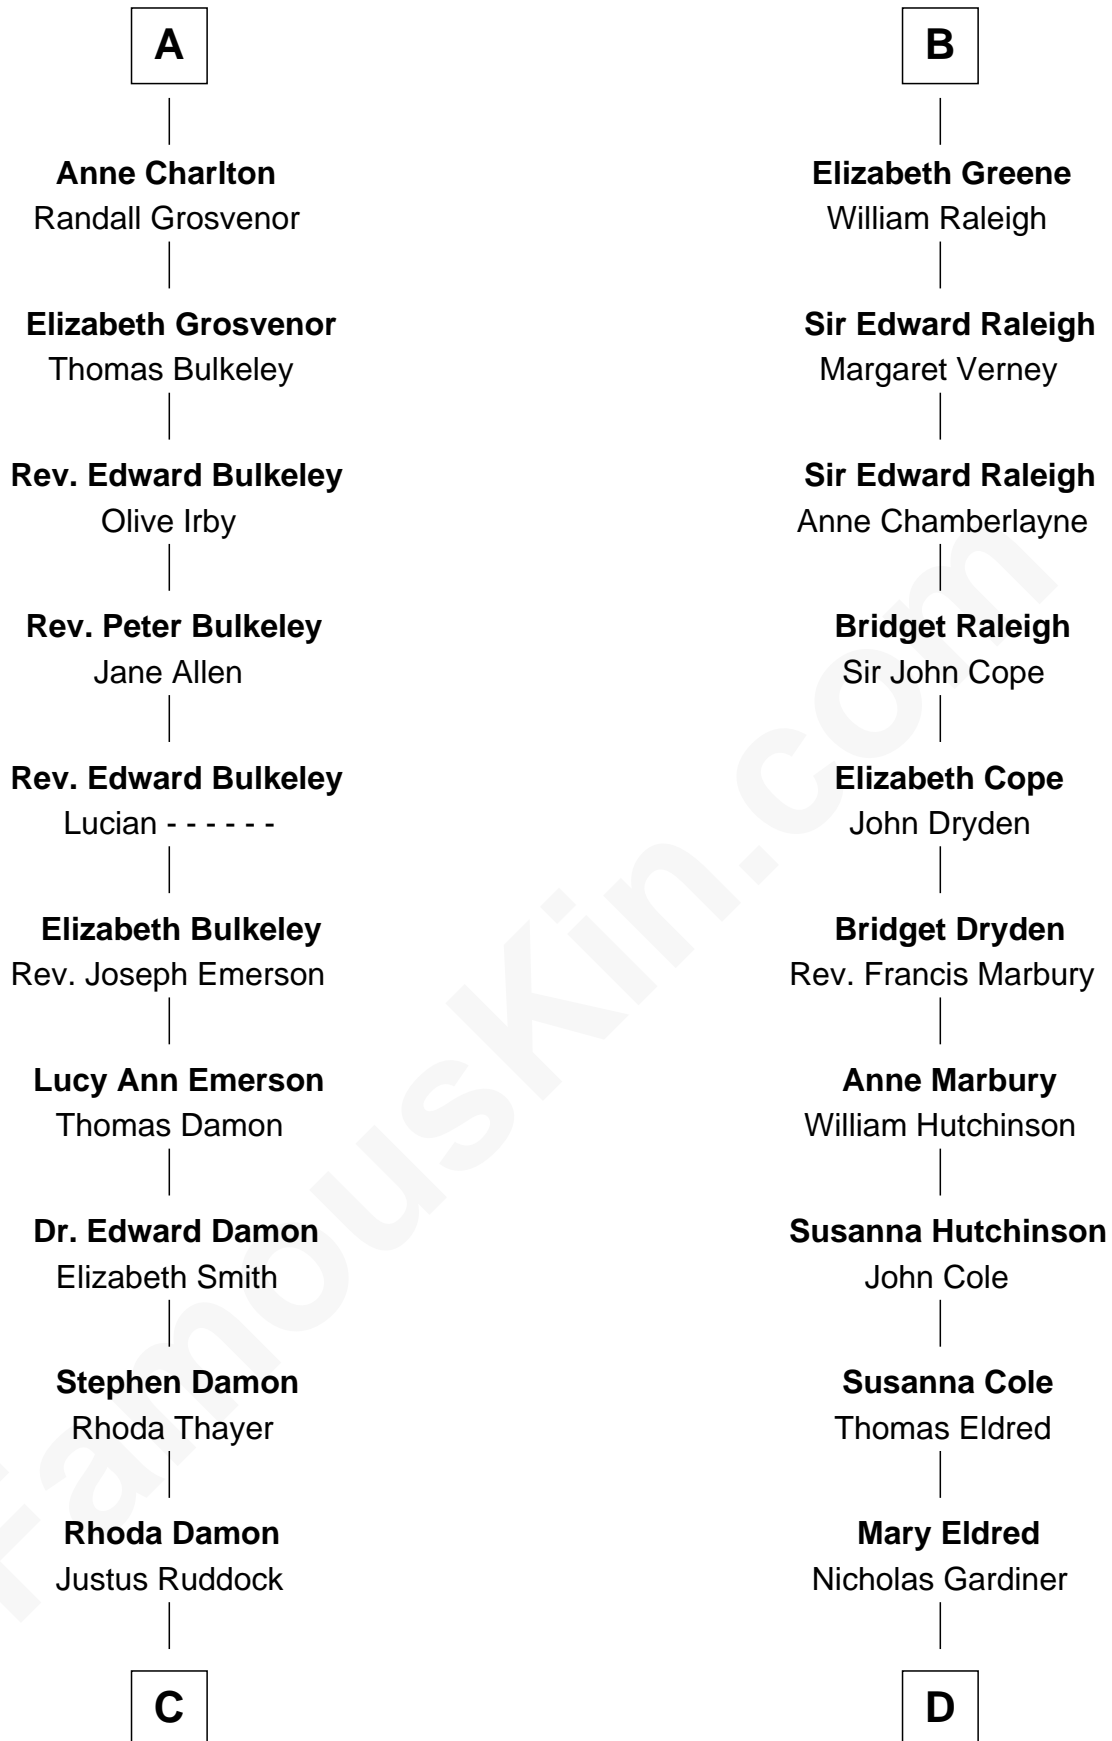

FamousKin.com Relationship Chart of

Sarah Palin

9th Governor of Alaska

21st cousin of

Stephen A. Douglas

Participated in Lincoln-Douglas Debates

Sir Roger de Somery

Nichole d'Aubenev

Sarah Sheeran

Sarah Palin

9th Governor of Alaska

D

Nicholas Gardiner

Martha Havens

Martha Gardiner

Stephen Arnold