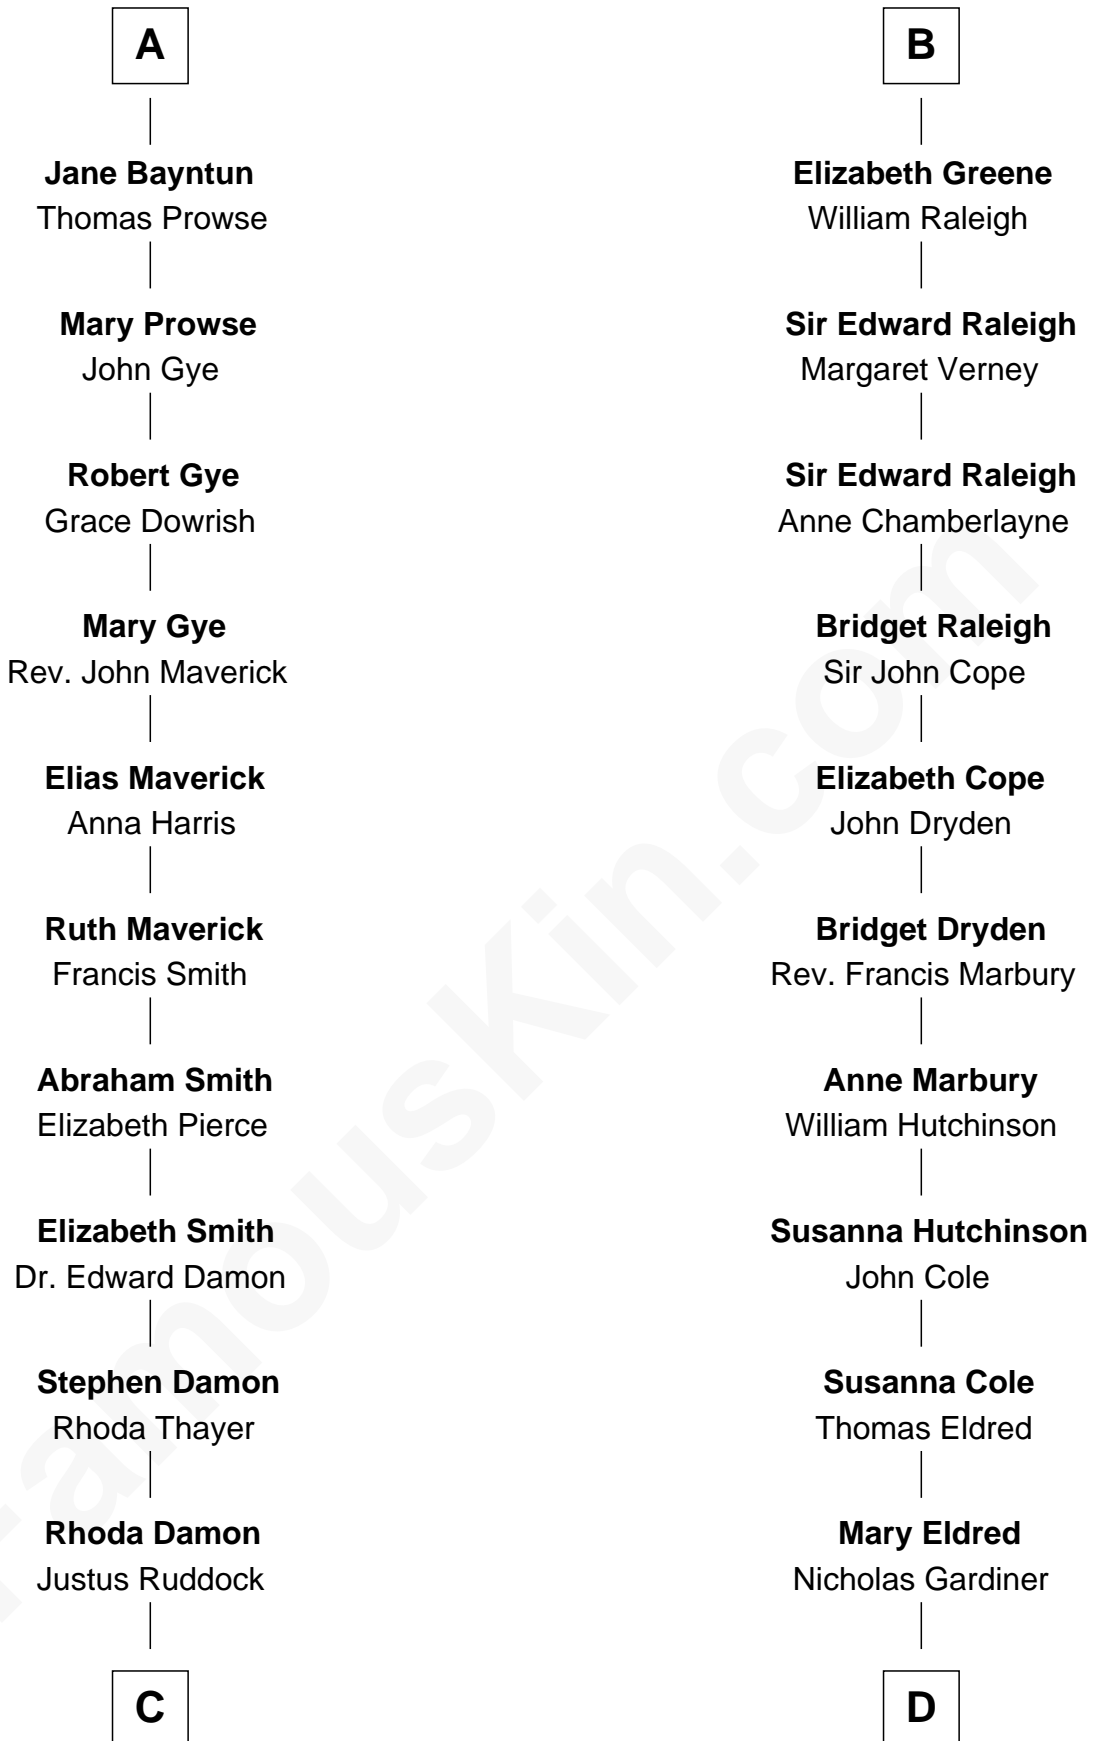

FamousKin.com Relationship Chart of

Sarah Palin

9th Governor of Alaska

21st cousin of

Stephen A. Douglas

Participated in Lincoln-Douglas Debates

C

Thomas S. Ruddock

Maria Nancy Newell

May Belle Ruddock

Henry Charles Brandt

Nellie Marie Brandt

Charles Francis Heath

Charles Richard Heath

Sarah Sheeran

Sarah Palin

9th Governor of Alaska

D

Nicholas Gardiner

Martha Havens

Martha Gardiner

Stephen Arnold

Martha Arnold

Benajah Douglass