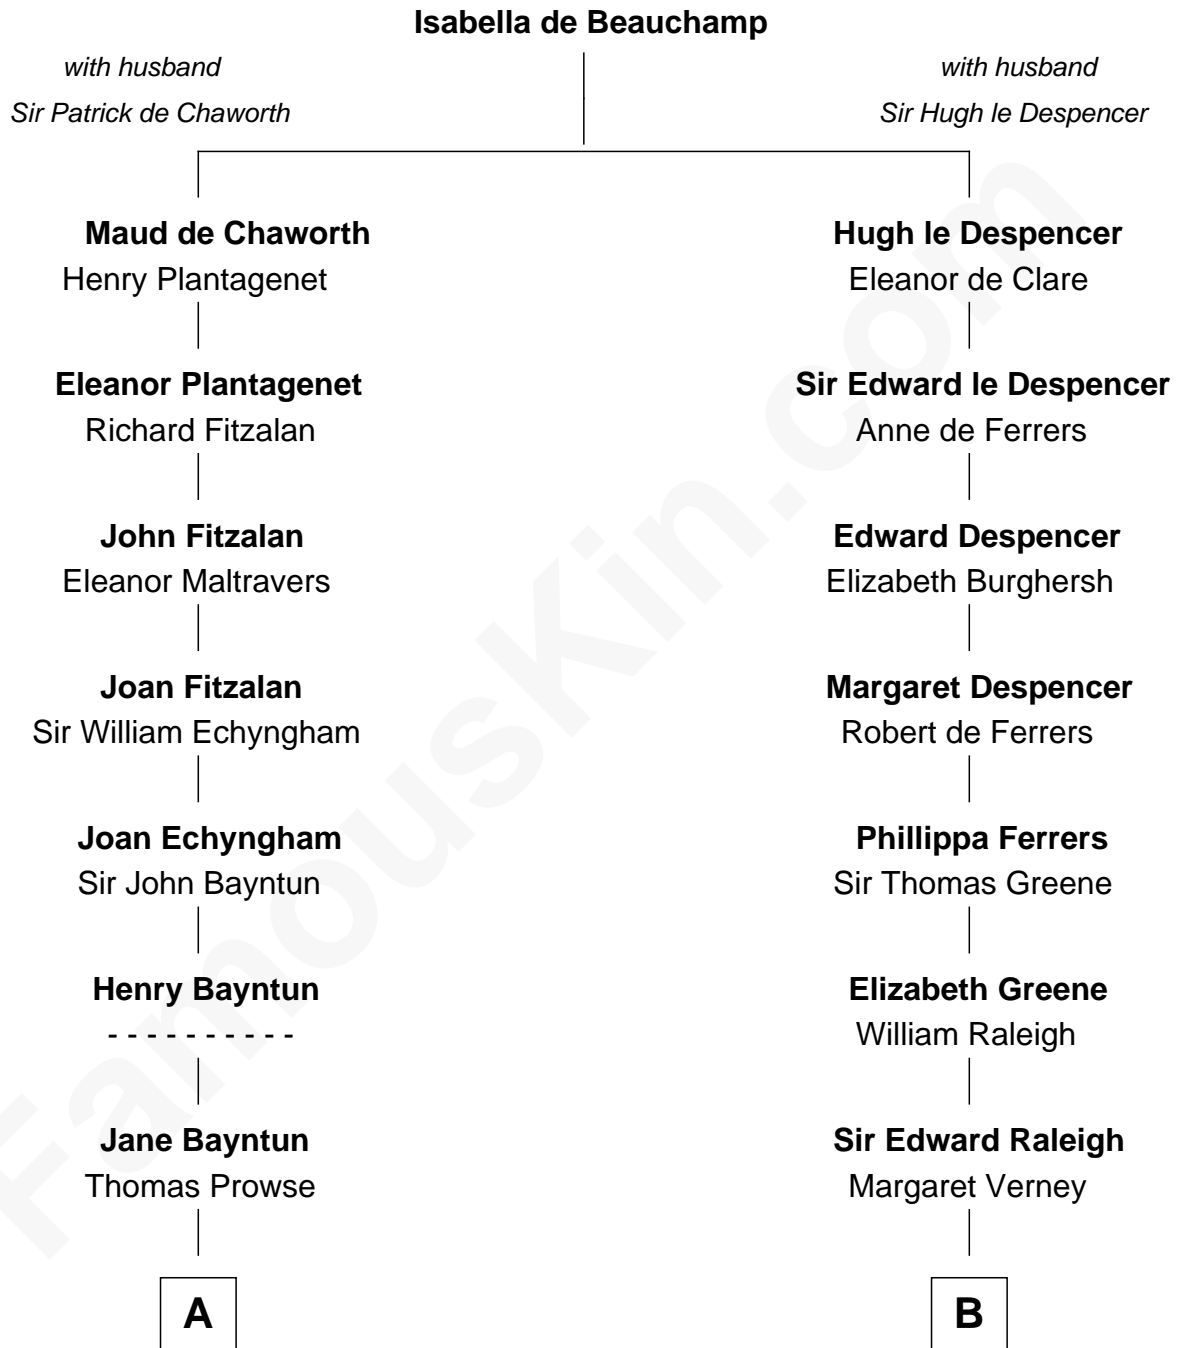

FamousKin.com

Relationship Chart of Sarah Palin

9th Governor of Alaska

19th cousin 1 time removed of

Stephen A. Douglas

Participated in Lincoln-Douglas Debates

C

May Belle Ruddock
Henry Charles Brandt

Nellie Marie Brandt
Charles Francis Heath

Charles Richard Heath
Sarah Sheeran

Sarah Palin
9th Governor of Alaska

D

Martha Arnold
Benajah Douglass

Dr. Stephen Arnold Douglass
Sarah Fiske

Stephen A. Douglas
The Lincoln-Douglas Debates