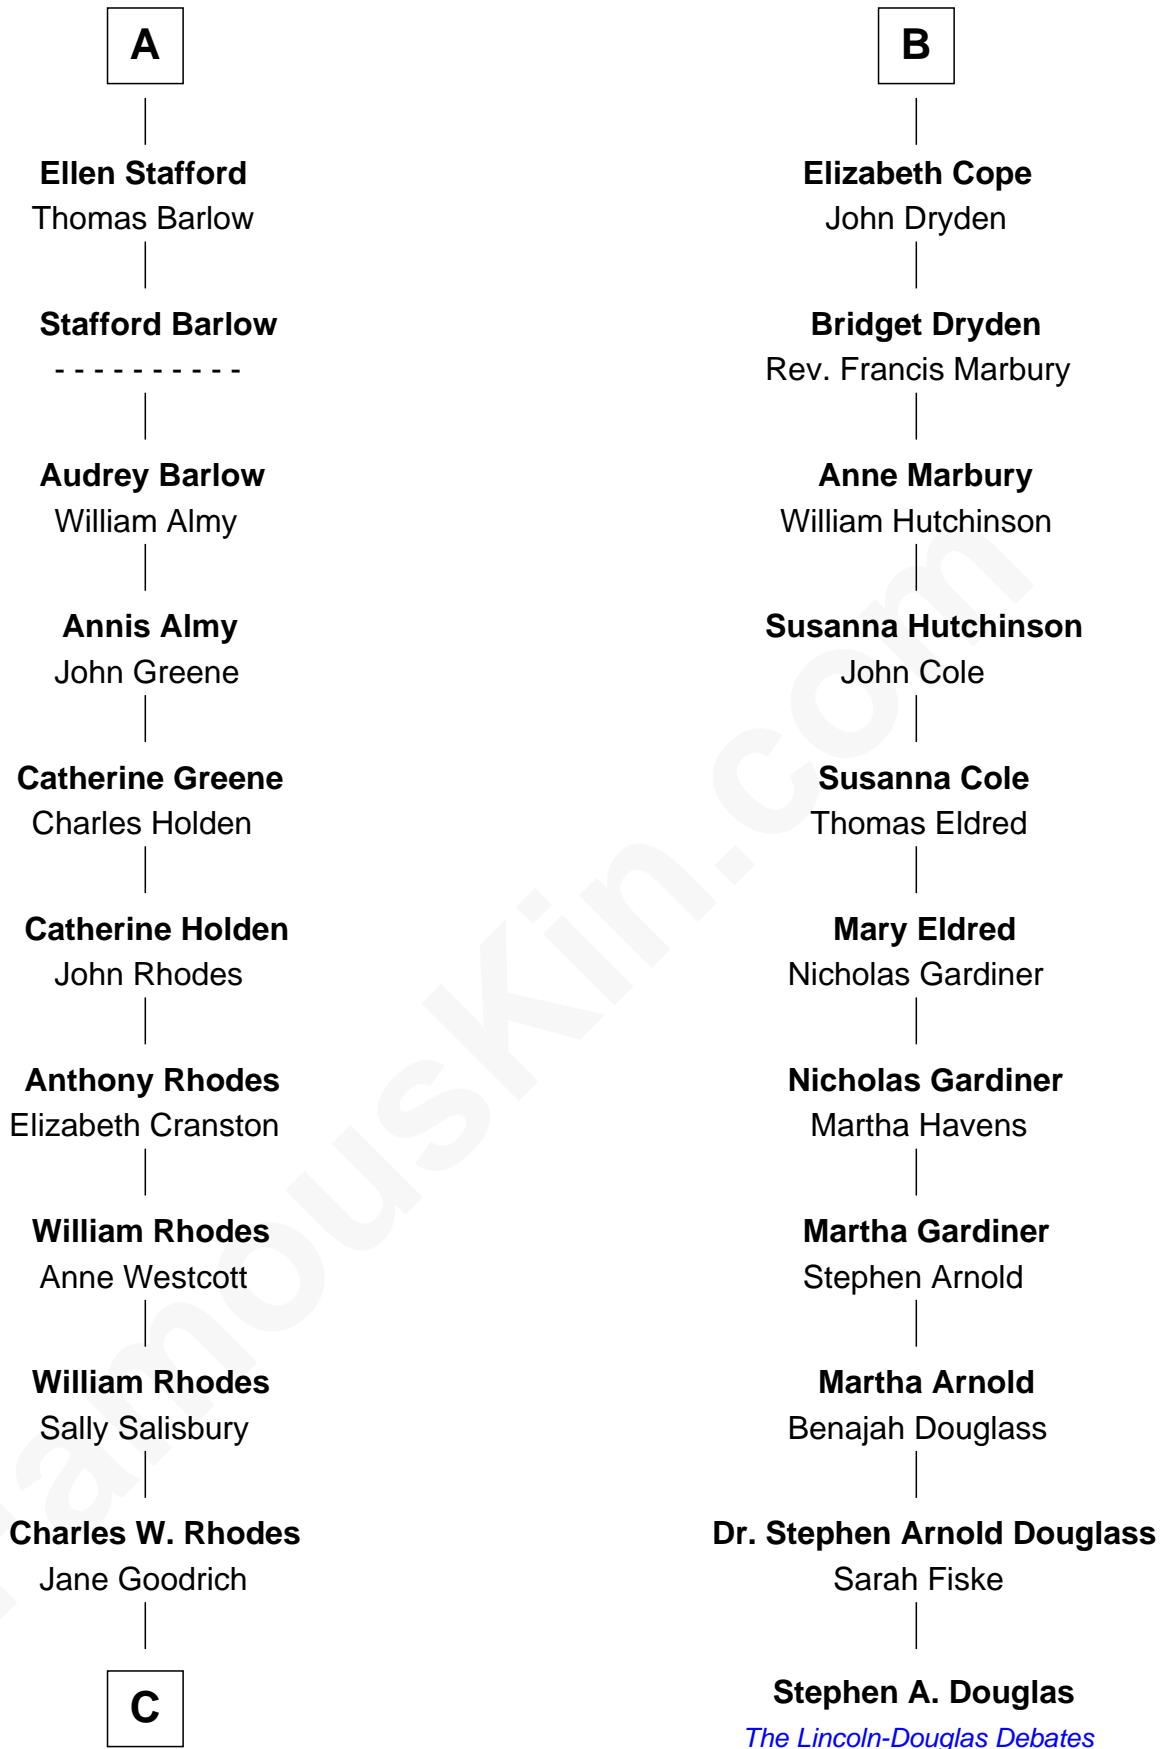

FamousKin.com

Relationship Chart of Sarah Palin

9th Governor of Alaska

17th cousin 4 times removed of

Stephen A. Douglas

Participated in Lincoln-Douglas Debates

C

—
Alma Miranda Rhodes

James W. Heath

—
Charles R. Heath

Alice Adeline Oriel

—
Charles Francis Heath

Nellie Marie Brandt

—
Charles Richard Heath

Sarah Sheeran

—
Sarah Palin

9th Governor of Alaska

FamousKin.com