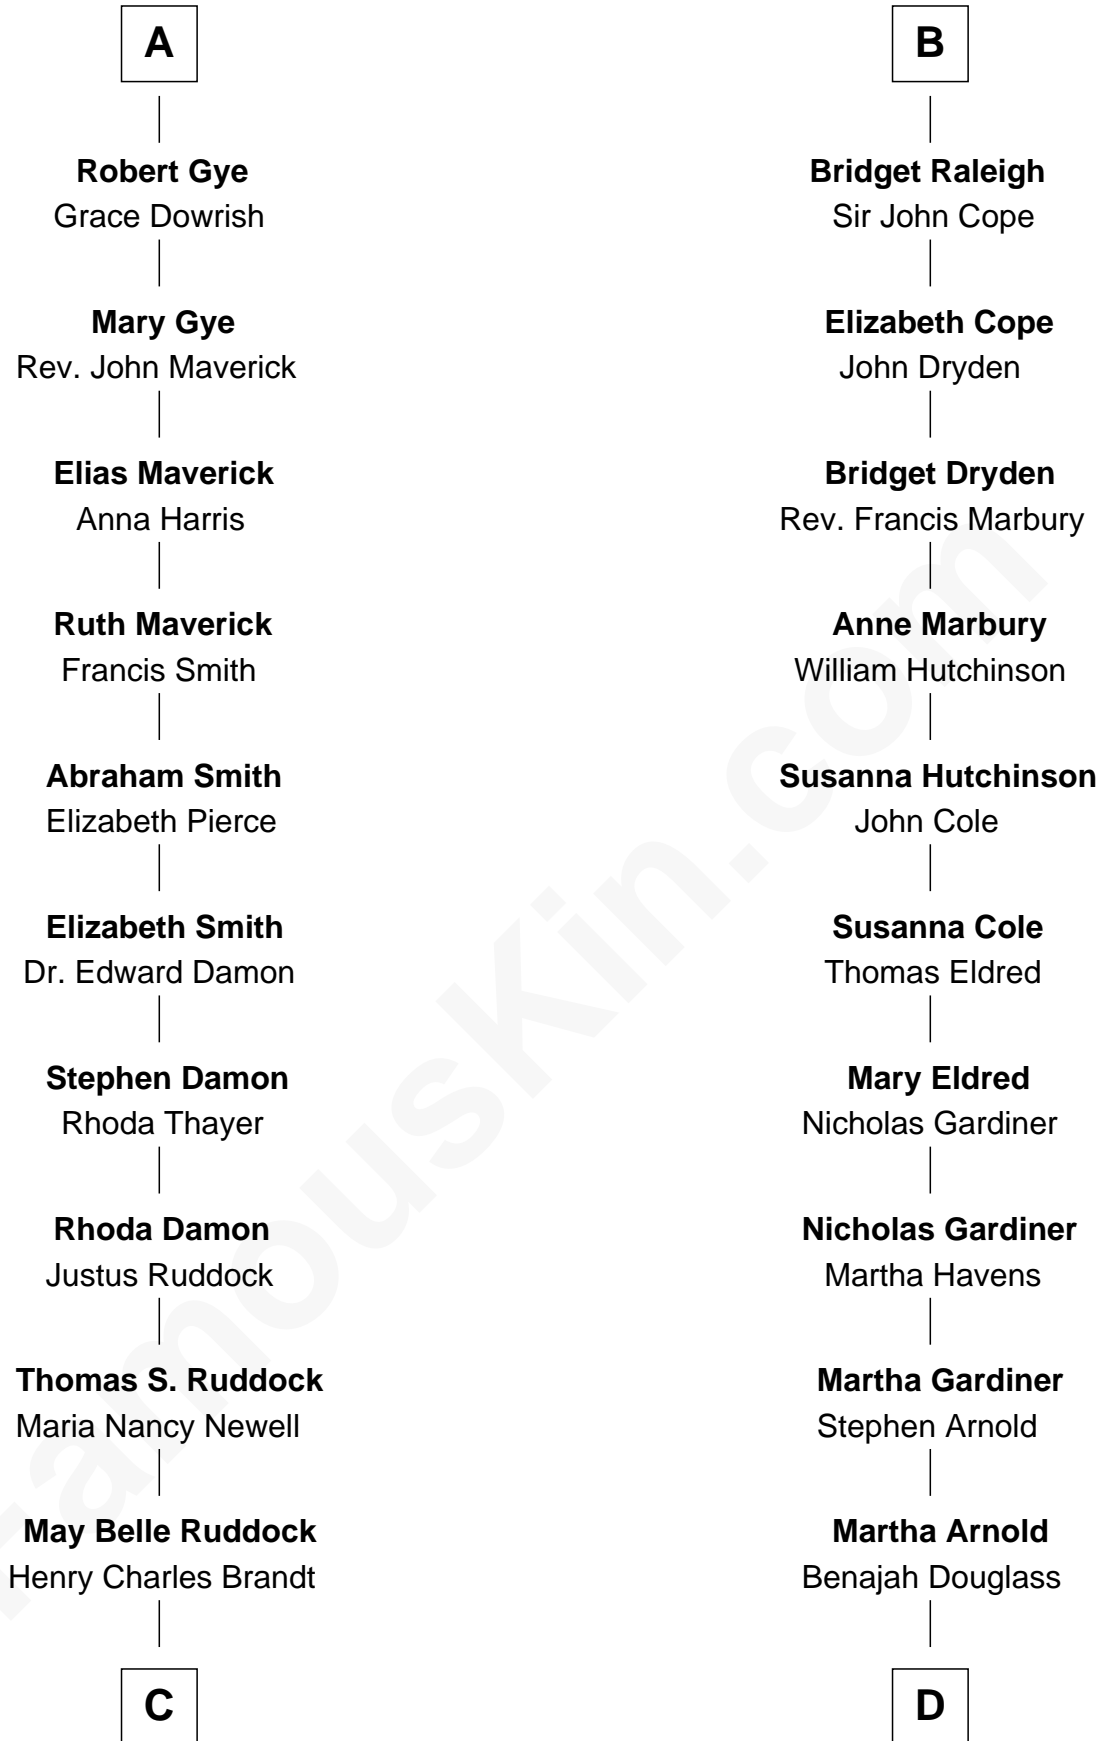

FamousKin.com

Relationship Chart of Sarah Palin

9th Governor of Alaska

18th cousin 1 time removed of

Stephen A. Douglas

Participated in Lincoln-Douglas Debates

Edmund Fitzalan

Alice de Warenne

C

Nellie Marie Brandt
Charles Francis Heath

Charles Richard Heath
Sarah Sheeran

Sarah Palin
9th Governor of Alaska

D

Dr. Stephen Arnold Douglass
Sarah Fiske

Stephen A. Douglas
The Lincoln-Douglas Debates

FamousKin.com