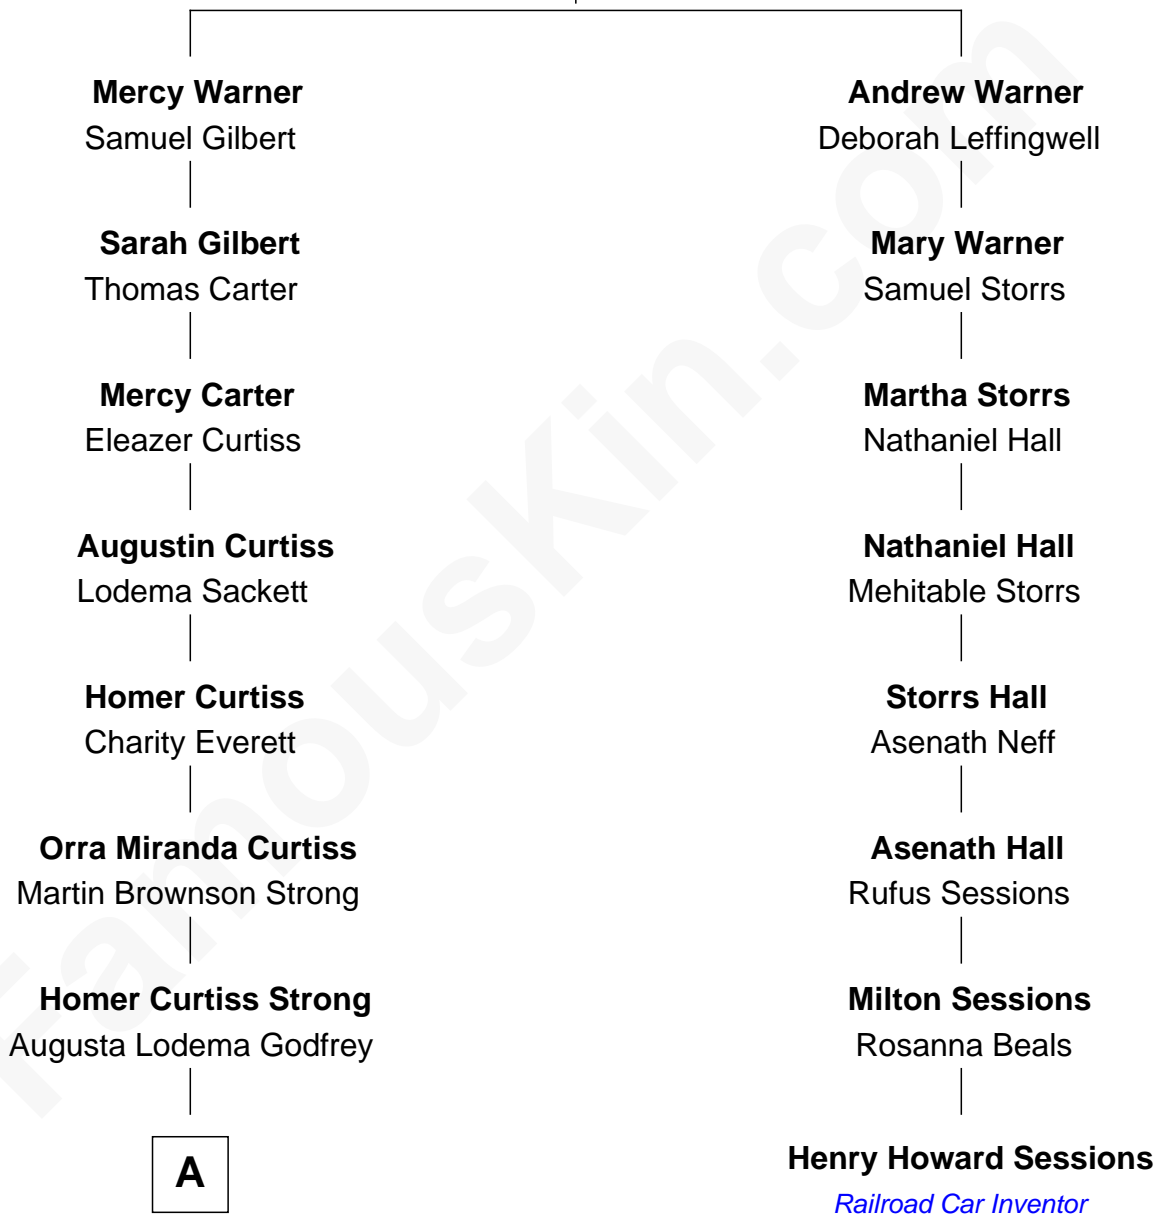

## Relationship Chart of Sarah Palin

9th Governor of Alaska

7th cousin 3 times removed of

**Henry Howard Sessions**  
Railroad Car Inventor

**Isaac Warner**  
Sarah Boltwood

**A**

—  
**Cora Godfrey Strong**

James Carl Gower

—  
**Helen Louise Gower**  
Clement James Sheeran

—  
**Sarah Sheeran**  
Charles Richard Heath

—  
**Sarah Palin**  
*9th Governor of Alaska*

FamousKin.com