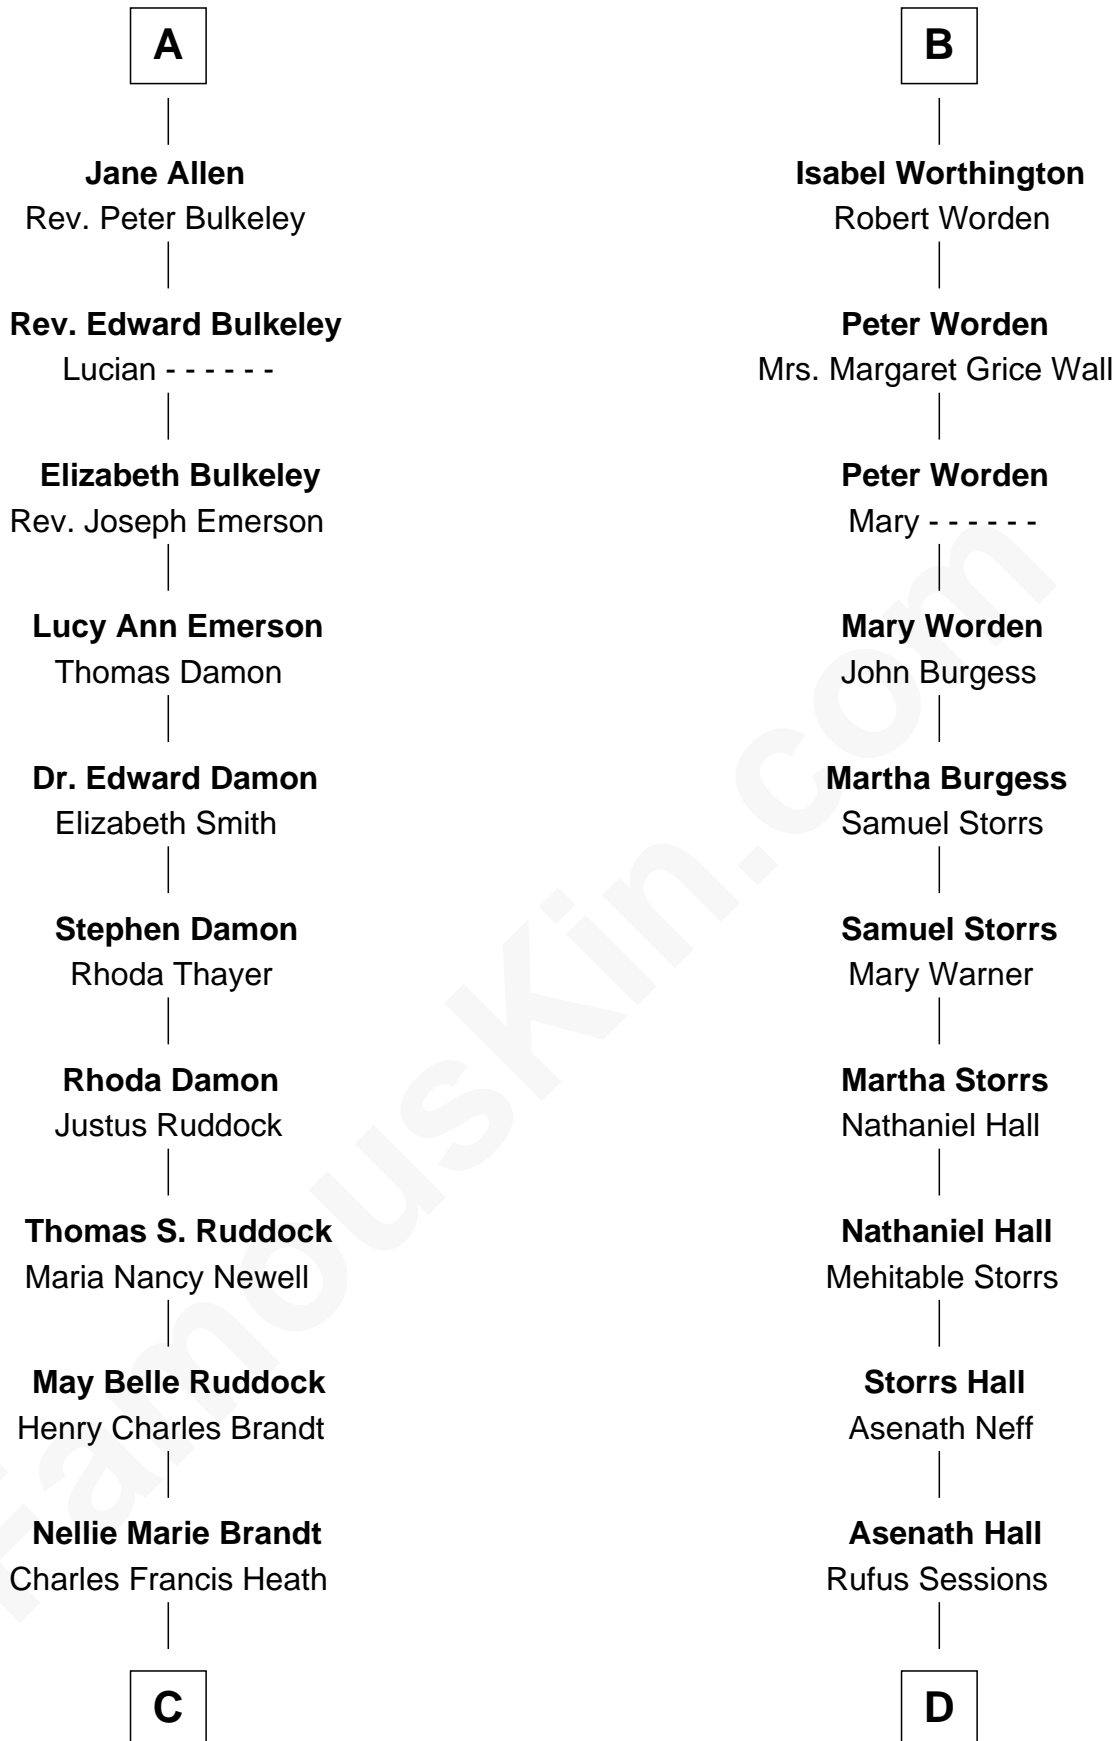

FamousKin.com Relationship Chart of

Sarah Palin

9th Governor of Alaska

18th cousin of

Henry Howard Sessions

Railroad Car Inventor

C

Charles Richard Heath

Sarah Sheeran

Sarah Palin

9th Governor of Alaska

D

Milton Sessions

Rosanna Beals

Henry Howard Sessions

Railroad Car Inventor