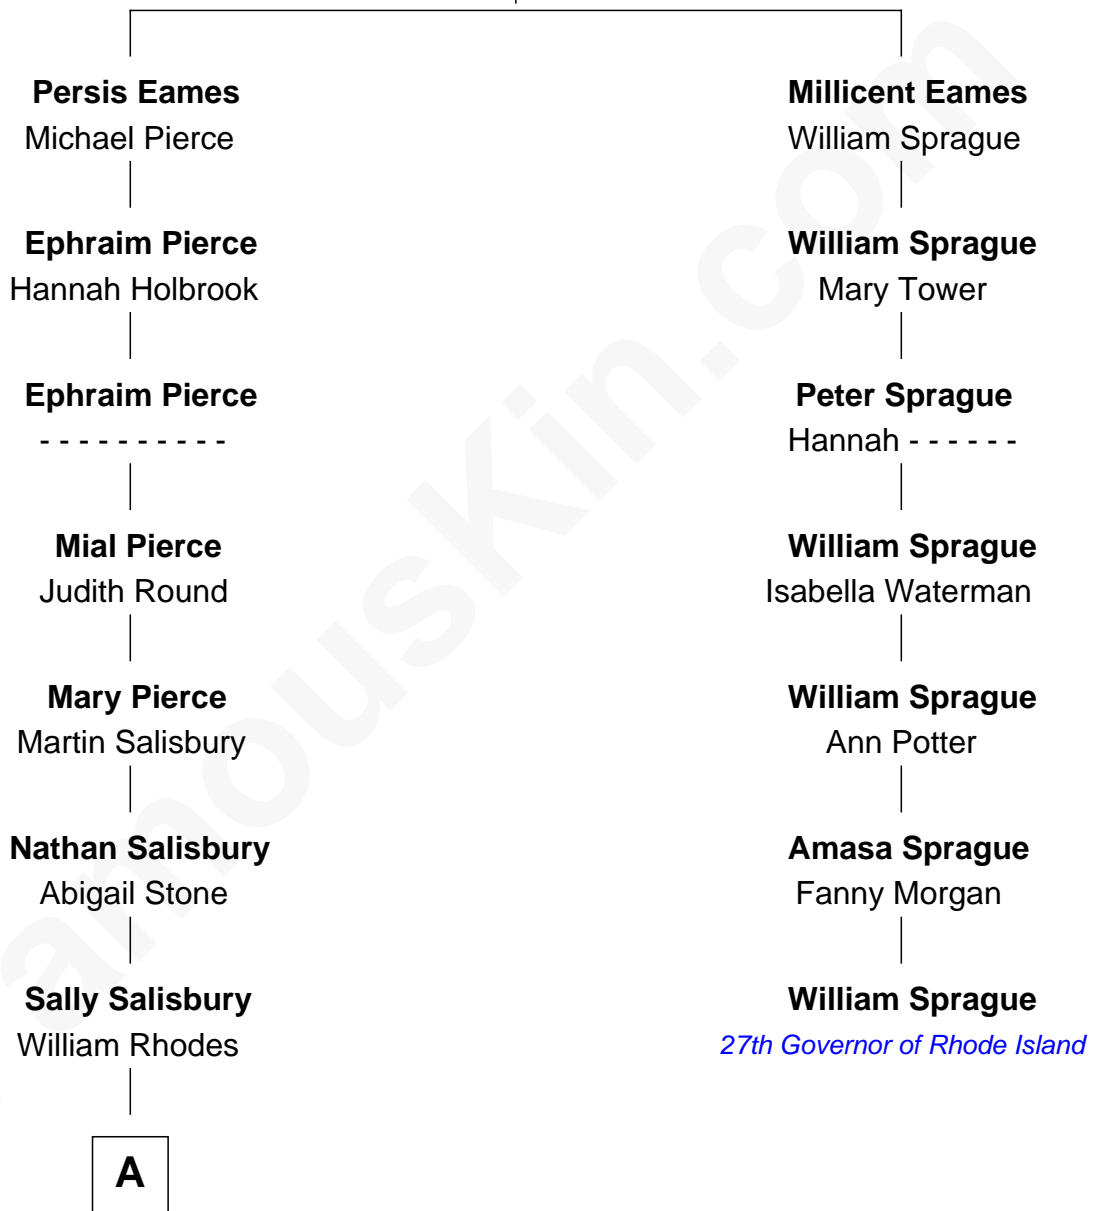

FamousKin.com Relationship Chart of

Sarah Palin

9th Governor of Alaska

6th cousin 6 times removed of

William Sprague

27th Governor of Rhode Island

Anthony Eames

Margery - - - - -

A

Charles W. Rhodes

Jane Goodrich

Alma Miranda Rhodes

James W. Heath

Charles R. Heath

Alice Adeline Oriel

Charles Francis Heath

Nellie Marie Brandt

Charles Richard Heath

Sarah Sheeran

Sarah Palin

9th Governor of Alaska