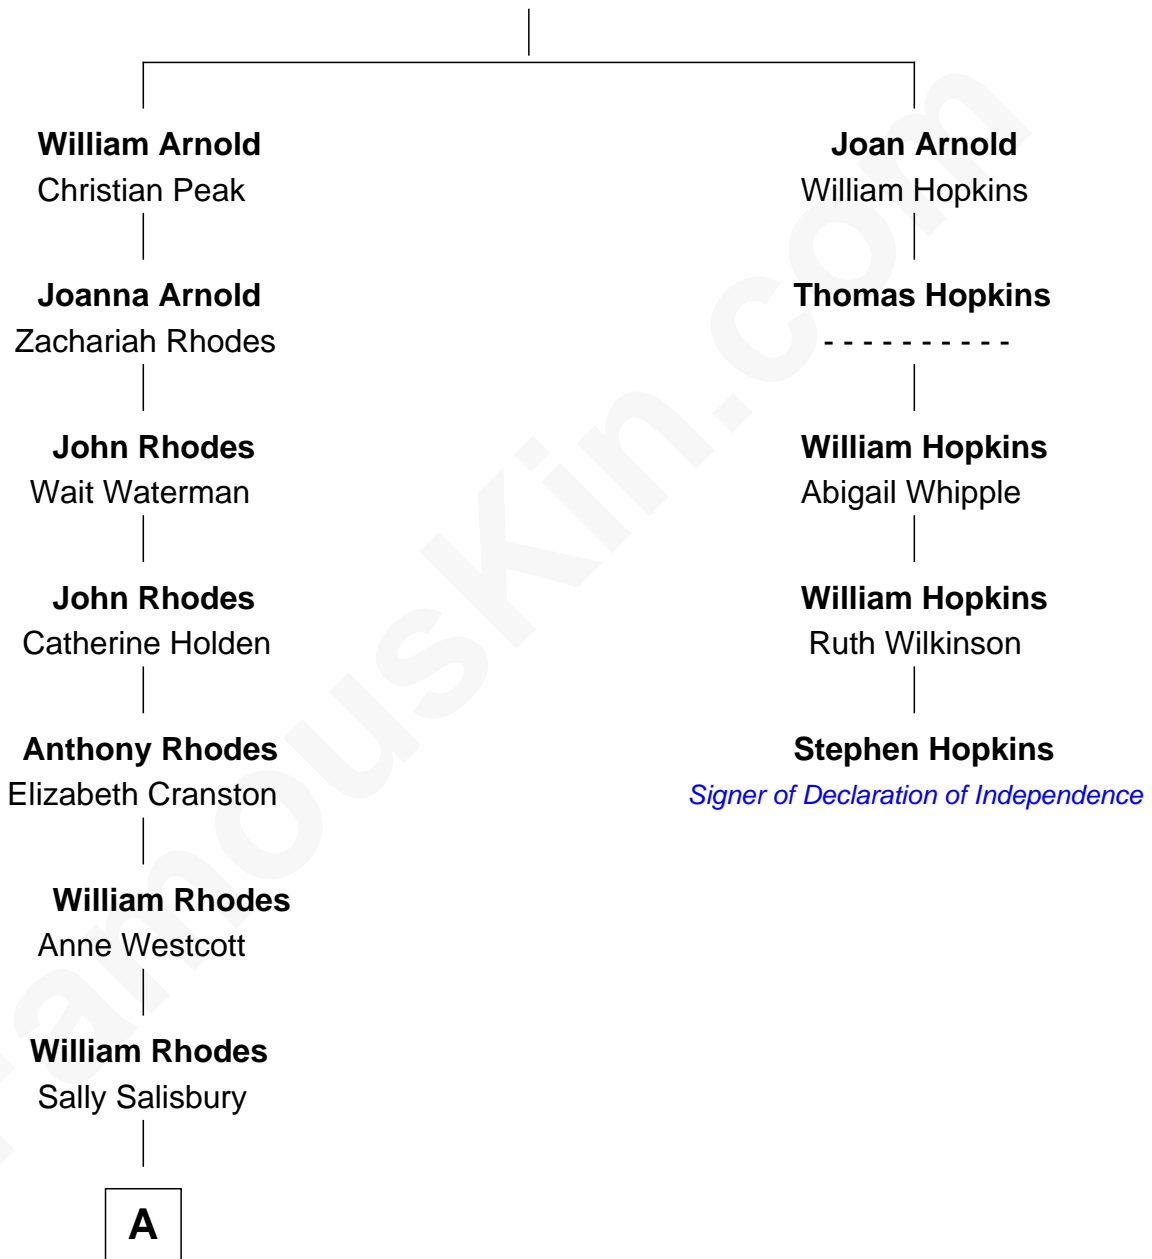

FamousKin.com Relationship Chart of

Sarah Palin

9th Governor of Alaska

4th cousin 8 times removed of

Stephen Hopkins

Signer of the Declaration of Independence

Nicholas Arnold

Alice Gully

A

—
Charles W. Rhodes

Jane Goodrich

—
Alma Miranda Rhodes

James W. Heath

—
Charles R. Heath

Alice Adeline Oriel

—
Charles Francis Heath

Nellie Marie Brandt

—
Charles Richard Heath

Sarah Sheeran

—
Sarah Palin

9th Governor of Alaska

FamousKin.com