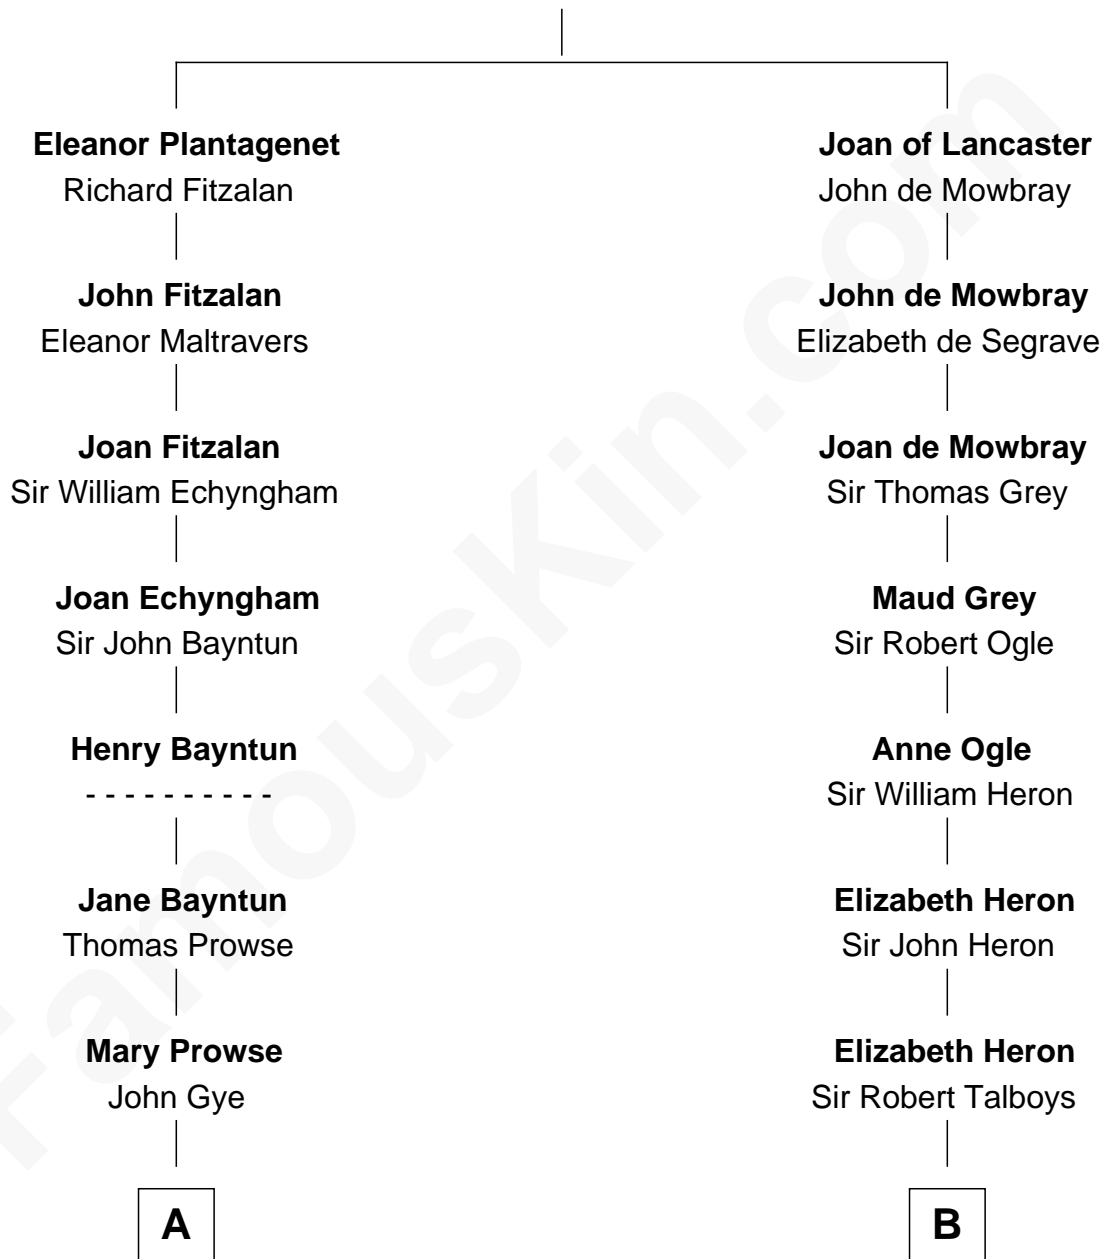

FamousKin.com Relationship Chart of

Sarah Palin

9th Governor of Alaska

19th cousin 1 time removed of

Katharine Hepburn

Movie Actress

Henry Plantagenet

Maud de Chaworth

C

Nellie Marie Brandt
Charles Francis Heath

Charles Richard Heath
Sarah Sheeran

Sarah Palin
9th Governor of Alaska

D

Martha Ann Spalding
Leman Benton Garlinghouse

Caroline Garlinghouse
Alfred Augustus Houghton