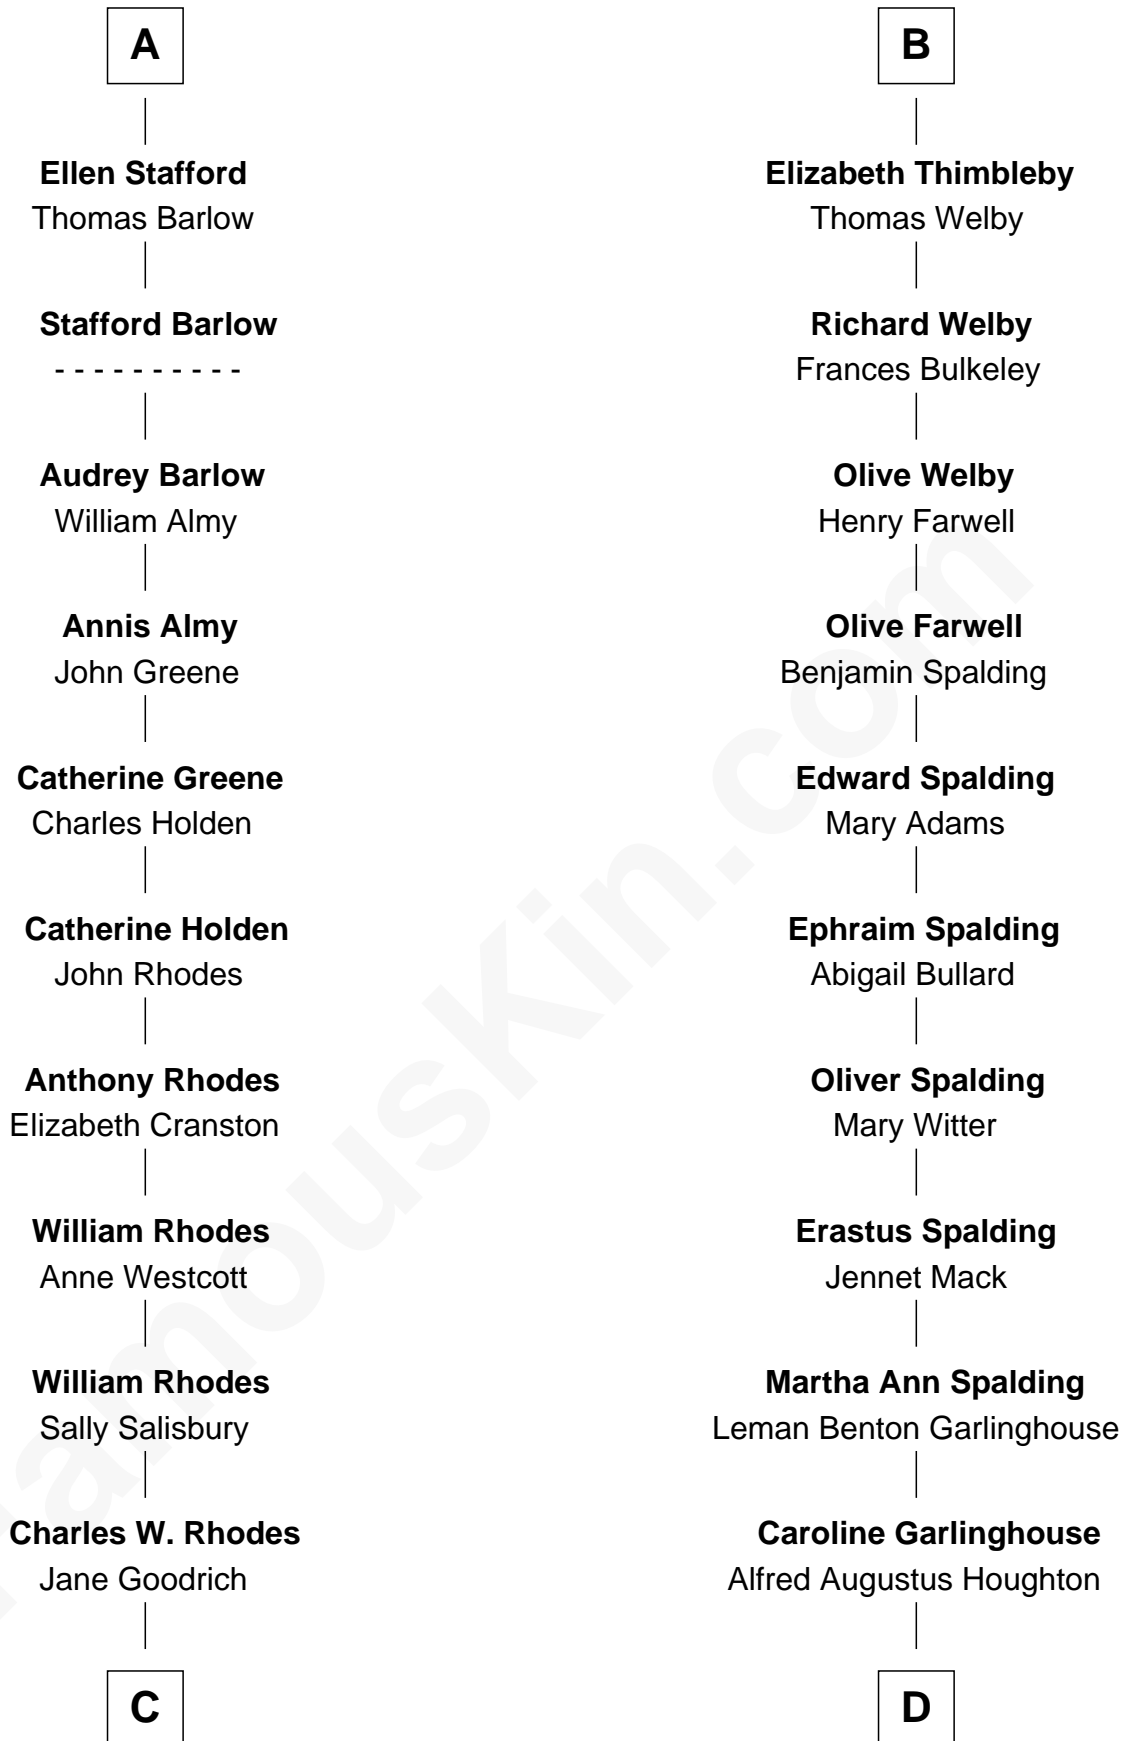

# FamousKin.com Relationship Chart of

**Sarah Palin**

*9th Governor of Alaska*

18th cousin 3 times removed of

**Katharine Hepburn**

*Movie Actress*

**C**

**Alma Miranda Rhodes**

James W. Heath

**Charles R. Heath**

Alice Adeline Oriel

**Charles Francis Heath**

Nellie Marie Brandt

**Charles Richard Heath**

Sarah Sheeran

**Sarah Palin**

*9th Governor of Alaska*

**D**

**Katharine Martha Houghton**

Thomas Norval Hepburn

**Katharine Hepburn**

*Movie Actress*

FamousKin.com