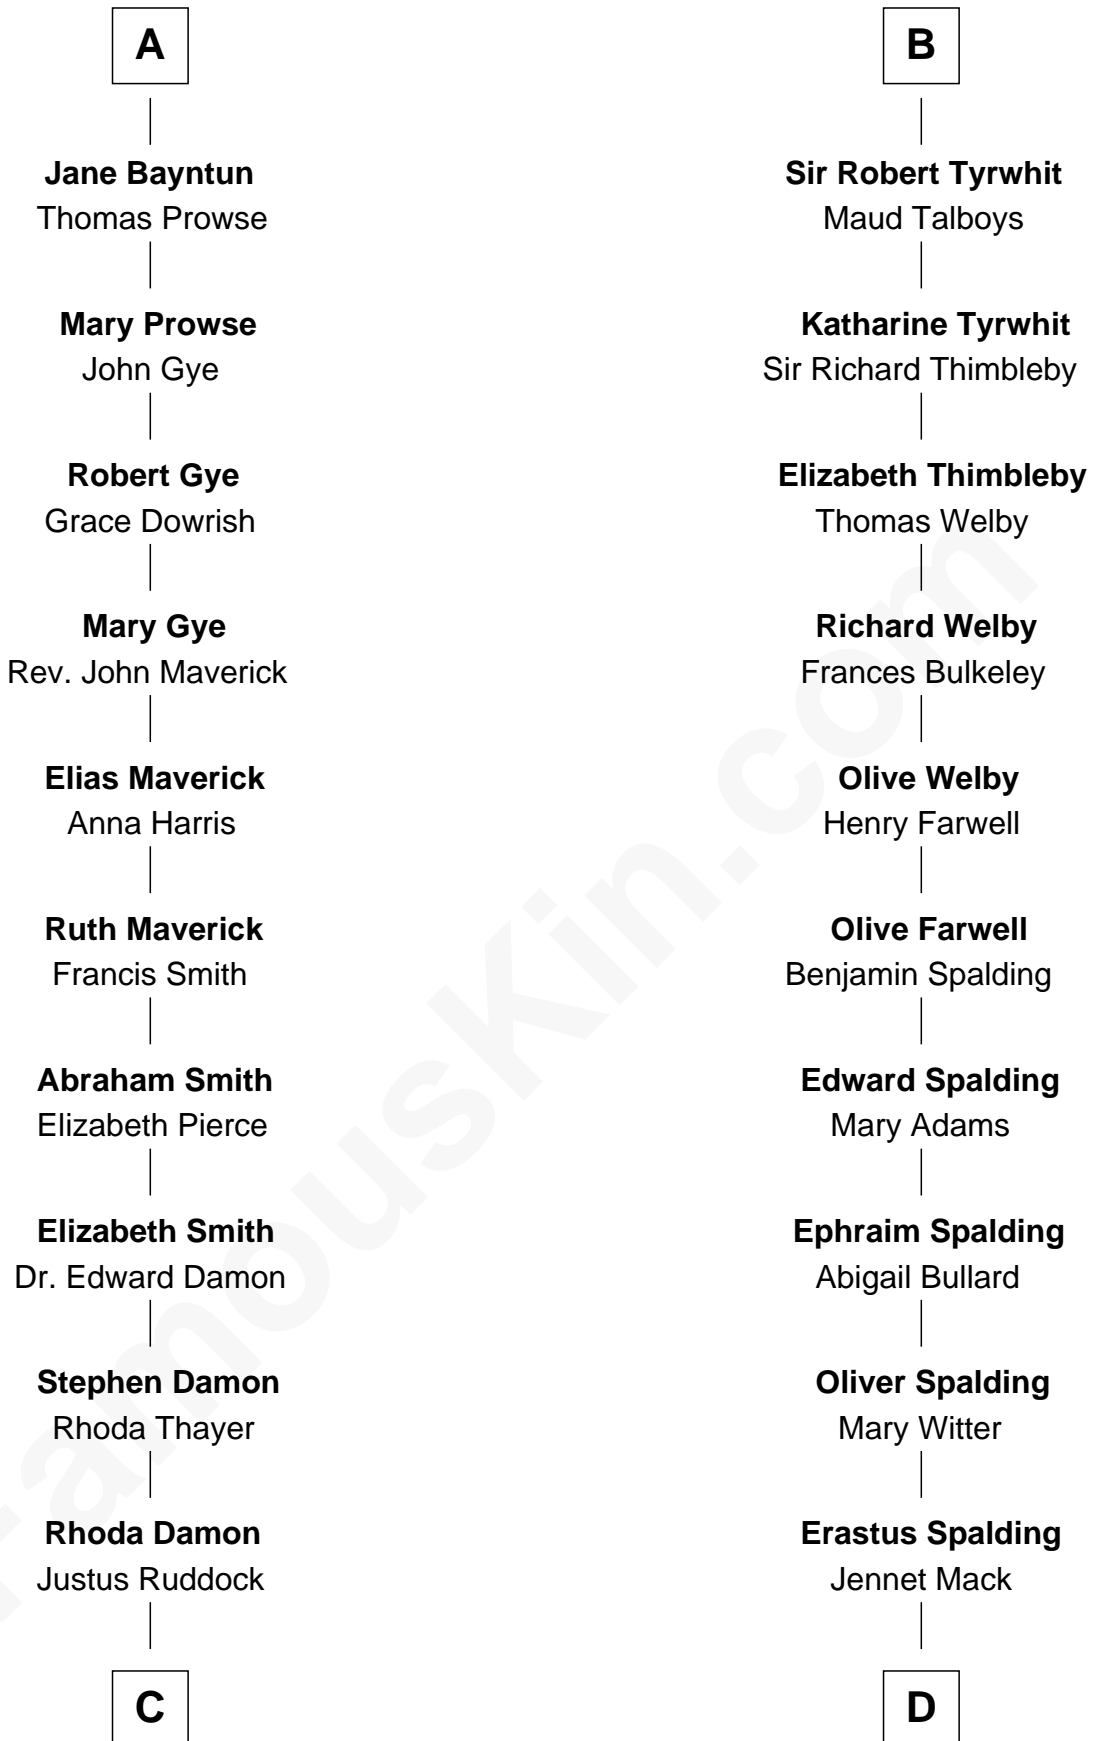

# FamousKin.com Relationship Chart of

**Sarah Palin**

*9th Governor of Alaska*

20th cousin 1 time removed of

**Katharine Hepburn**

*Movie Actress*

**Eudo la Zouche**  
Milicent de Cantilupe

**Eve la Zouche**  
Sir Maurice de Berkeley

**Milicent de Berkeley**  
John Maltravers

**Sir John Maltravers**  
Gwenthin - - - - -

**Eleanor Maltravers**  
John Fitzalan

**Joan Fitzalan**  
Sir William Echyngham

**Joan Echyngham**  
Sir John Bayntun

**Henry Bayntun**  
- - - - -

**A**

**Sir William la Zouche**  
Maud Lovel

**Milicent la Zouche**  
Sir William Deincourt

**Margaret Deincourt**  
Sir Robert de Tibetot

**Elizabeth de Tibetot**  
Sir Philip le Despencer

**Margery Despencer**  
Sir Roger Wentworth

**Agnes Wentworth**  
Sir Robert Constable

**Anne Constable**  
William Tyrwhit

**B**

**C**

**Thomas S. Ruddock**

Maria Nancy Newell

**May Belle Ruddock**