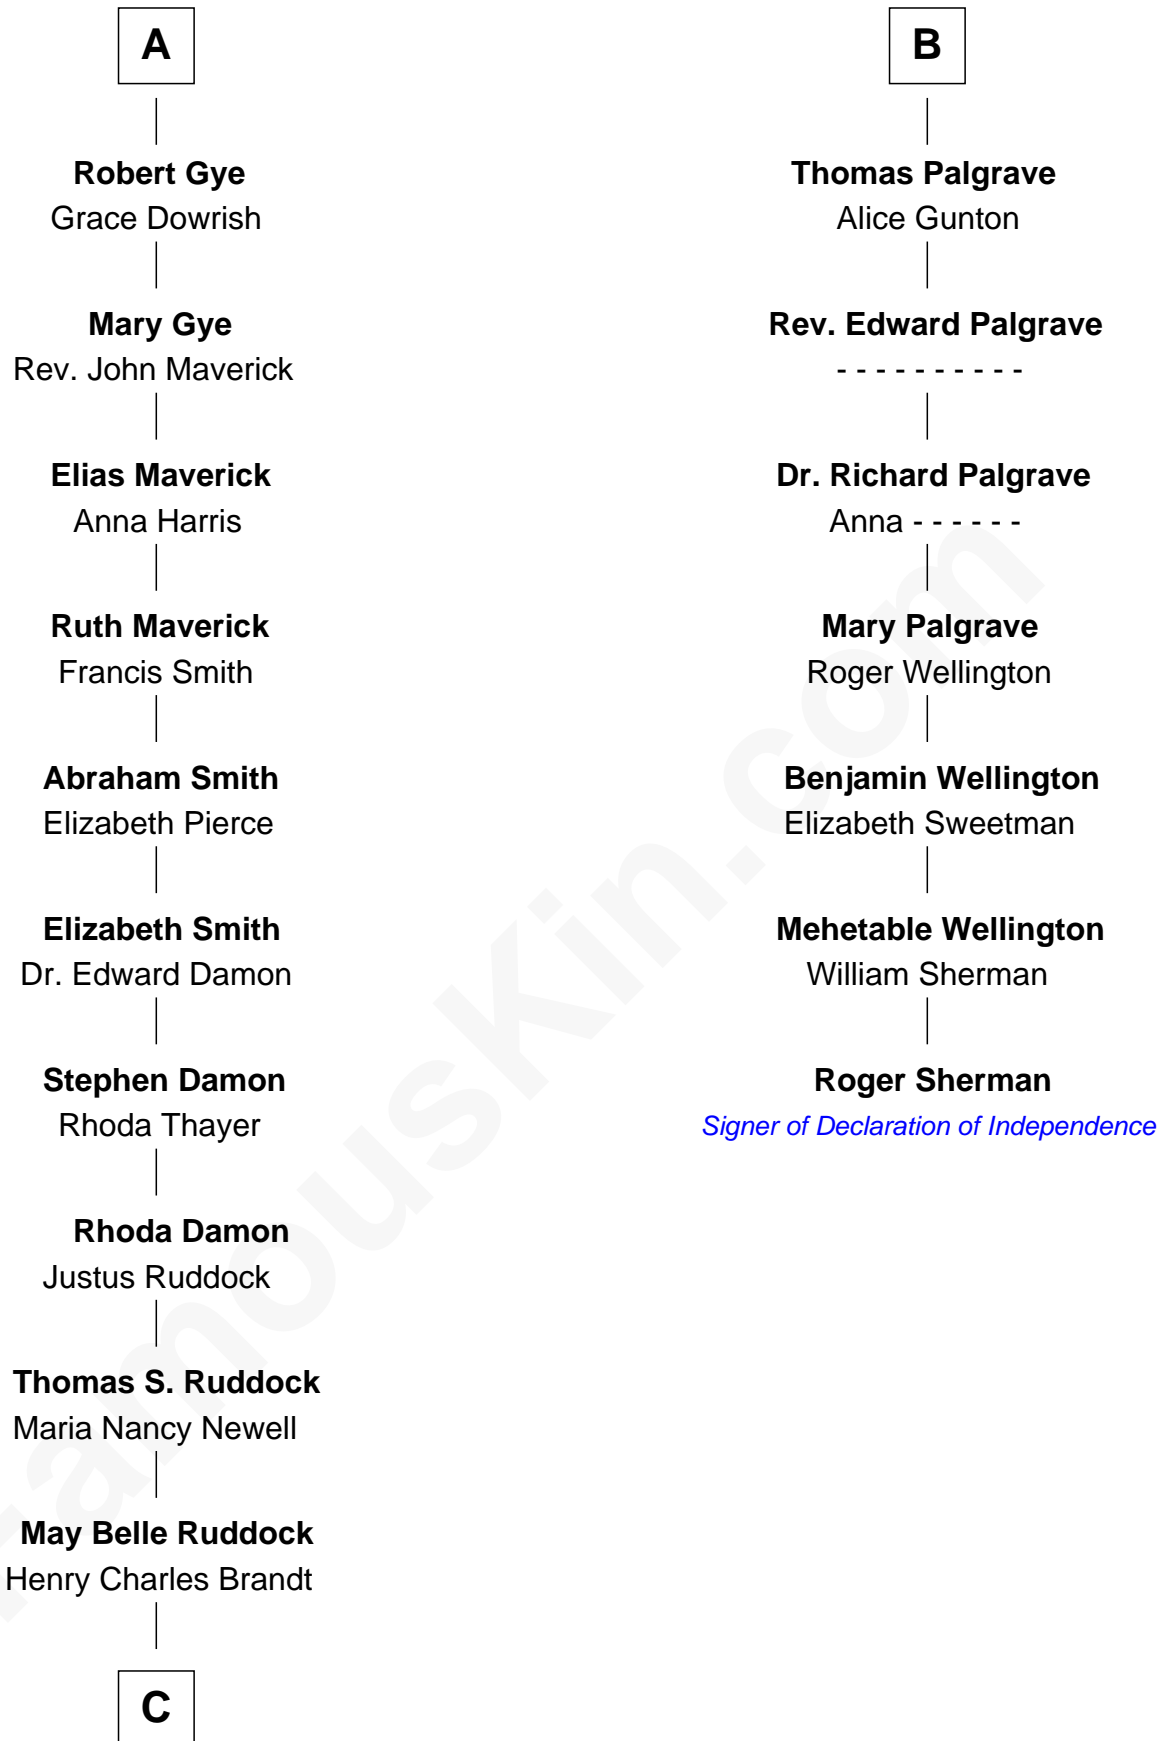

## Relationship Chart of

### Sarah Palin

9th Governor of Alaska

13th cousin 6 times removed of

### Roger Sherman

Signer of the Declaration of Independence

**Henry Plantagenet**  
Maud de Chaworth

**C**

**Nellie Marie Brandt**  
Charles Francis Heath

**Charles Richard Heath**  
Sarah Sheeran

**Sarah Palin**  
*9th Governor of Alaska*