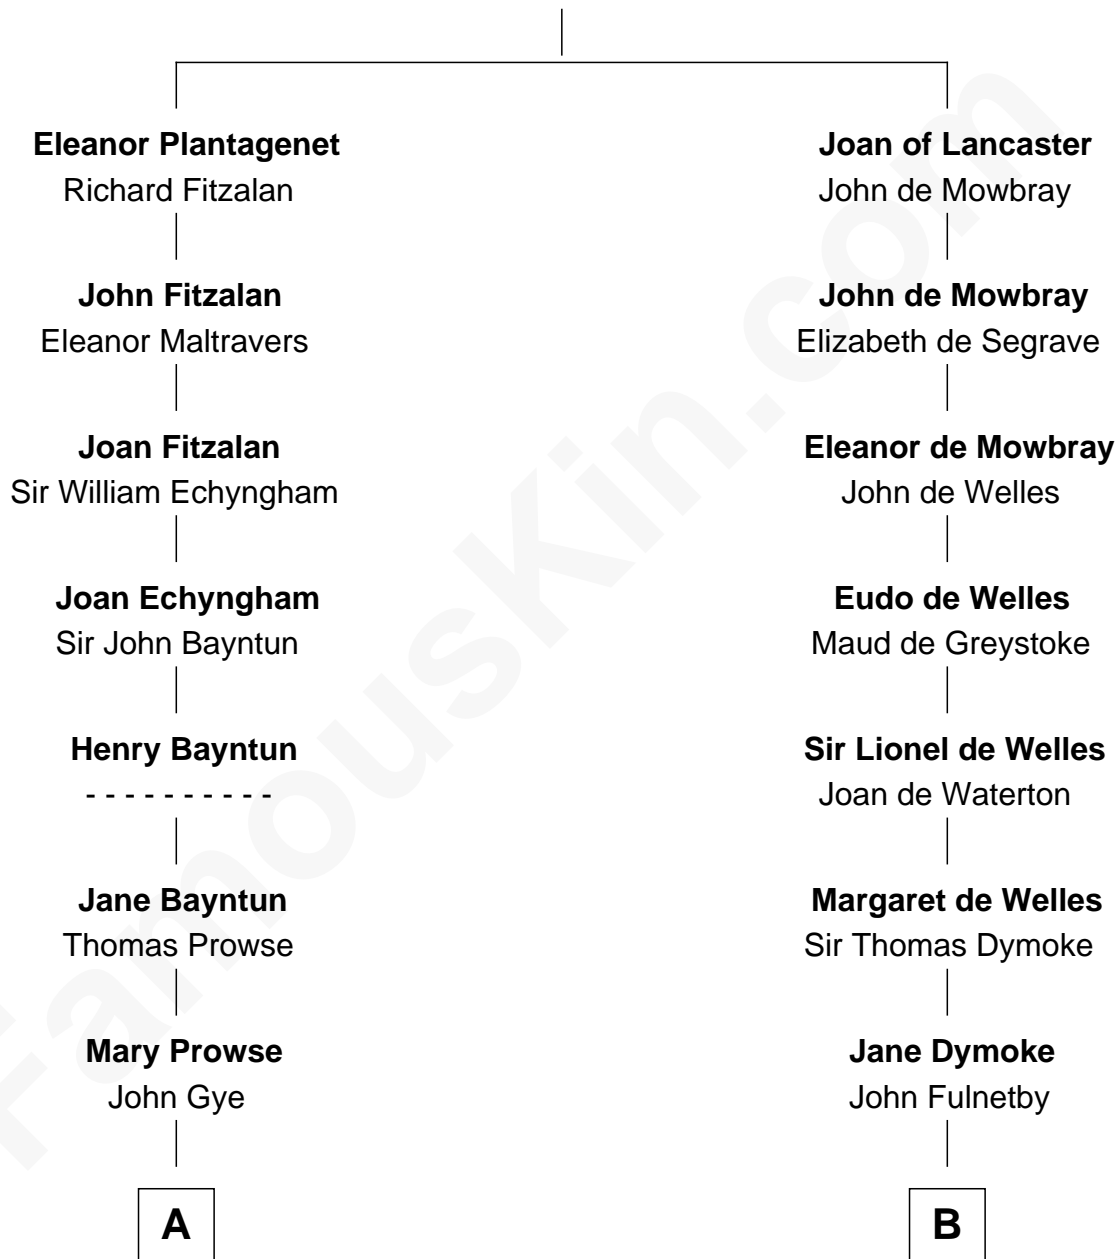

FamousKin.com Relationship Chart of

Sarah Palin

9th Governor of Alaska

19th cousin 1 time removed of

Frank G. Allen

51st Governor of Massachusetts

Henry Plantagenet

Maud de Chaworth

C

Nellie Marie Brandt
Charles Francis Heath

Charles Richard Heath
Sarah Sheeran

Sarah Palin
9th Governor of Alaska

D

John Gilman
Hannah Warner Edmonds Barrett

John Henry Gilman
Mary Louisa Heath

Abbie Louise Gilman
Frank Mitchell Allen

Frank G. Allen
51st Governor of Massachusetts

FamousKin.com