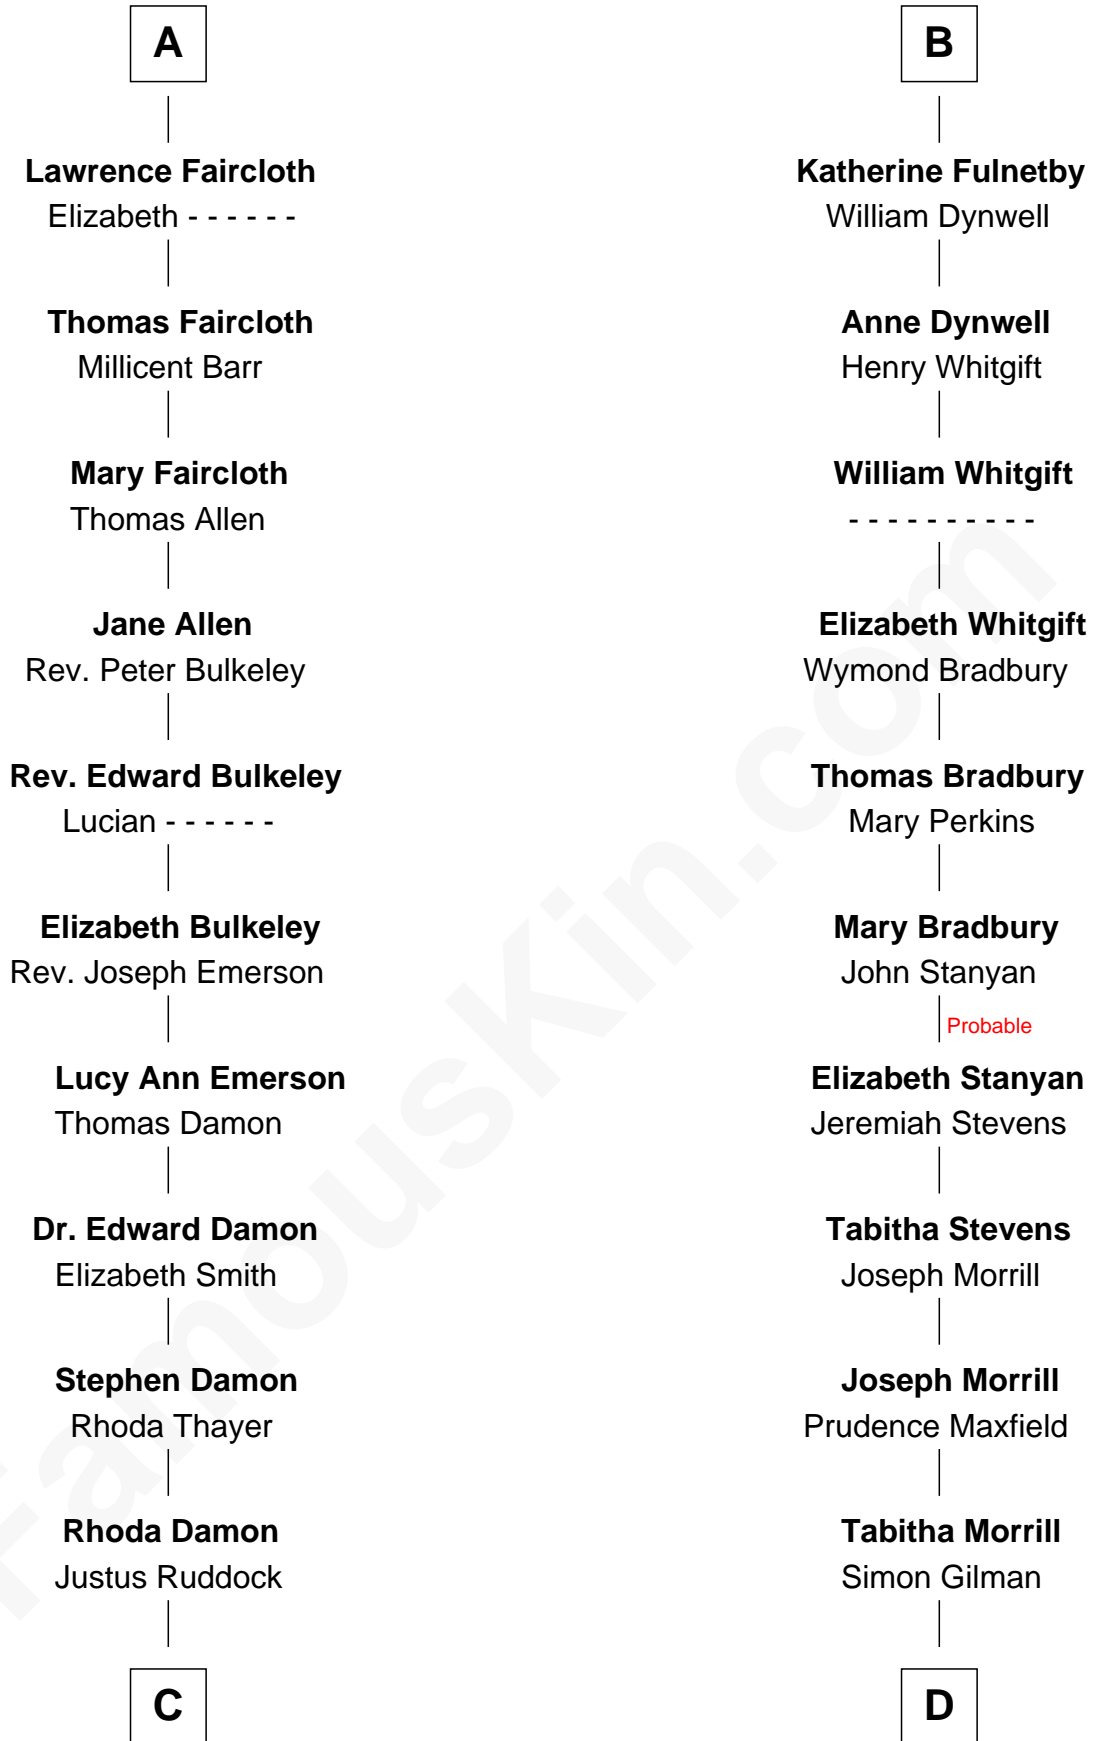

FamousKin.com Relationship Chart of

Sarah Palin

9th Governor of Alaska

20th cousin 1 time removed of

Frank G. Allen

51st Governor of Massachusetts

Sir William de Ros

Eustache Fitz Ralph

Sarah Sheeran

Sarah Palin

9th Governor of Alaska

D

John Gilman

Hannah Warner Edmonds Barrett

John Henry Gilman

Mary Louisa Heath