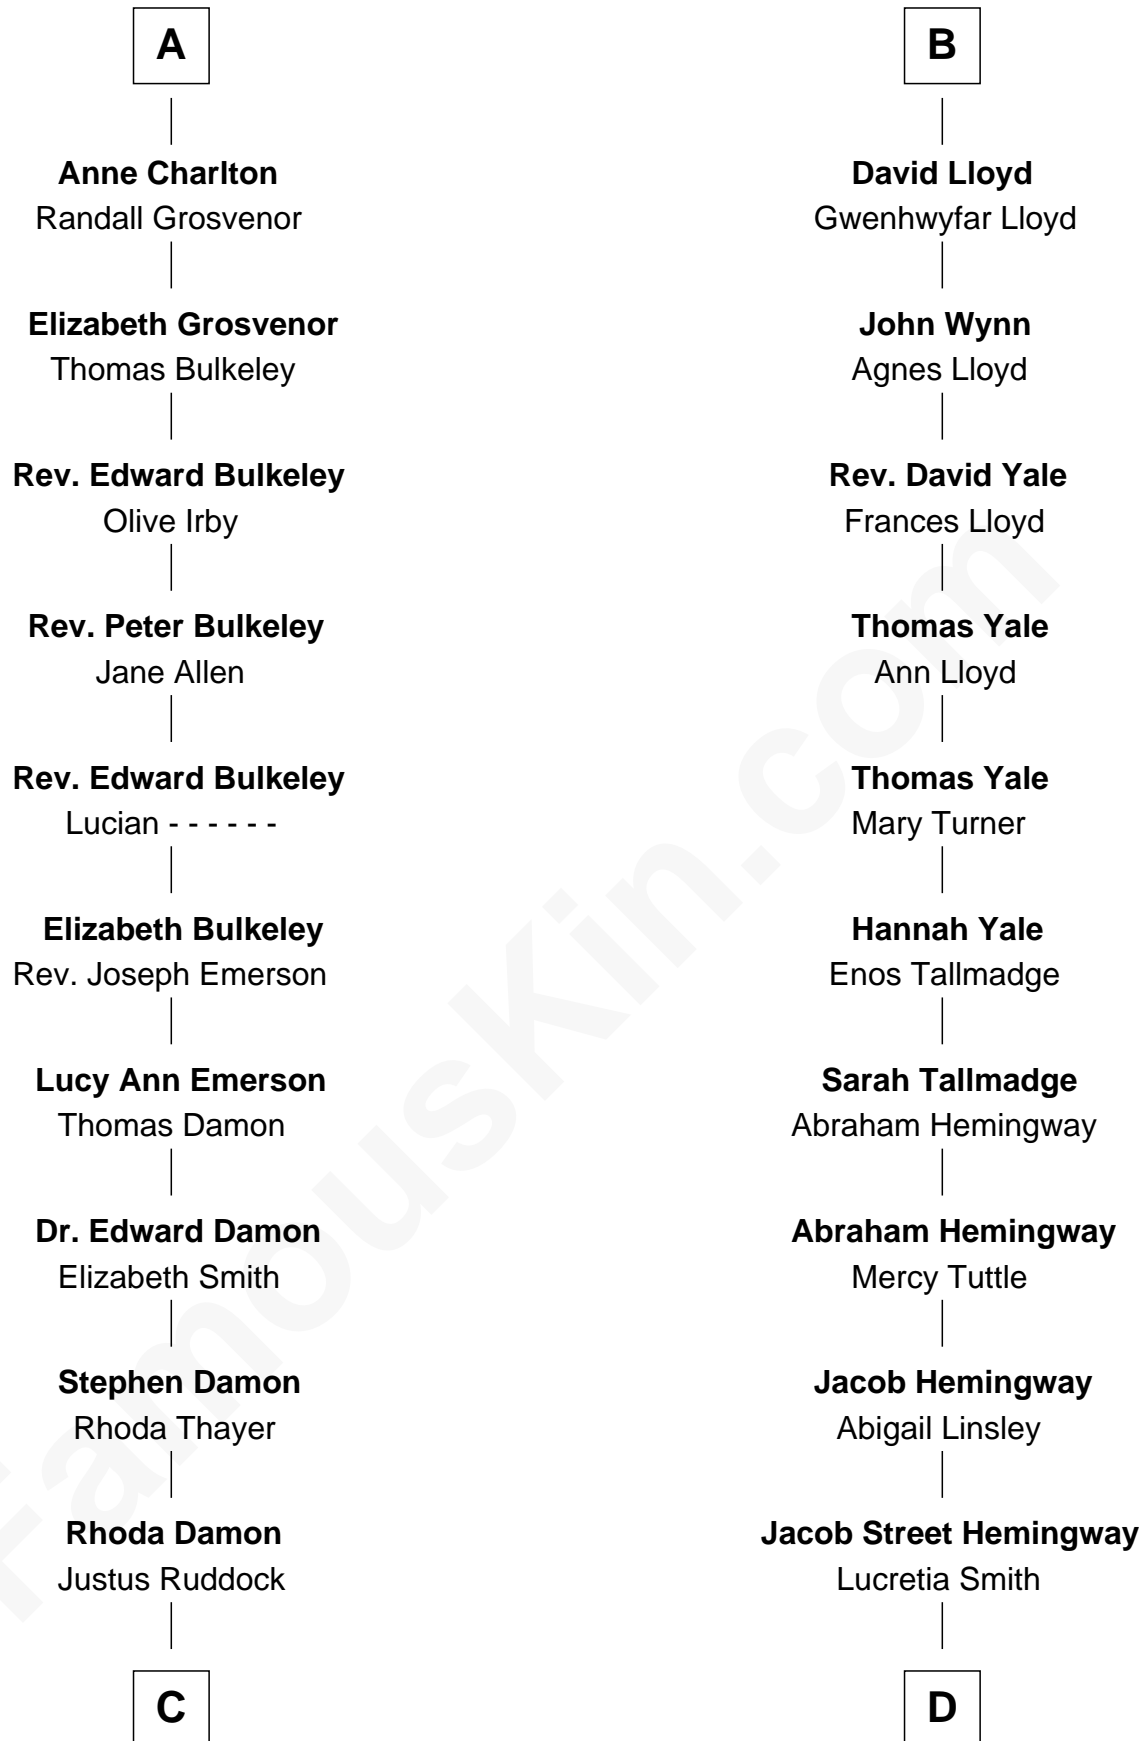

FamousKin.com Relationship Chart of

Sarah Palin

9th Governor of Alaska

20th cousin 1 time removed of

Ernest Hemingway

Author of The Sun Also Rises

Sir Roger de Somery

Nichole d'Aubenev

C

Thomas S. Ruddock

Maria Nancy Newell

May Belle Ruddock

Henry Charles Brandt

Nellie Marie Brandt

Charles Francis Heath

Charles Richard Heath

Sarah Sheeran

Sarah Palin

9th Governor of Alaska

D

Allen Hemingway

Harriet Louisa Tyler

Anson Tyler Hemingway

Adelaide Edmonds