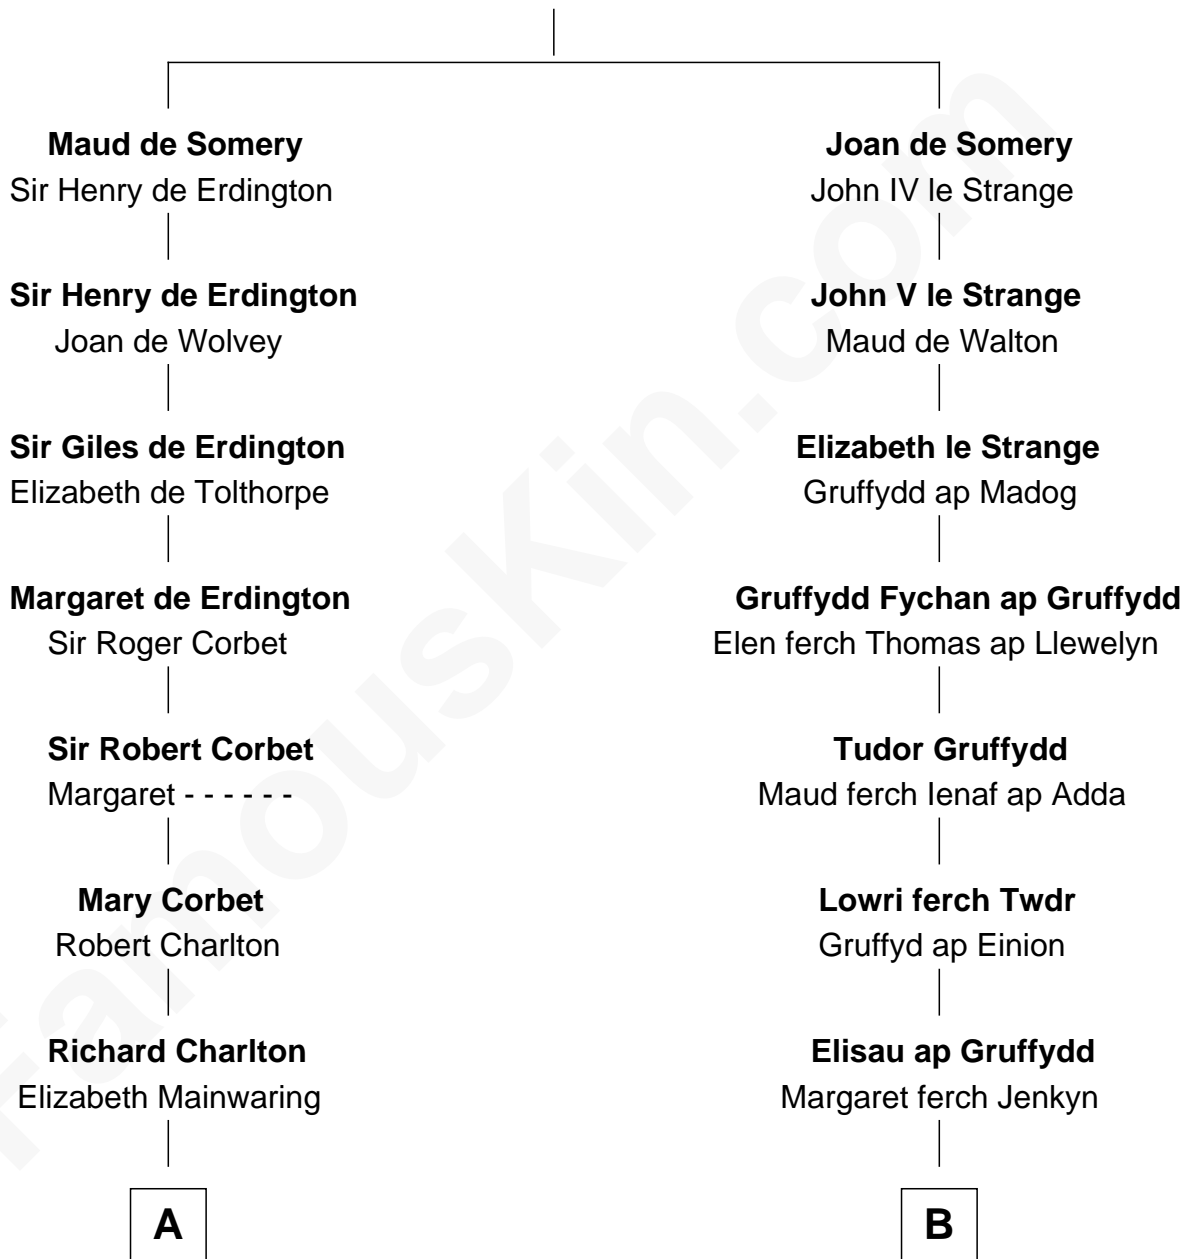

FamousKin.com Relationship Chart of

Sarah Palin

9th Governor of Alaska

20th cousin 1 time removed of

Ernest Hemingway

Author of The Sun Also Rises

Sir Roger de Somery

Nichole d'Aubenev

Sarah Sheeran

Sarah Palin

9th Governor of Alaska

D

Allen Hemingway

Harriet Louisa Tyler

Anson Tyler Hemingway

Adelaide Edmonds