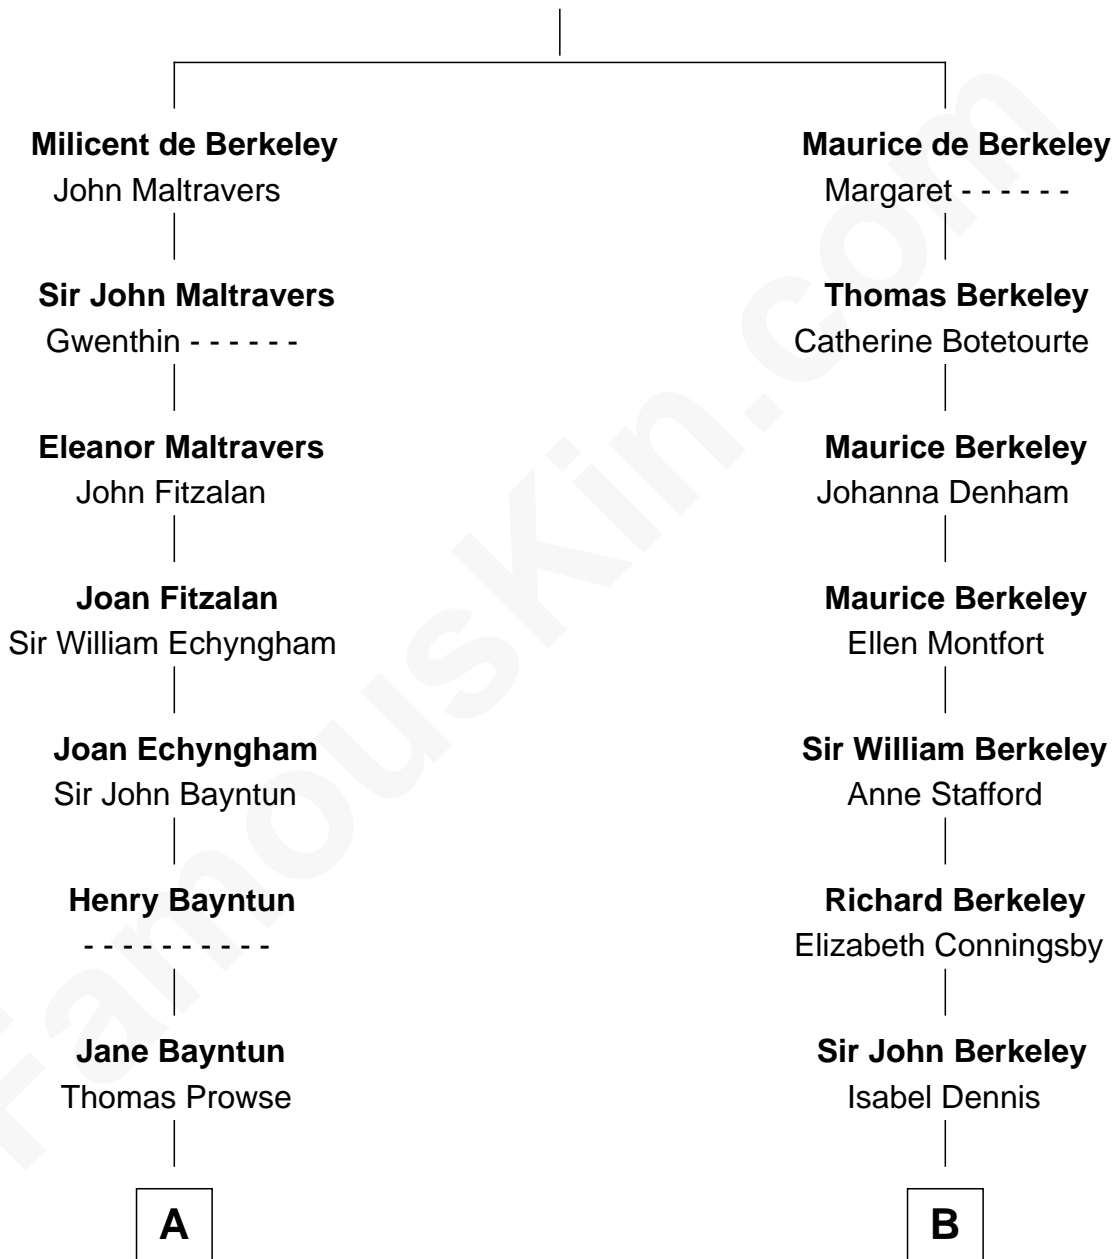

FamousKin.com

Relationship Chart of Sarah Palin

9th Governor of Alaska

18th cousin 2 times removed of

General Douglas MacArthur
U.S. Army - World War II

Sir Maurice de Berkeley
Eve la Zouche

C

May Belle Ruddock
Henry Charles Brandt

Nellie Marie Brandt
Charles Francis Heath

Charles Richard Heath
Sarah Sheeran

Sarah Palin
9th Governor of Alaska

D

Gen. Arthur MacArthur
Mary Pinckney Hardy

General Douglas MacArthur
U.S. Army - World War II