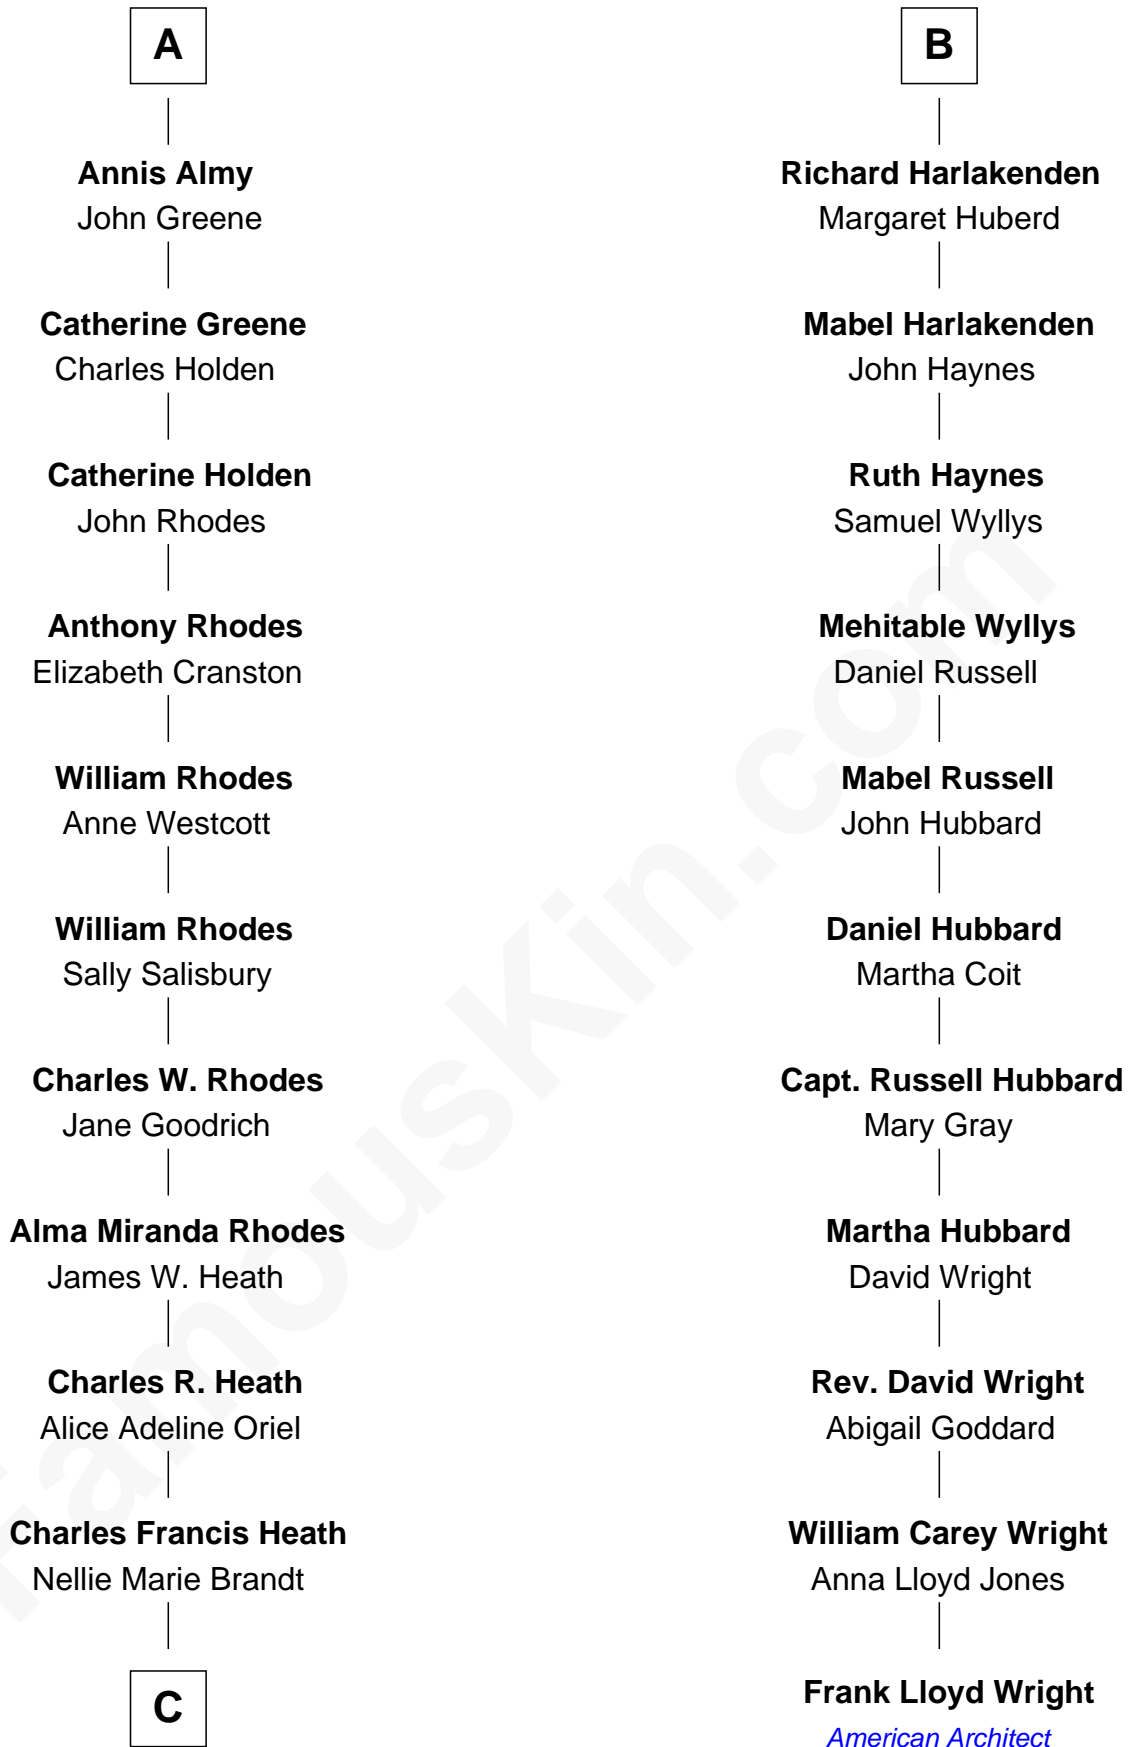

FamousKin.com Relationship Chart of

Sarah Palin

9th Governor of Alaska

17th cousin 1 time removed of

Frank Lloyd Wright

American Architect

Katherine Pabenham

with husband
Sir Thomas Aylesbury

with husband
Sir William Cheney

Eleanor Aylesbury
Sir Humphrey Stafford

Sir Laurence Cheney
Elizabeth Cokayne

Humphrey Stafford
Katherine Fray

Elizabeth Cheney
Sir Frederick Tilney

Sir Humphrey Stafford
Margaret Fogge

Elizabeth Tilney
Sir Humphrey Bourchier

Sir Humphrey Stafford
Margaret Tame

Anne Bourchier
Thomas Fiennes

Ellen Stafford
Thomas Barlow

Catherine Fiennes
Richard Loudenoys

Stafford Barlow

Mary Loudenoys
Thomas Harlakenden

Audrey Barlow
William Almy

Roger Harlakenden

A

B

C

—
Charles Richard Heath

Sarah Sheeran

—
Sarah Palin