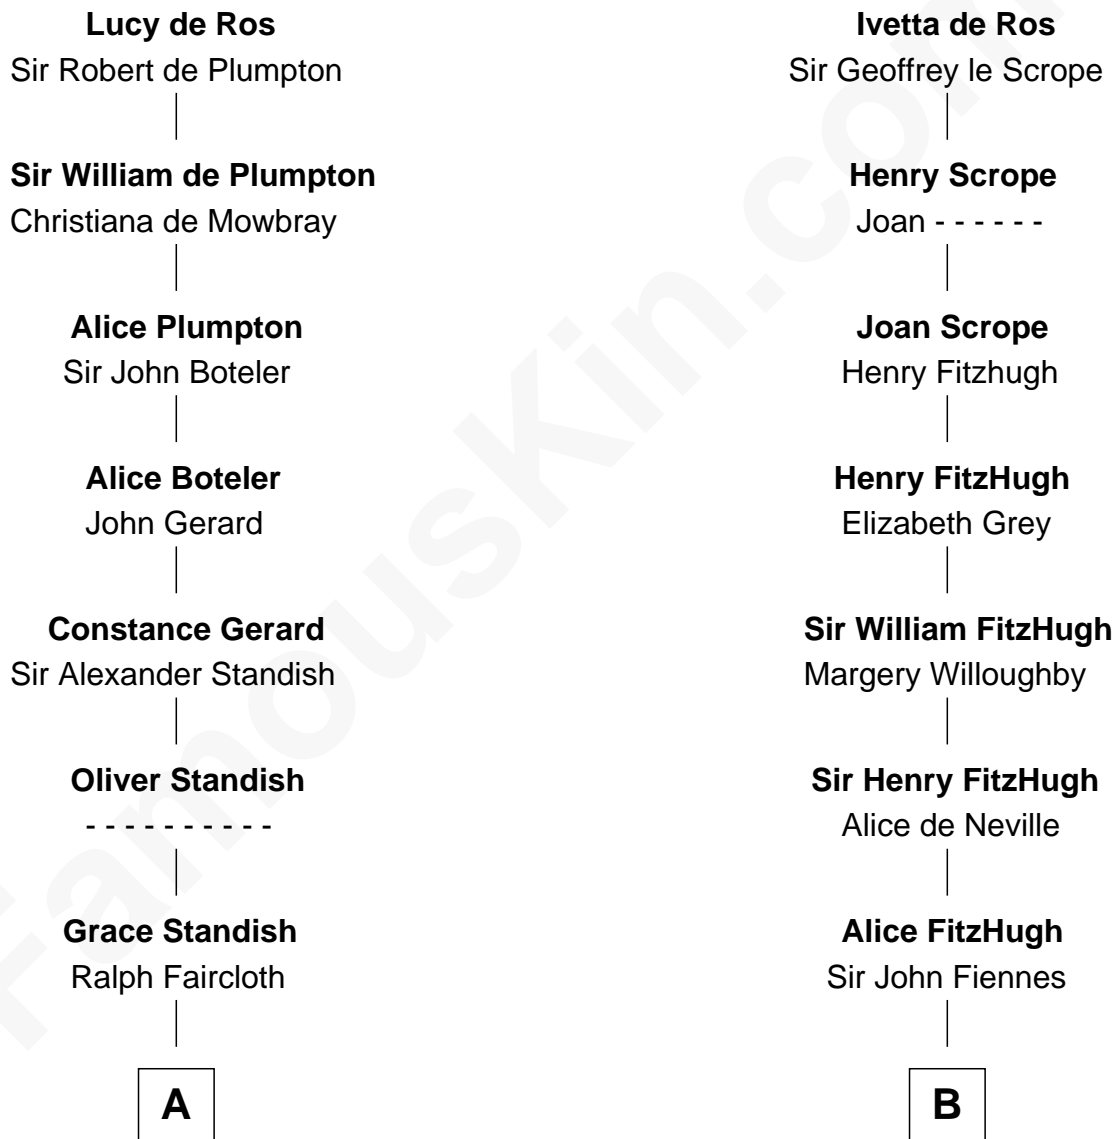

FamousKin.com Relationship Chart of

Sarah Palin

9th Governor of Alaska

21st cousin of

Frank Lloyd Wright

American Architect

Sir William de Ros

Eustache Fitz Ralph

Sarah Sheeran

Sarah Palin

9th Governor of Alaska

D

Capt. Russell Hubbard

Mary Gray

Martha Hubbard

David Wright