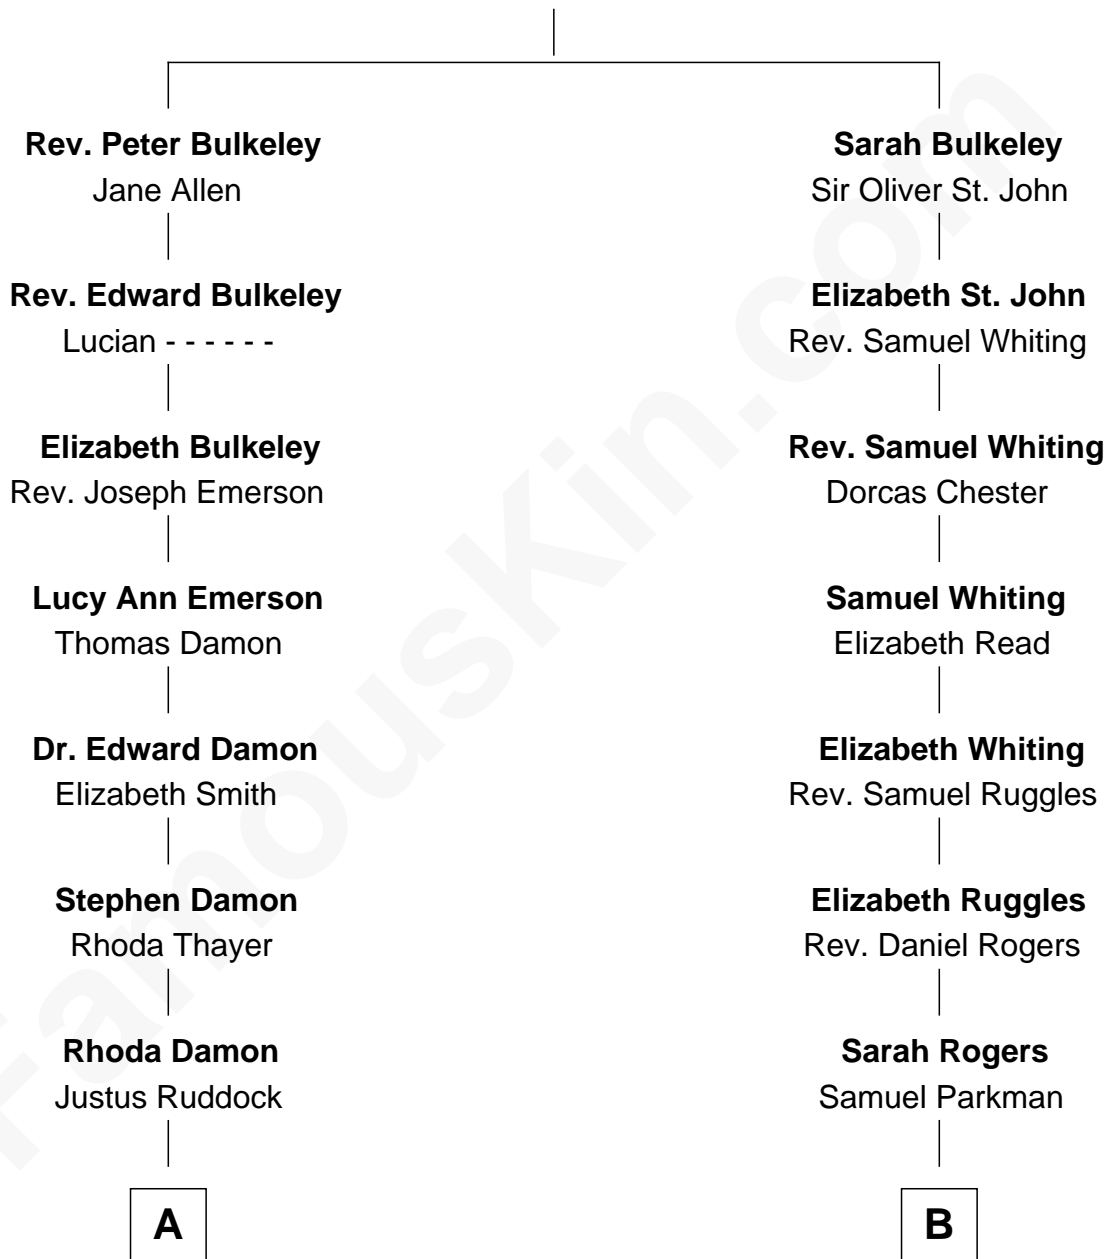

# FamousKin.com Relationship Chart of

**Sarah Palin**

*9th Governor of Alaska*

11th cousin 2 times removed of

**Kyra Sedgwick**

*TV and Movie Actress*

**Rev. Edward Bulkeley**

Olive Irby

**A**

**Thomas S. Ruddock**  
Maria Nancy Newell

**May Belle Ruddock**  
Henry Charles Brandt

**Nellie Marie Brandt**  
Charles Francis Heath

**Charles Richard Heath**  
Sarah Sheeran

**Sarah Palin**  
*9th Governor of Alaska*

**B**

**Elizabeth Willard Parkman**  
Robert Gould Shaw

**Francis George Shaw**  
Sarah Blake Sturgis

**Susanna Shaw**  
Robert Bowne Minturn

**Sarah May Minturn**  
Henry Dwight Sedgwick

**Robert Minturn Sedgwick**  
Helen Peabody