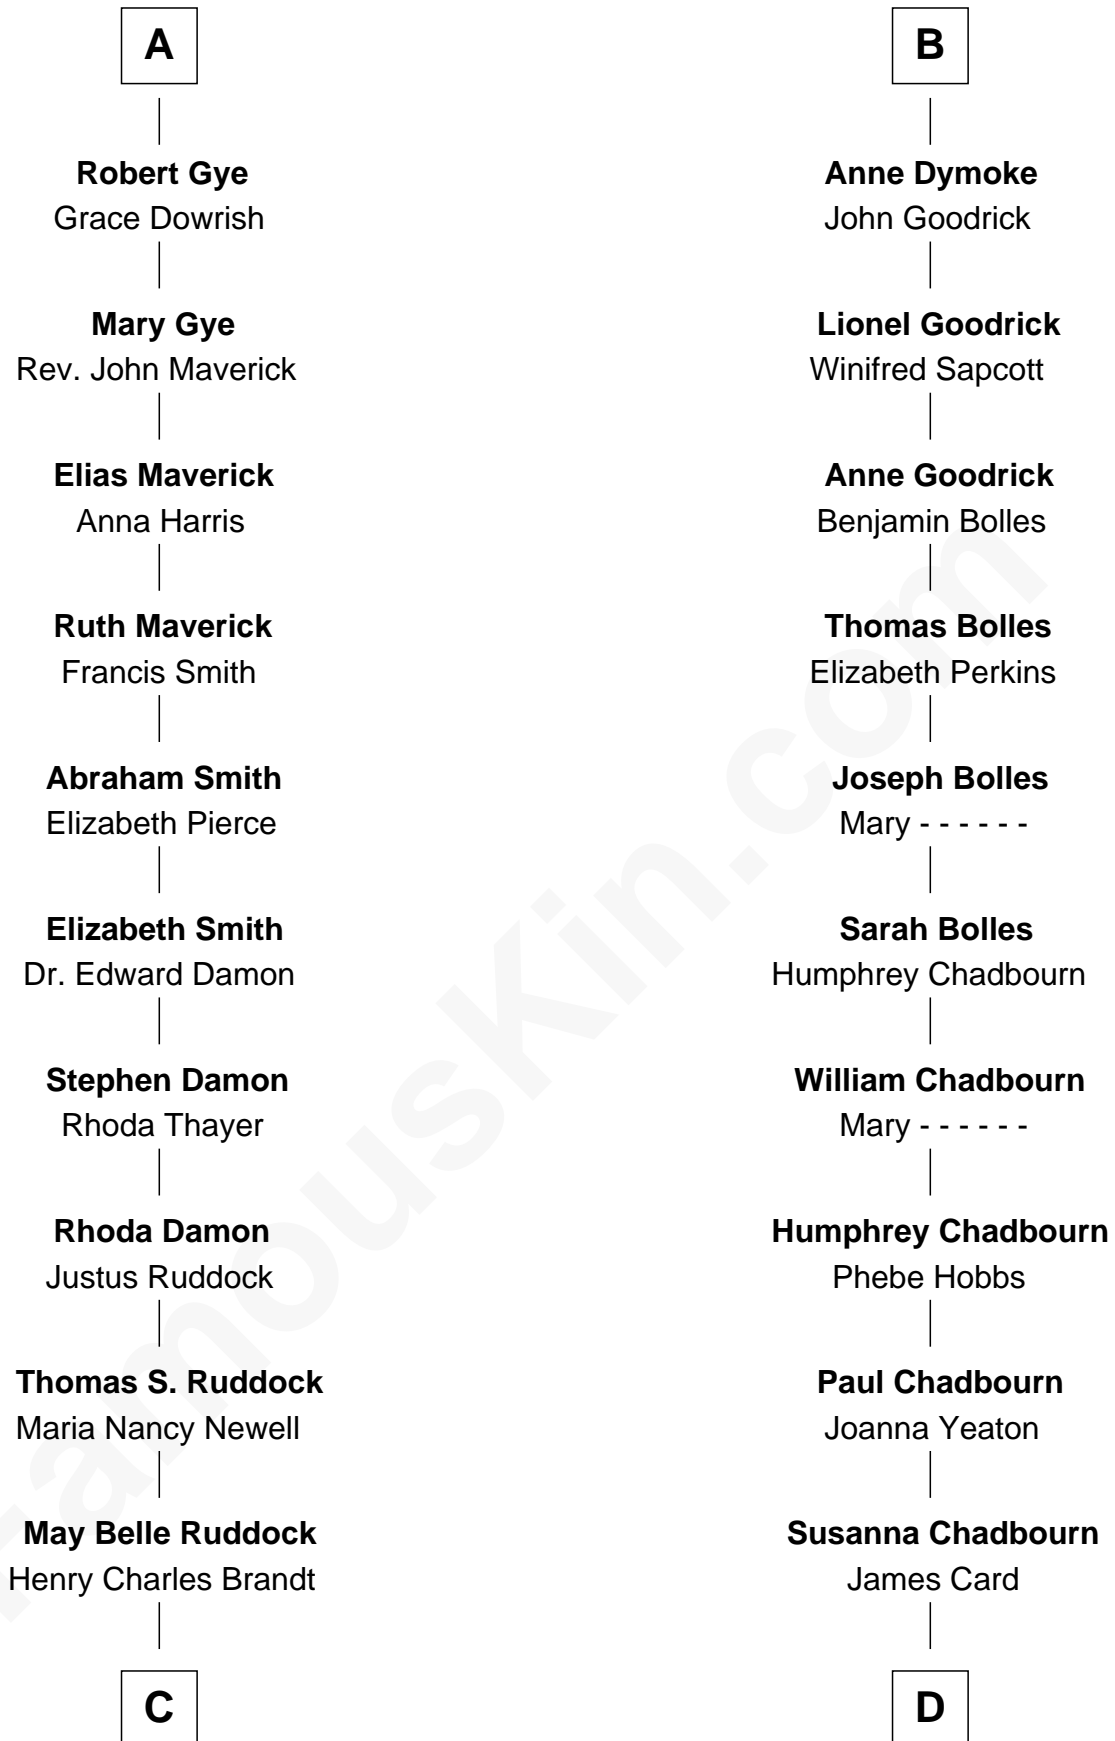

# FamousKin.com Relationship Chart of

**Sarah Palin**

*9th Governor of Alaska*

19th cousin 2 times removed of

**Andrew Card**

*21st White House Chief of Staff*

**Henry Plantagenet**

Maud de Chaworth

**C**

**Nellie Marie Brandt**  
Charles Francis Heath

**Charles Richard Heath**  
Sarah Sheeran

**Sarah Palin**  
*9th Governor of Alaska*

**D**

**John Chadbourne Card**  
Dorcas Maria Usher

**John Henry Card**  
Ella Ida Hill

**John Henry Card**  
Elizabeth French Platts

**Andrew Hill Card**  
Joyce Ann Whitaker

**Andrew Card**  
*21st White House Chief of Staff*

FamousKin.com