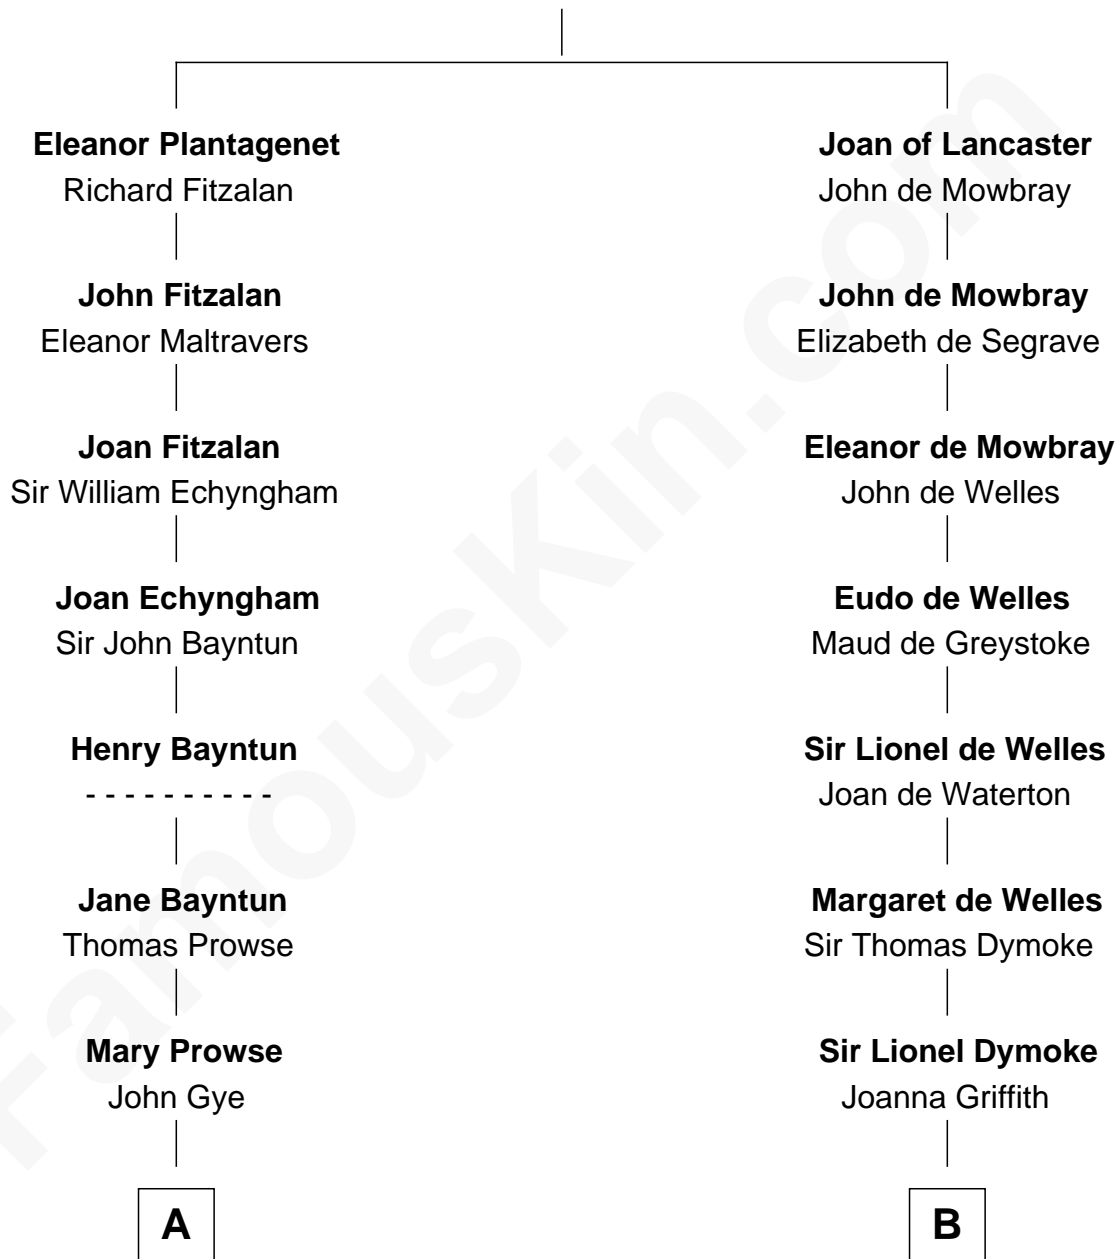

# FamousKin.com Relationship Chart of

**Sarah Palin**

*9th Governor of Alaska*

19th cousin 2 times removed of

**Andrew Card**

*21st White House Chief of Staff*

**Henry Plantagenet**

Maud de Chaworth

**C**

**Nellie Marie Brandt**  
Charles Francis Heath

**Charles Richard Heath**  
Sarah Sheeran

**Sarah Palin**  
*9th Governor of Alaska*

**D**

**John Chadbourne Card**  
Dorcas Maria Usher

**John Henry Card**  
Ella Ida Hill

**John Henry Card**  
Elizabeth French Platts

**Andrew Hill Card**  
Joyce Ann Whitaker

**Andrew Card**  
*21st White House Chief of Staff*

FamousKin.com