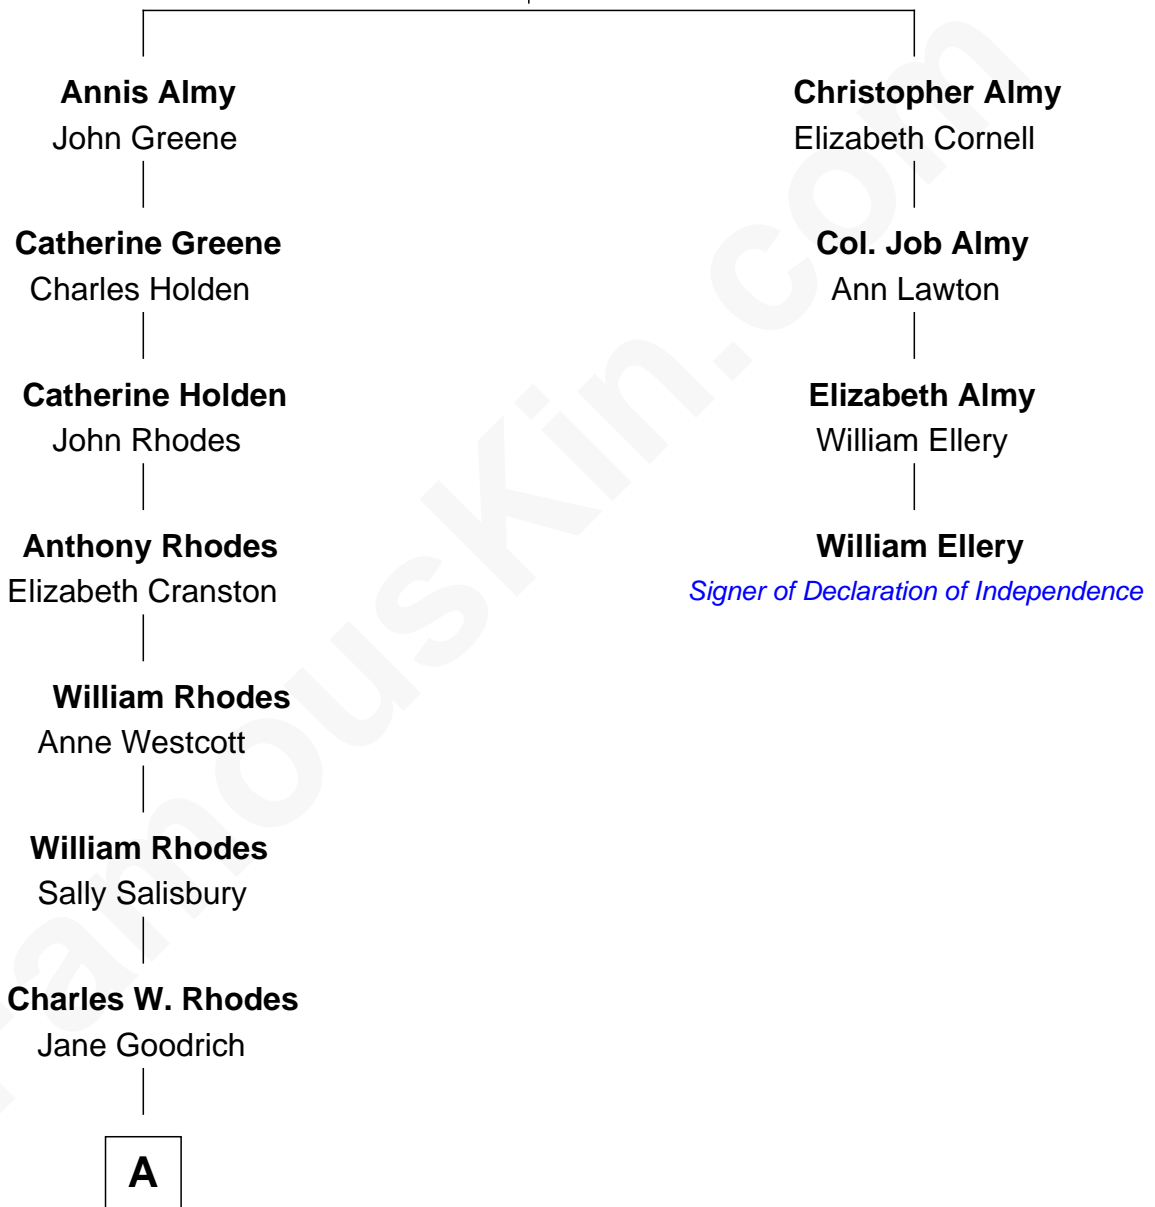

FamousKin.com Relationship Chart of

Sarah Palin

9th Governor of Alaska

3rd cousin 8 times removed of

William Ellery

Signer of the Declaration of Independence

William Almy
Audrey Barlow

A

Alma Miranda Rhodes

James W. Heath

Charles R. Heath

Alice Adeline Oriel

Charles Francis Heath

Nellie Marie Brandt

Charles Richard Heath

Sarah Sheeran

Sarah Palin

9th Governor of Alaska

FamousKin.com