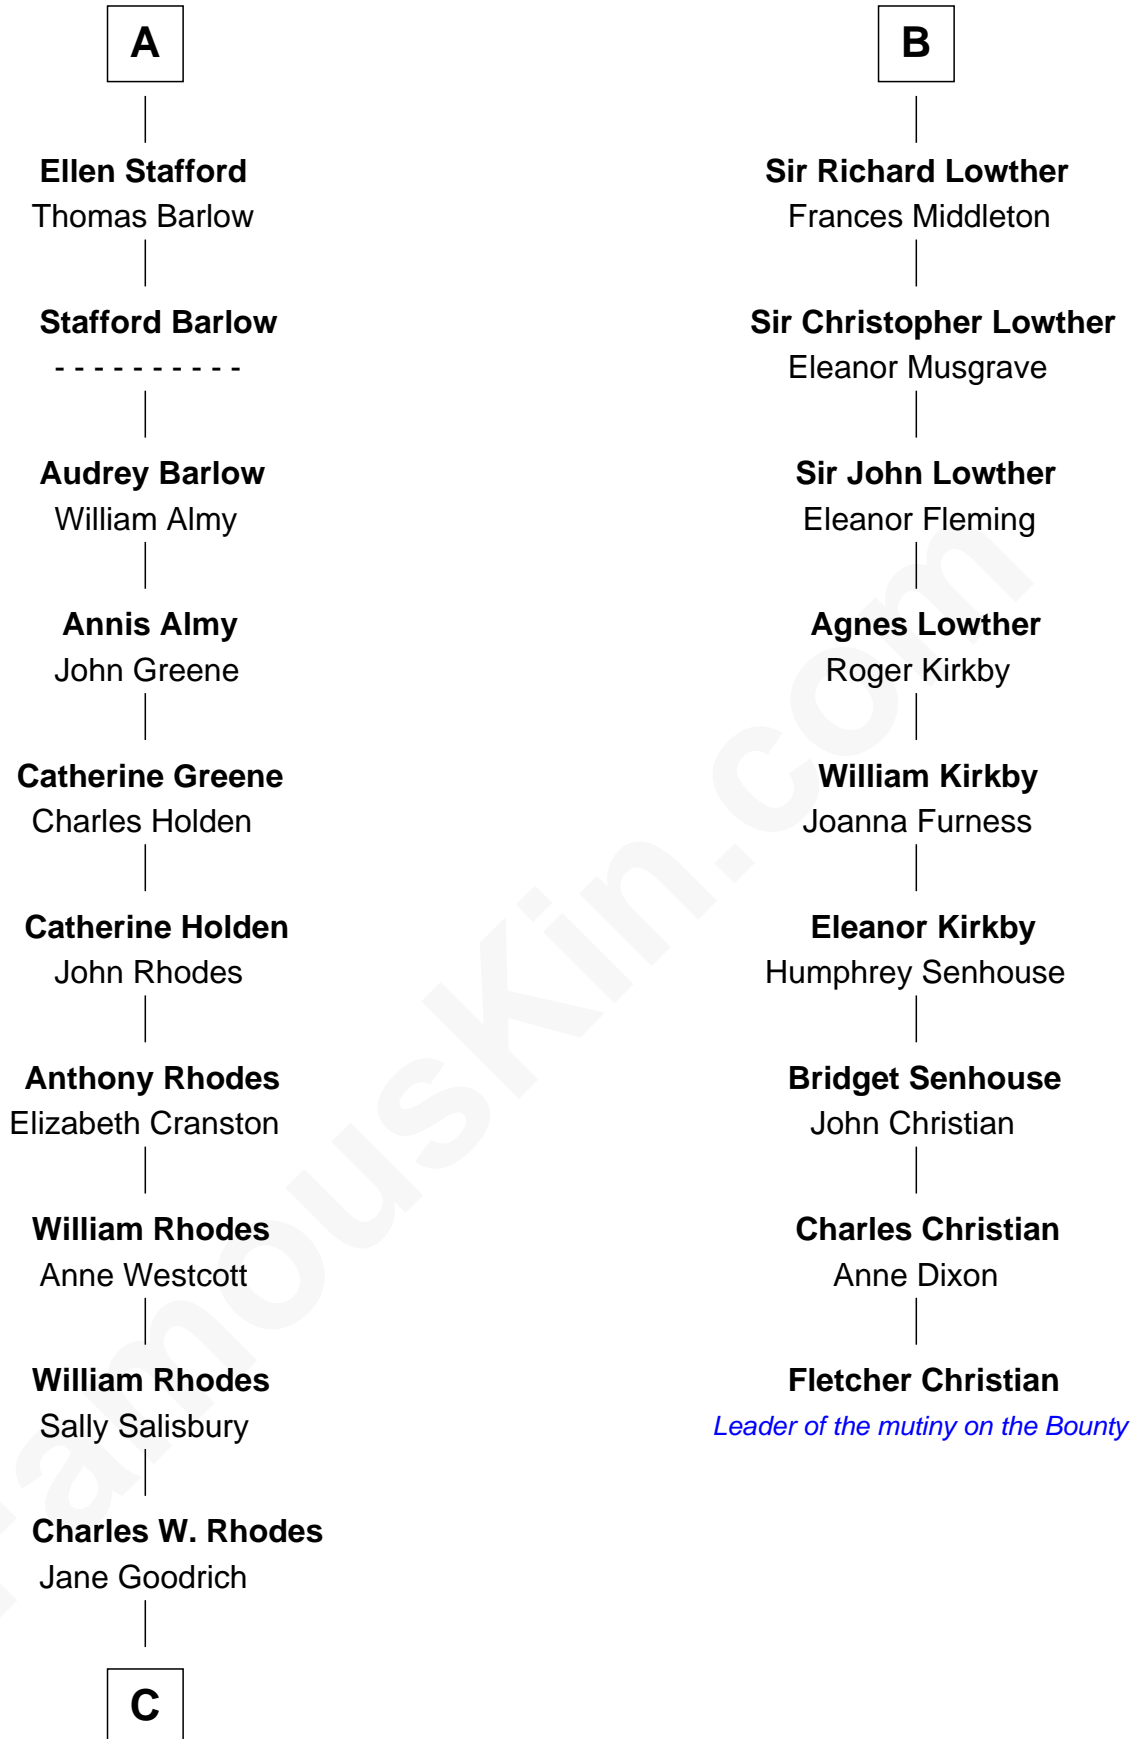

FamousKin.com Relationship Chart of

Sarah Palin

9th Governor of Alaska

15th cousin 6 times removed of

Fletcher Christian

Leader of the mutiny on the Bounty

C

—
Alma Miranda Rhodes

James W. Heath

—
Charles R. Heath

Alice Adeline Oriel

—
Charles Francis Heath

Nellie Marie Brandt

—
Charles Richard Heath

Sarah Sheeran

—
Sarah Palin

9th Governor of Alaska

FamousKin.com