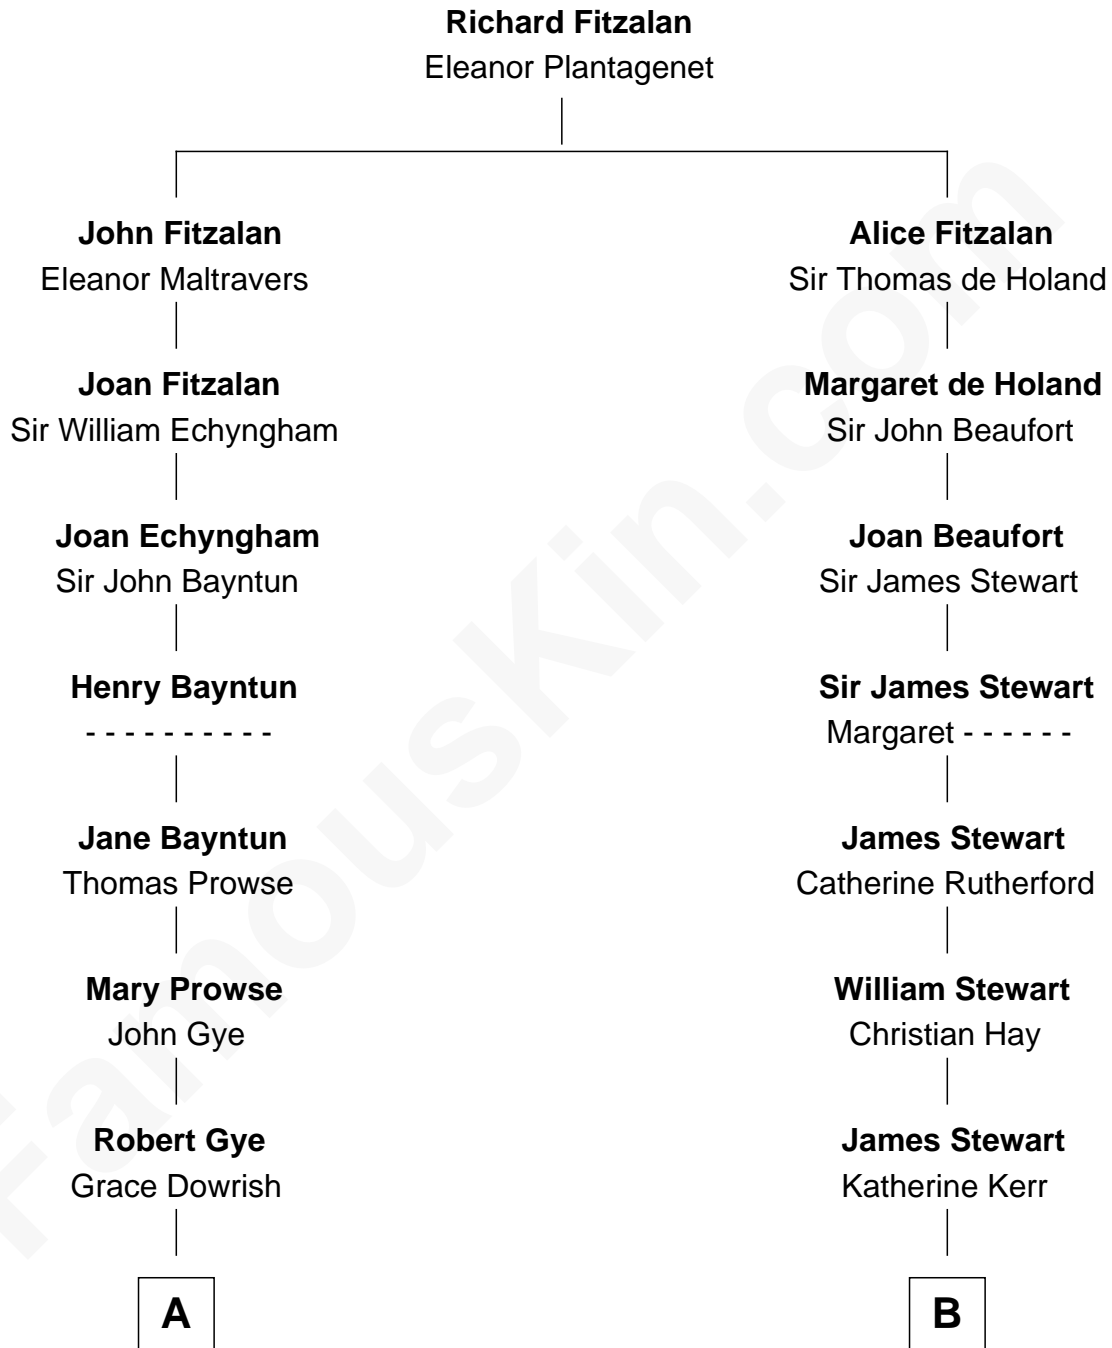

FamousKin.com Relationship Chart of

Sarah Palin

9th Governor of Alaska

17th cousin 1 time removed of

Johnny Mercer

Songwriter and Co-Founder of Capitol Records

C

Charles Richard Heath

Sarah Sheeran

Sarah Palin

9th Governor of Alaska

FamousKin.com