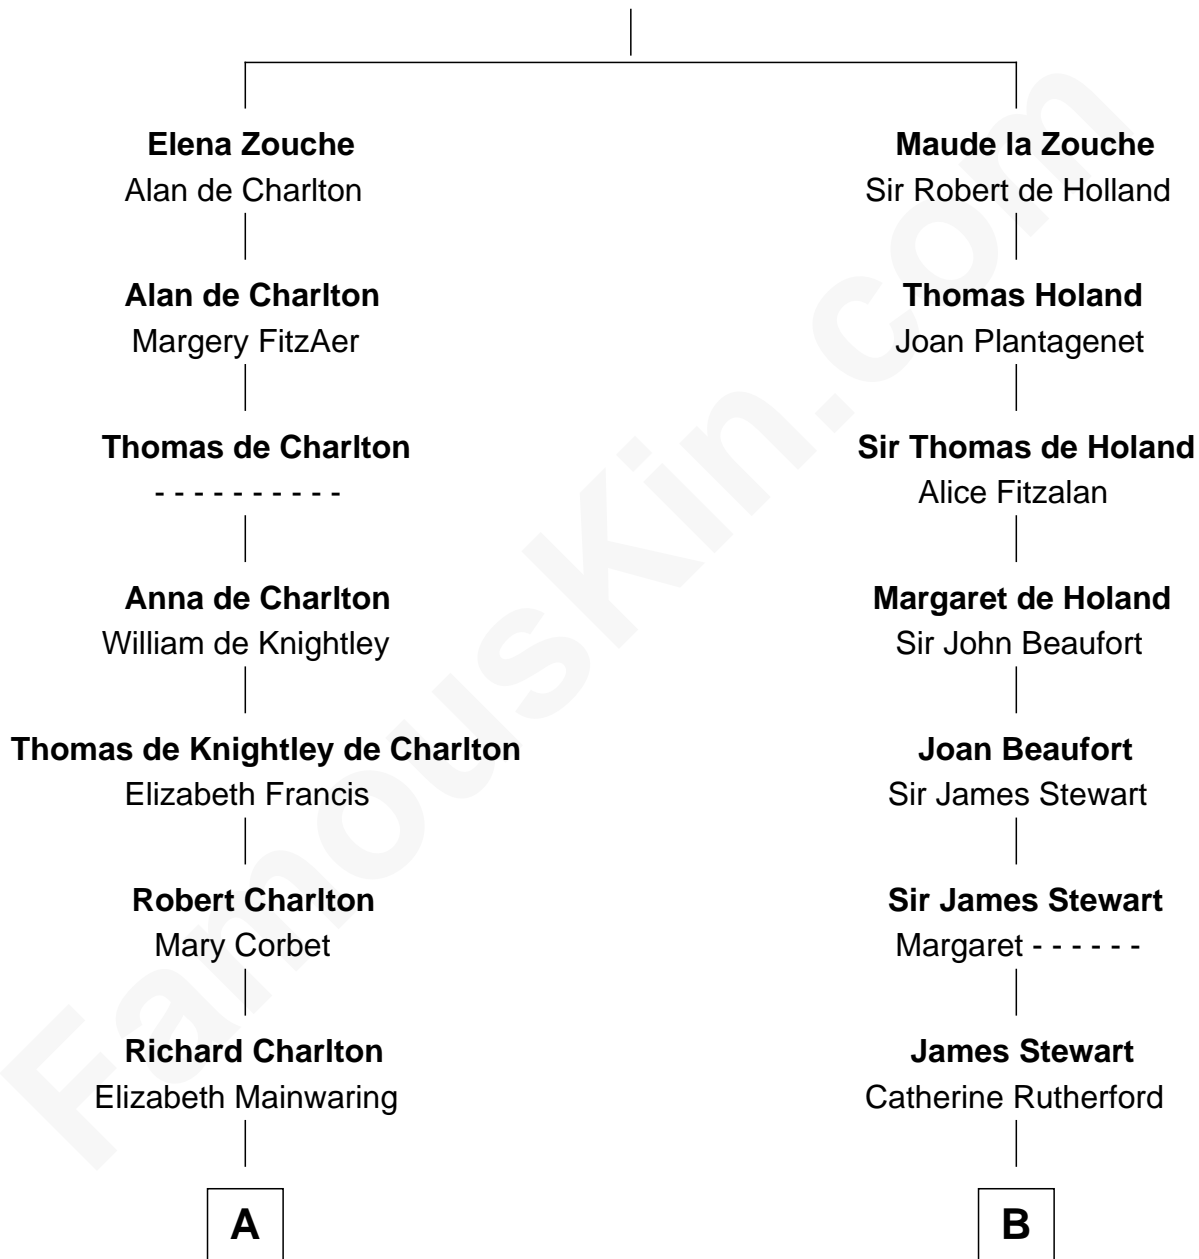

FamousKin.com Relationship Chart of

Sarah Palin

9th Governor of Alaska

19th cousin 2 times removed of

Johnny Mercer

Songwriter and Co-Founder of Capitol Records

Sir Alan la Zouche

Eleanor de Segrave

Sarah Sheeran

Sarah Palin

9th Governor of Alaska

D

George Anderson Mercer

Nanny Maury Herndon

George Anderson Mercer

Lillian Elizabeth Ciucevich