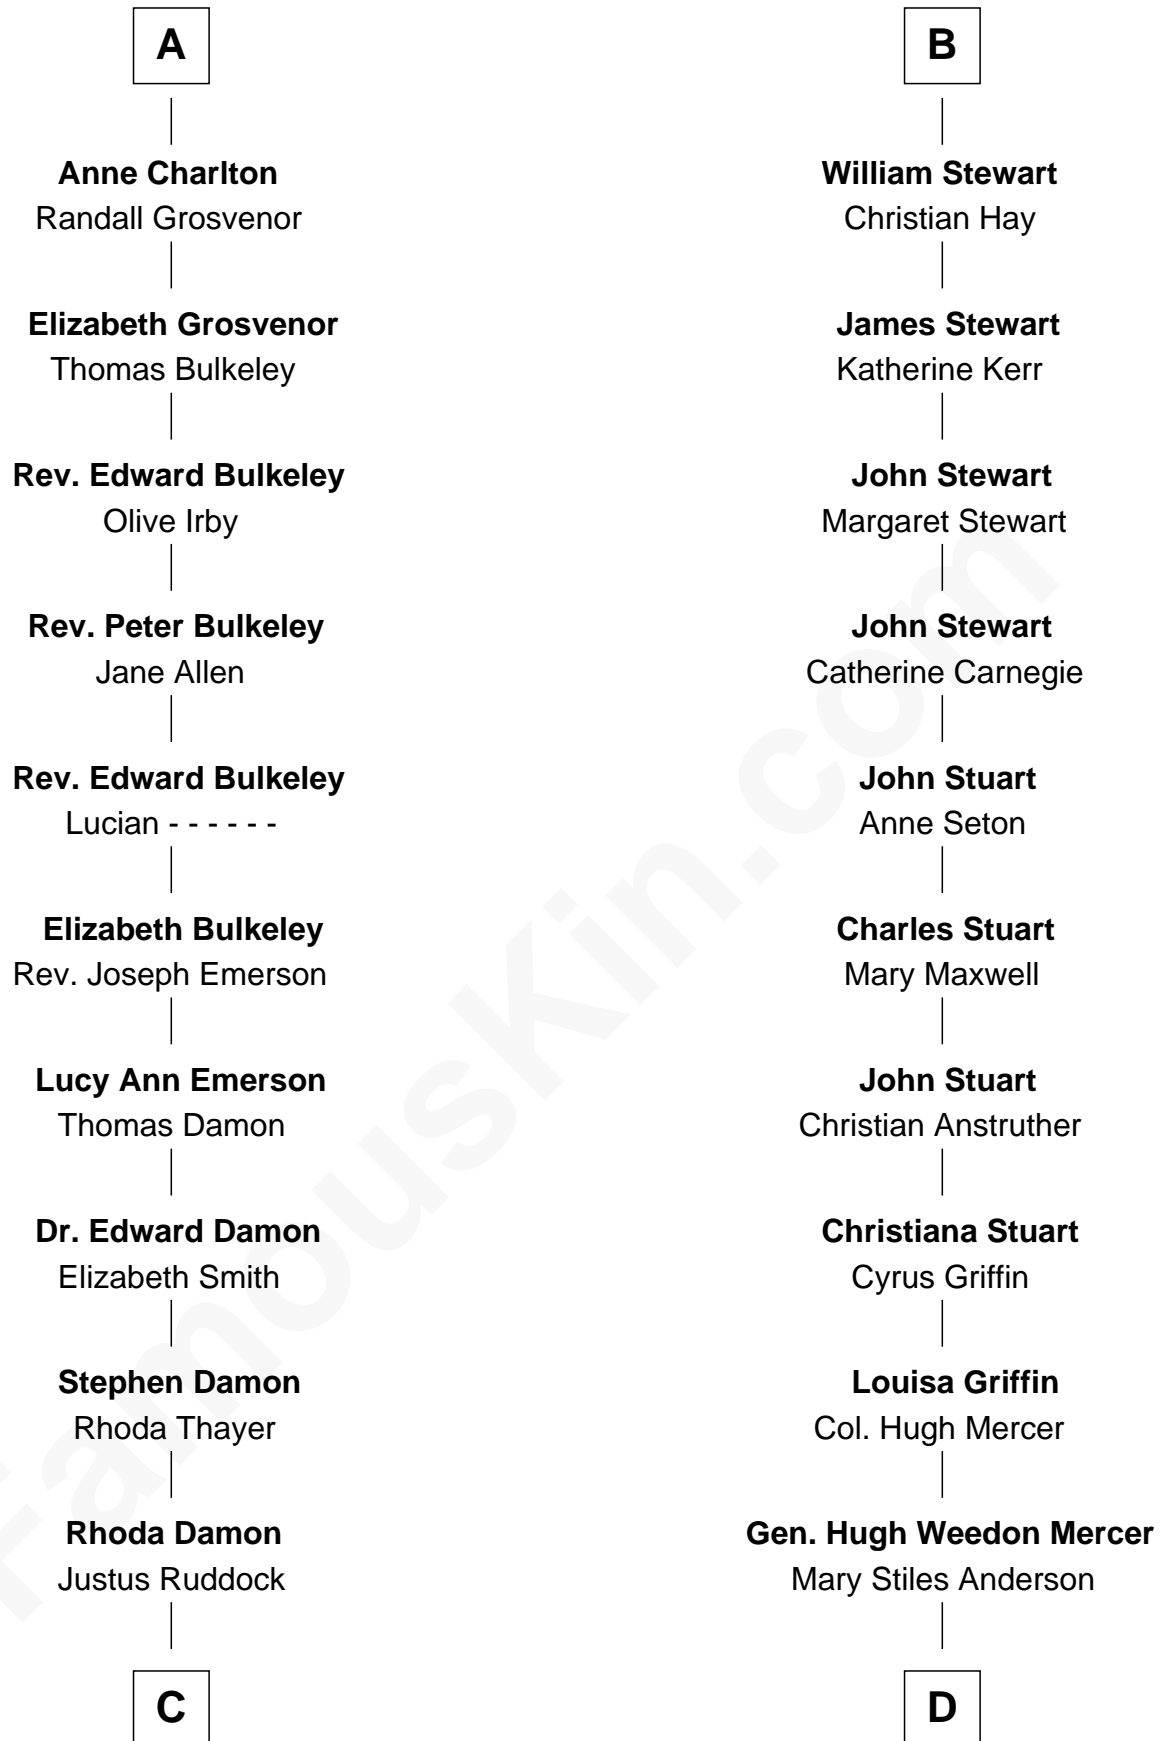

FamousKin.com Relationship Chart of

Sarah Palin

9th Governor of Alaska

19th cousin 2 times removed of

Johnny Mercer

Songwriter and Co-Founder of Capitol Records

Sir Alan la Zouche

Eleanor de Segrave

Sarah Sheeran

Sarah Palin

9th Governor of Alaska

D

George Anderson Mercer

Nanny Maury Herndon

George Anderson Mercer

Lillian Elizabeth Ciucevich