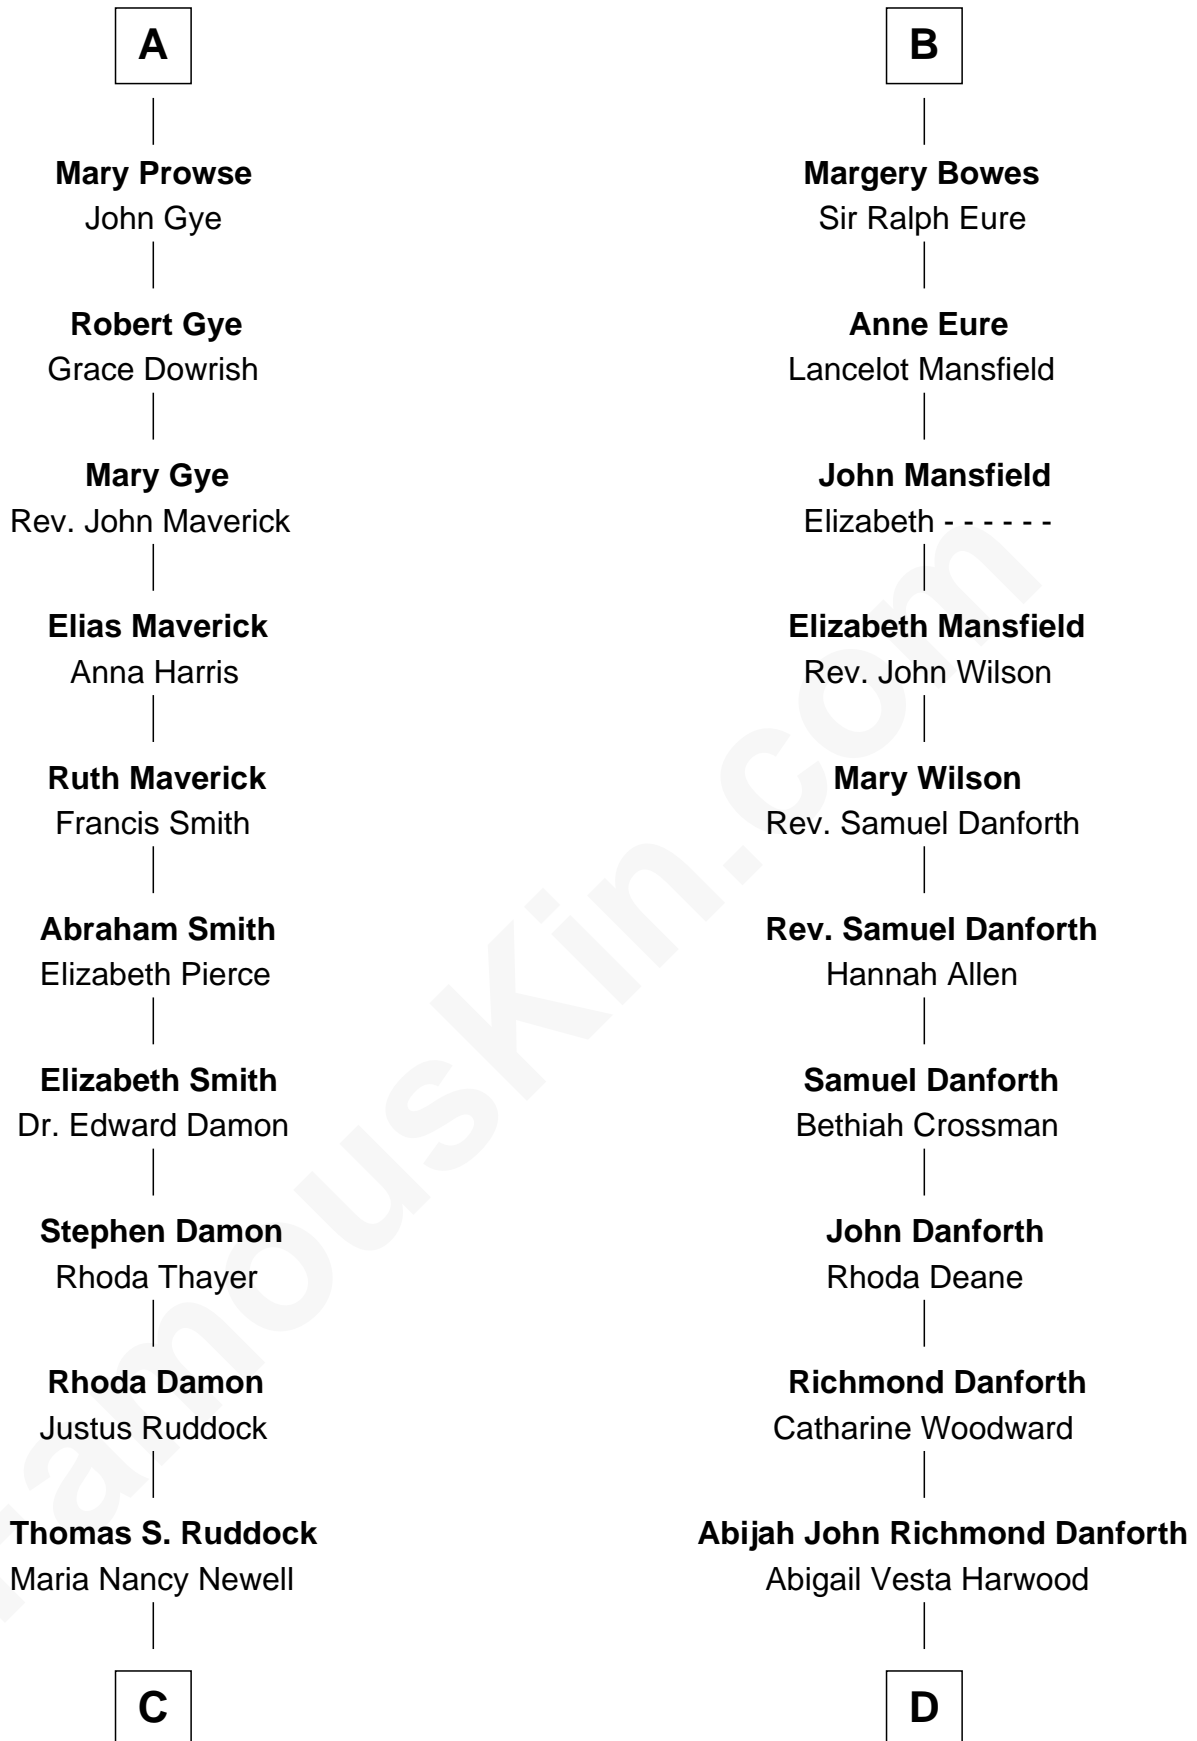

FamousKin.com Relationship Chart of

Sarah Palin

9th Governor of Alaska

20th cousin 1 time removed of

Zach Snyder

Filmmaker

Sir Maurice de Berkeley

Eve la Zouche

Maud FitzHugh

Sir Ralph Bowes

Margery Conyers

Sir Ralph Bowes

Elizabeth Clifford

B

C

May Belle Ruddock
Henry Charles Brandt

Nellie Marie Brandt
Charles Francis Heath

Charles Richard Heath
Sarah Sheeran

Sarah Palin
9th Governor of Alaska

D

Oliver Harwood Danforth
Sarah M. Hills

Jennie Minerva Danforth
John Batchelder Manley

Helen Danforth Manley
Dr. Edgar Earl Reeves