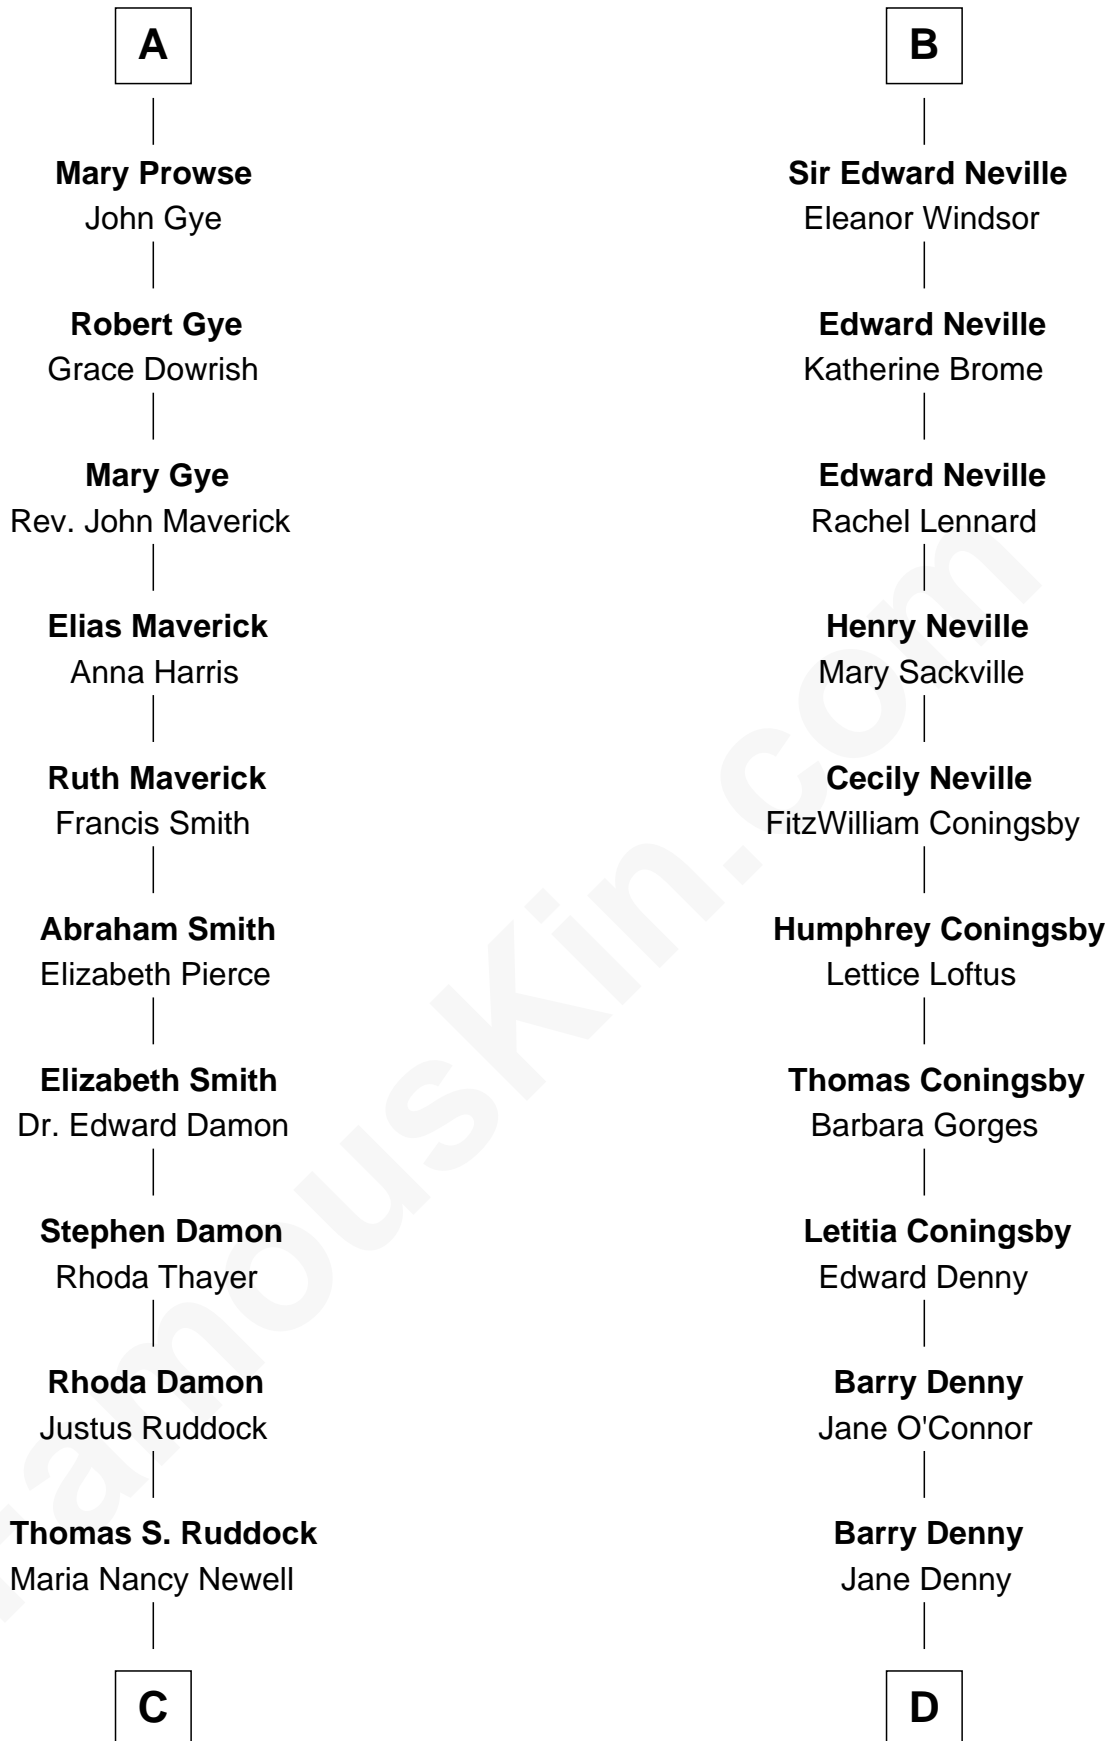

FamousKin.com Relationship Chart of

Sarah Palin

9th Governor of Alaska

20th cousin 1 time removed of

Anthony West

Novelist and writer for the New Yorker

Blanche of Artois

with husband
Edmund Plantagenet

Edward II, King of England

John Fitzalan

Eleanor Maltravers

Edward III, King of England

Philippa of Hainault

Joan Fitzalan

Sir William Echyngam

John of Gaunt

Jane Bayntun

Thomas Prowse

Sir George Neville

Margaret Fenne

A

B

C

May Belle Ruddock
Henry Charles Brandt

Nellie Marie Brandt
Charles Francis Heath

Charles Richard Heath
Sarah Sheeran

Sarah Palin
9th Governor of Alaska

D

Letitia Denny
William Rowan

Arabella Rowan
Charles George Fairfield

Charles Fairfield
Isabella Campbell Mackenzie