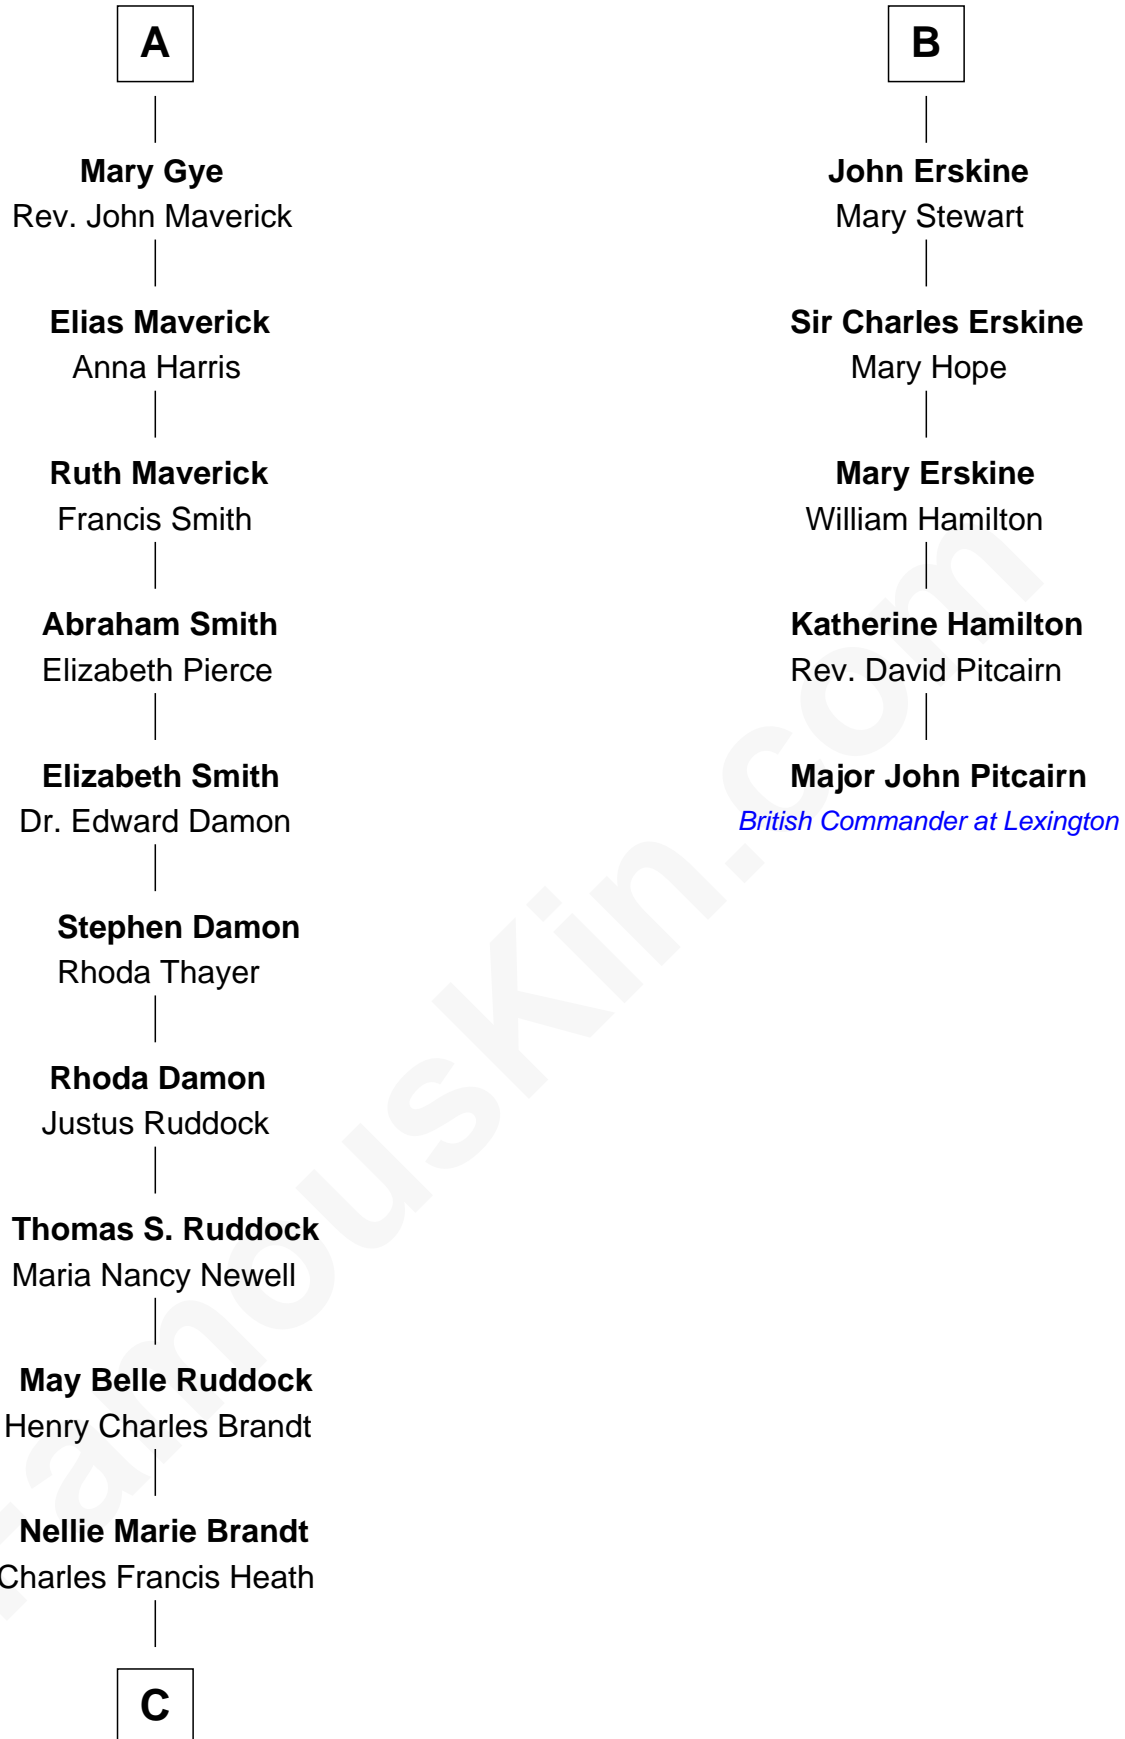

FamousKin.com

Relationship Chart of

Sarah Palin

9th Governor of Alaska

11th cousin 7 times removed of

Major John Pitcairn

British Commander at Battle of Lexington

C

Charles Richard Heath

Sarah Sheeran

Sarah Palin

9th Governor of Alaska

FamousKin.com