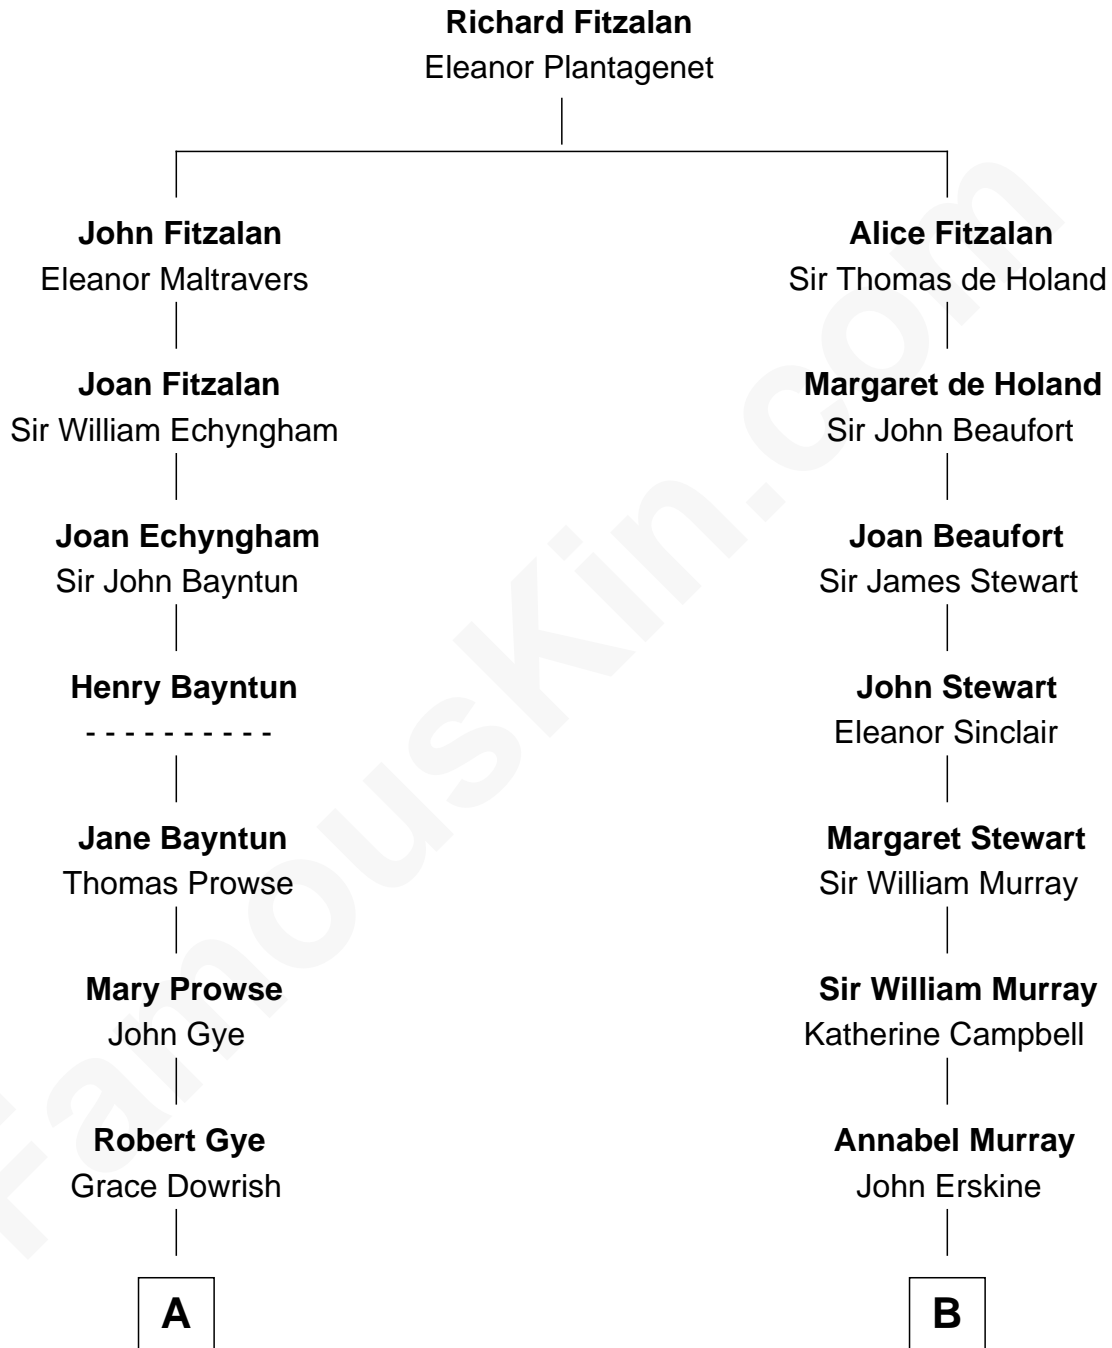

FamousKin.com

Relationship Chart of

Sarah Palin

9th Governor of Alaska

11th cousin 7 times removed of

Major John Pitcairn

British Commander at Battle of Lexington

C

Charles Richard Heath

Sarah Sheeran

Sarah Palin

9th Governor of Alaska

FamousKin.com