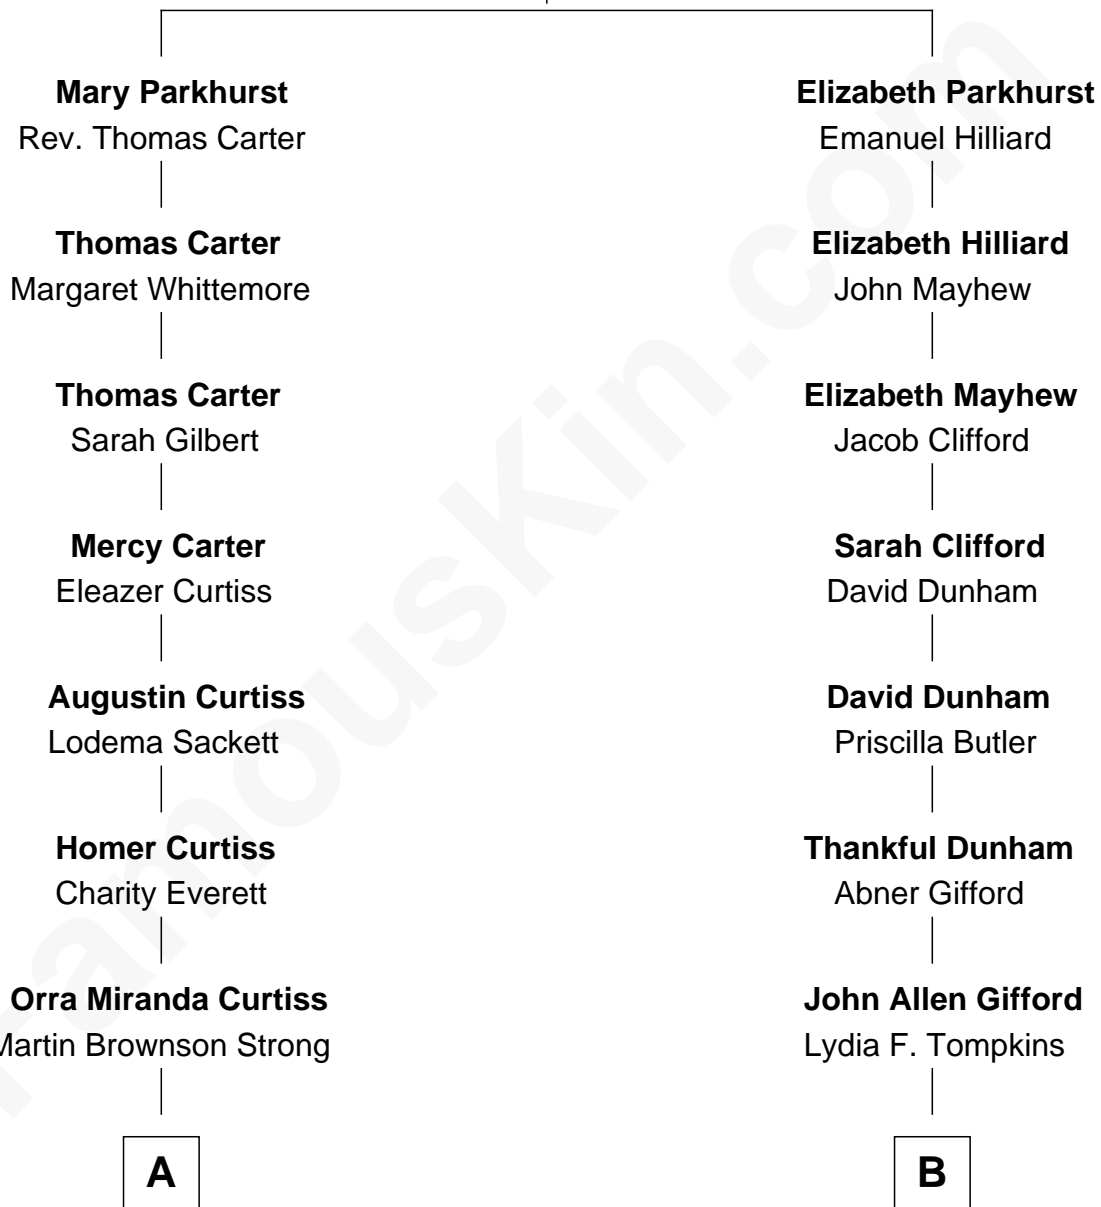

FamousKin.com Relationship Chart of

Sarah Palin

9th Governor of Alaska

10th cousin 1 time removed of

Marilyn Monroe

Actress, Model, and Singer

George Parkhurst

Phebe Leete

A

Homer Curtiss Strong
Augusta Lodema Godfrey

Cora Godfrey Strong
James Carl Gower

Helen Louise Gower
Clement James Sheeran

Sarah Sheeran
Charles Richard Heath

Sarah Palin
9th Governor of Alaska

B

Charles Adams Gifford
Susan Bateman Almy

Frederick Almy Gifford
Elizabeth Easton Tennant

Charles Stanley Gifford
Gladys Pearl Monroe

Marilyn Monroe
Actress, Model, and Singer