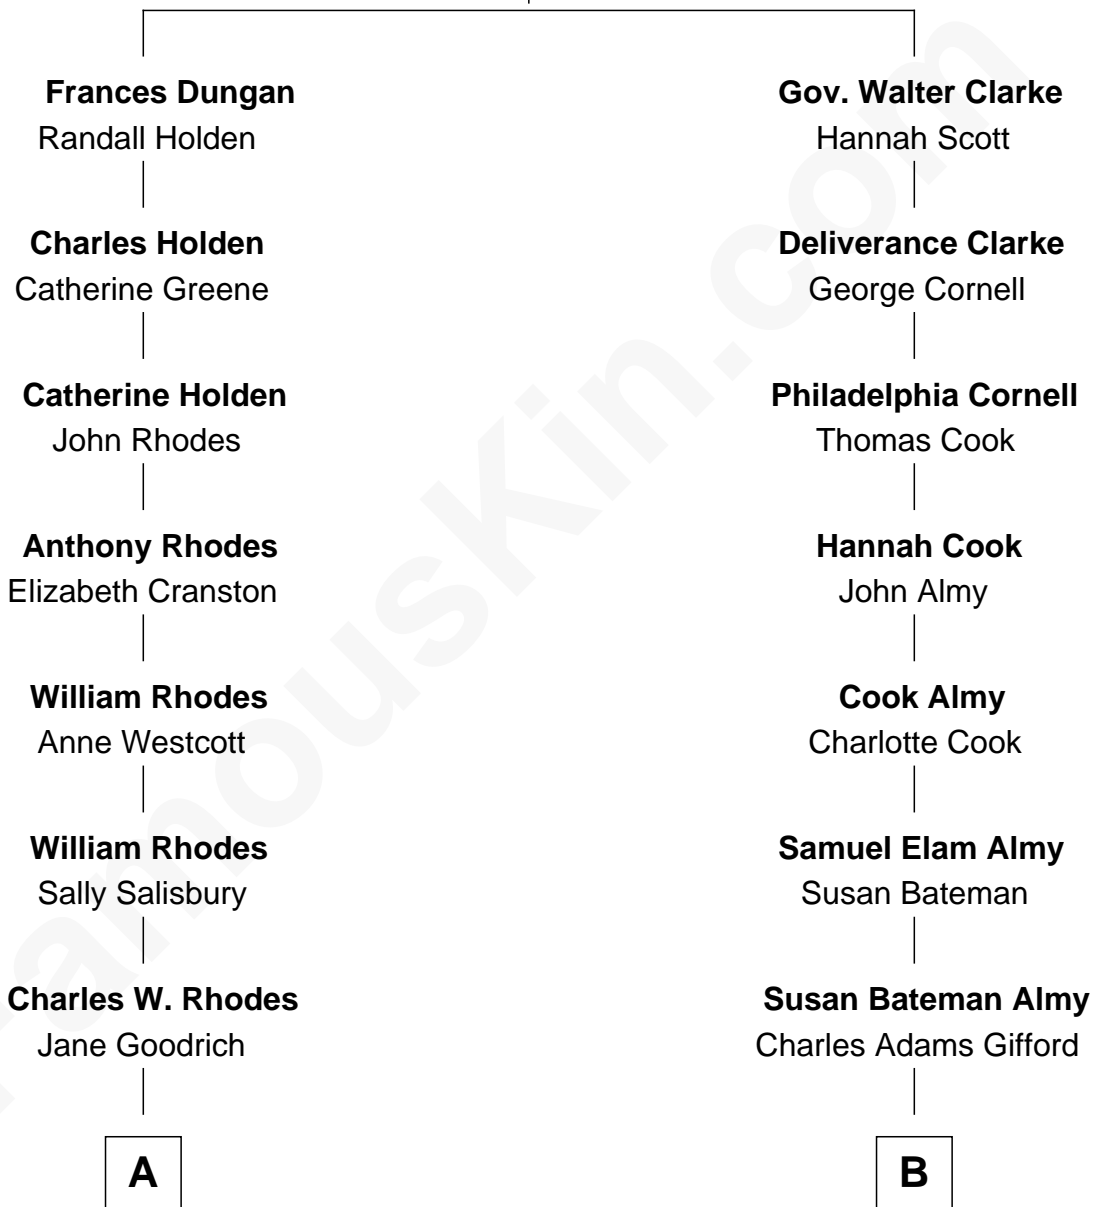

FamousKin.com Relationship Chart of

Sarah Palin

9th Governor of Alaska

9th cousin 2 times removed of

Marilyn Monroe

Actress, Model, and Singer

Frances Latham

*with husband
William Dungan*

*with husband
Jeremiah Clarke*

A

Alma Miranda Rhodes

James W. Heath

Charles R. Heath

Alice Adeline Oriel

Charles Francis Heath

Nellie Marie Brandt

Charles Richard Heath

Sarah Sheeran

Sarah Palin

9th Governor of Alaska

B

Frederick Almy Gifford

Elizabeth Easton Tennant

Charles Stanley Gifford

Gladys Pearl Monroe

Marilyn Monroe

Actress, Model, and Singer

FamousKin.com