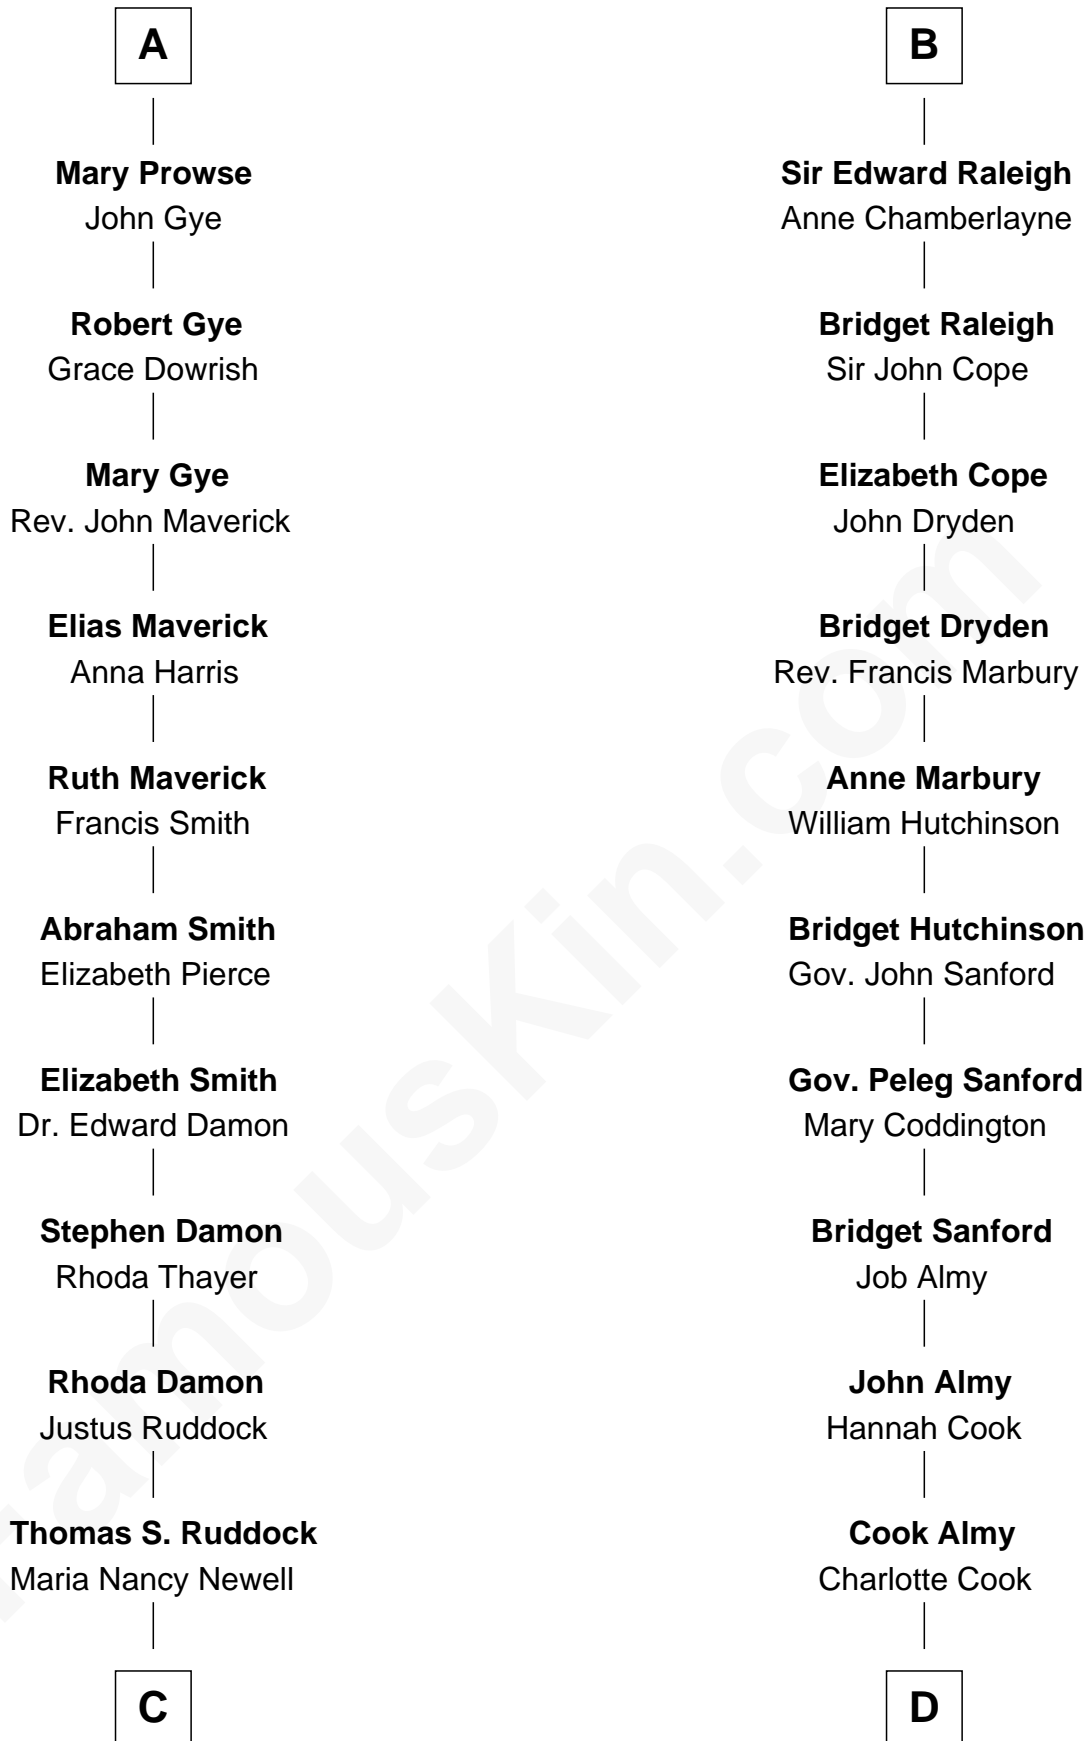

FamousKin.com Relationship Chart of

Sarah Palin

9th Governor of Alaska

20th cousin 1 time removed of

Marilyn Monroe

Actress, Model, and Singer

C

May Belle Ruddock
Henry Charles Brandt

Nellie Marie Brandt
Charles Francis Heath

Charles Richard Heath
Sarah Sheeran

Sarah Palin
9th Governor of Alaska

D

Samuel Elam Almy
Susan Bateman

Susan Bateman Almy
Charles Adams Gifford

Frederick Almy Gifford
Elizabeth Easton Tennant

Charles Stanley Gifford
Gladys Pearl Monroe

Marilyn Monroe
Actress, Model, and Singer