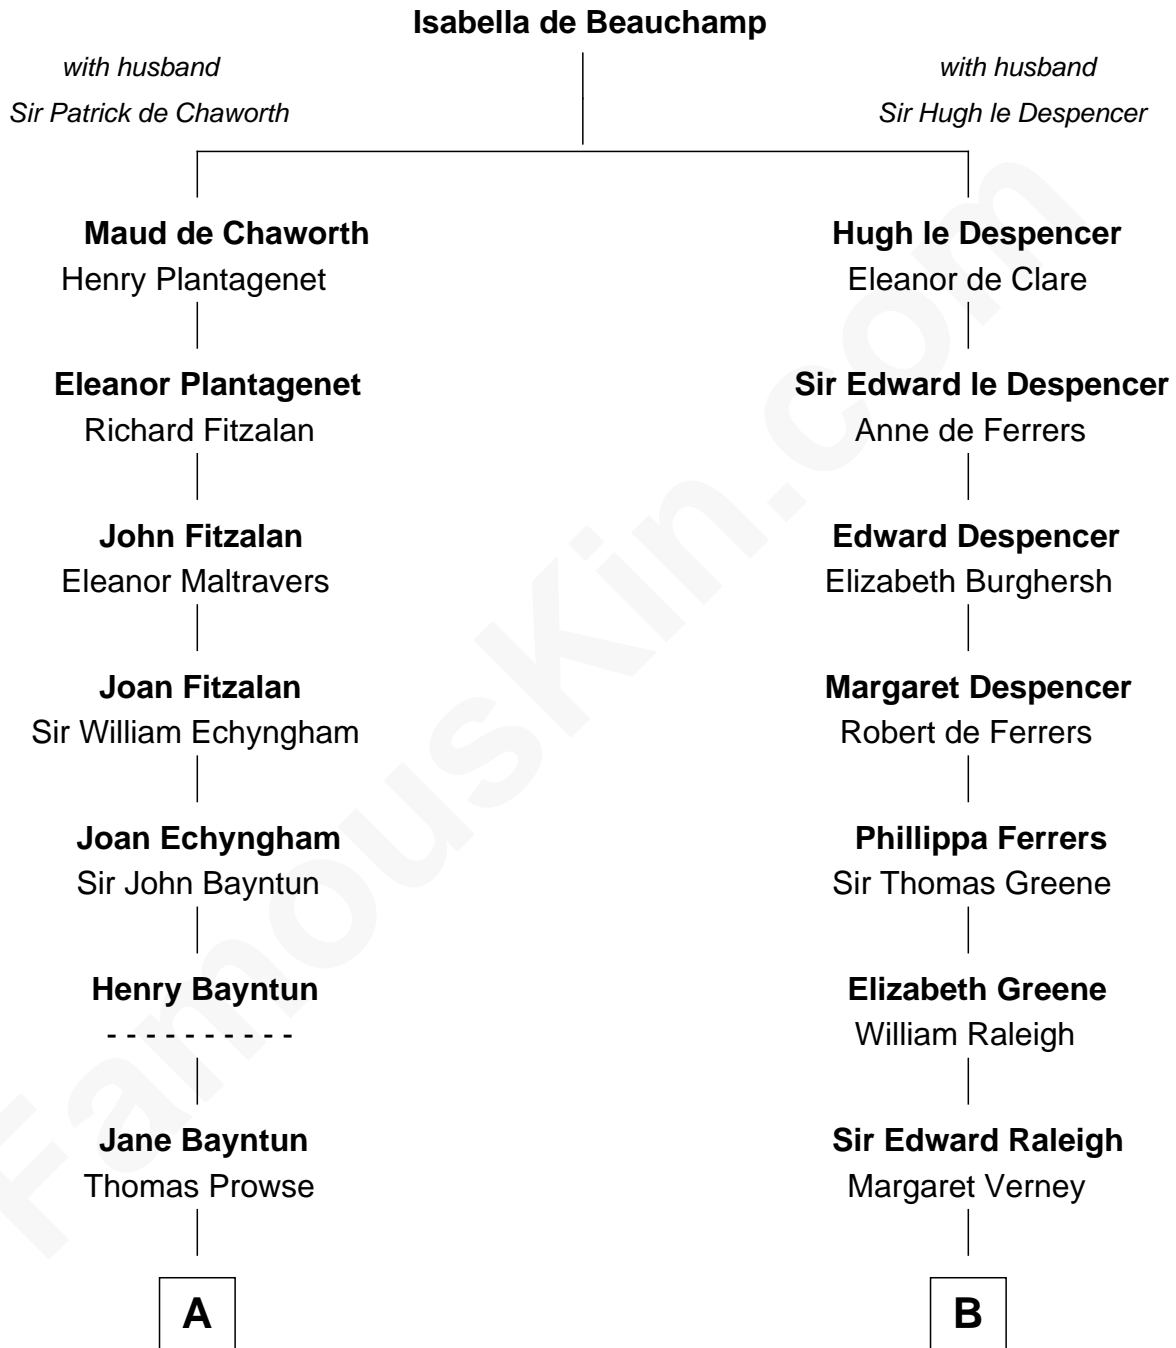

FamousKin.com Relationship Chart of

Sarah Palin

9th Governor of Alaska

20th cousin 1 time removed of

Marilyn Monroe

Actress, Model, and Singer

C

May Belle Ruddock
Henry Charles Brandt

Nellie Marie Brandt
Charles Francis Heath

Charles Richard Heath
Sarah Sheeran

Sarah Palin
9th Governor of Alaska

D

Samuel Elam Almy
Susan Bateman

Susan Bateman Almy
Charles Adams Gifford

Frederick Almy Gifford
Elizabeth Easton Tennant

Charles Stanley Gifford
Gladys Pearl Monroe

Marilyn Monroe
Actress, Model, and Singer