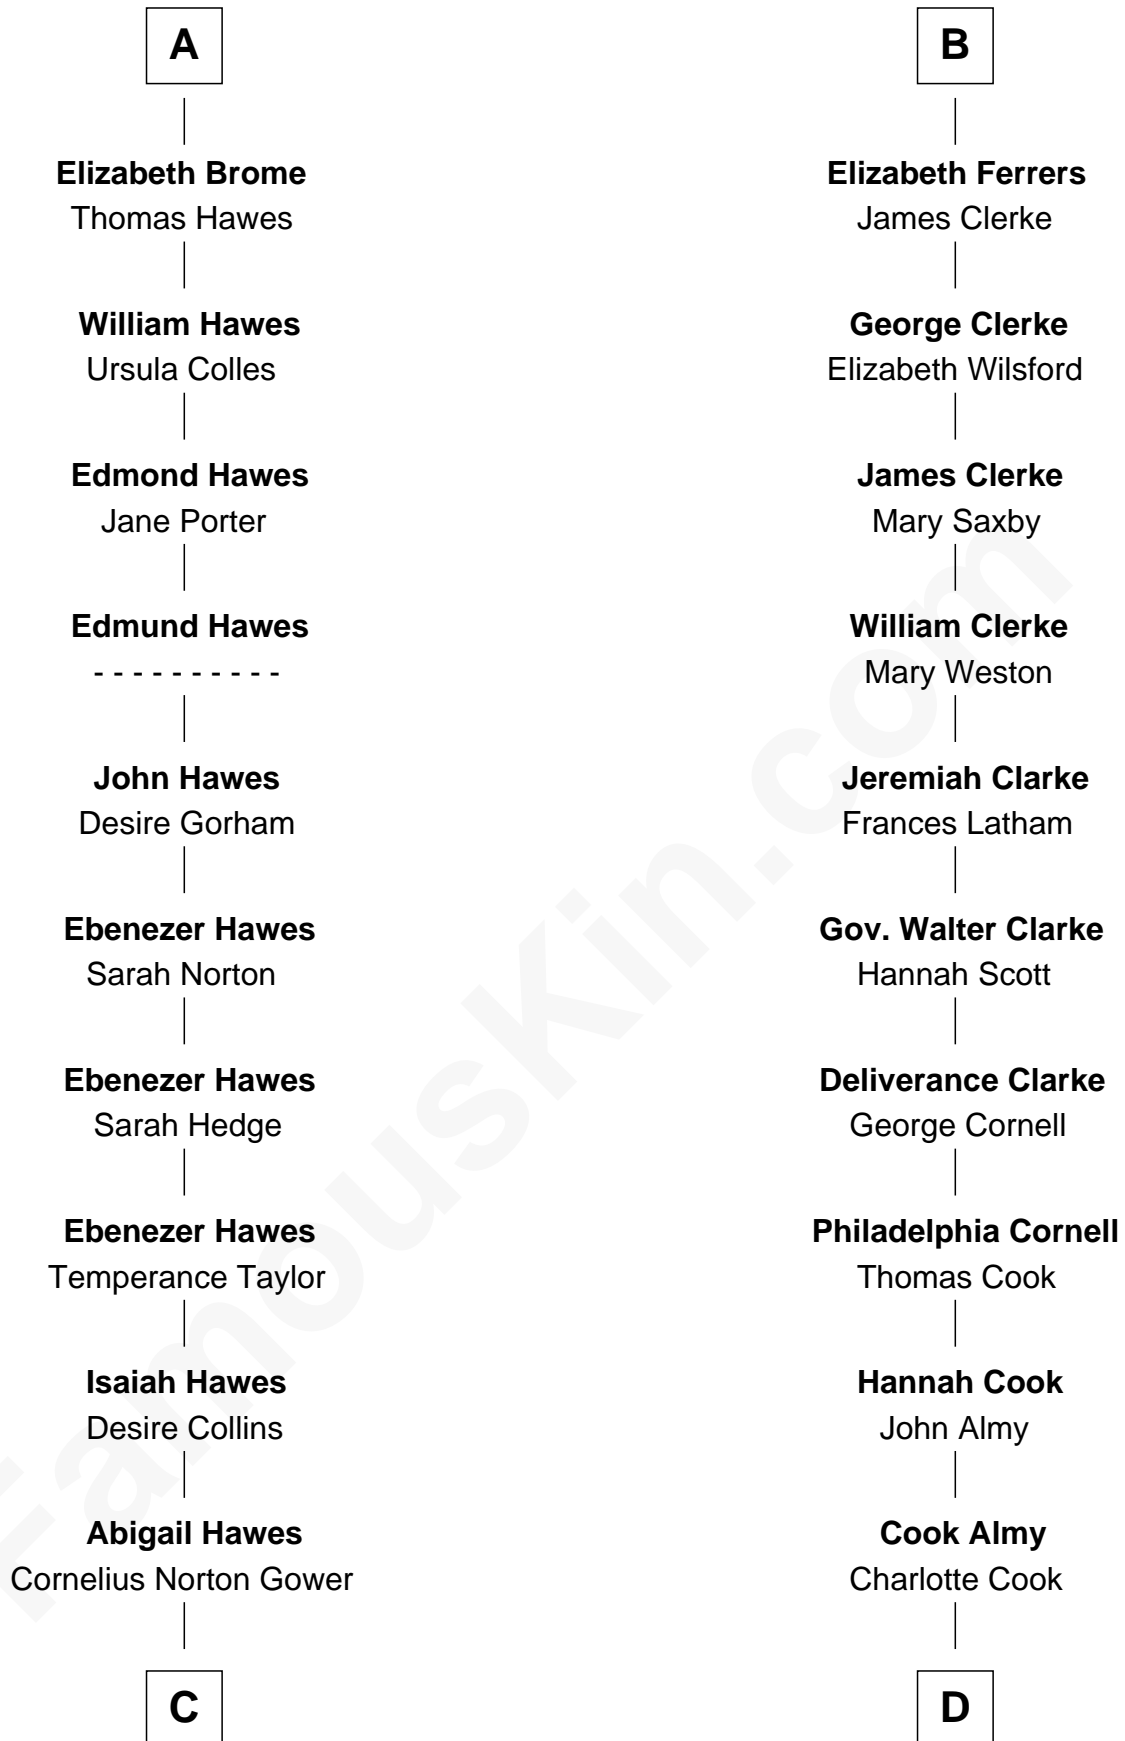

FamousKin.com Relationship Chart of

Sarah Palin

9th Governor of Alaska

21st cousin of

Marilyn Monroe

Actress, Model, and Singer

Sir Robert de Ros

Isabel de Aubeney

Charles Richard Heath

Sarah Palin

9th Governor of Alaska

D

Samuel Elam Almy

Susan Bateman

Susan Bateman Almy

Charles Adams Gifford

Frederick Almy Gifford

Elizabeth Easton Tennant

Charles Stanley Gifford

Gladys Pearl Monroe

Marilyn Monroe

Actress, Model, and Singer