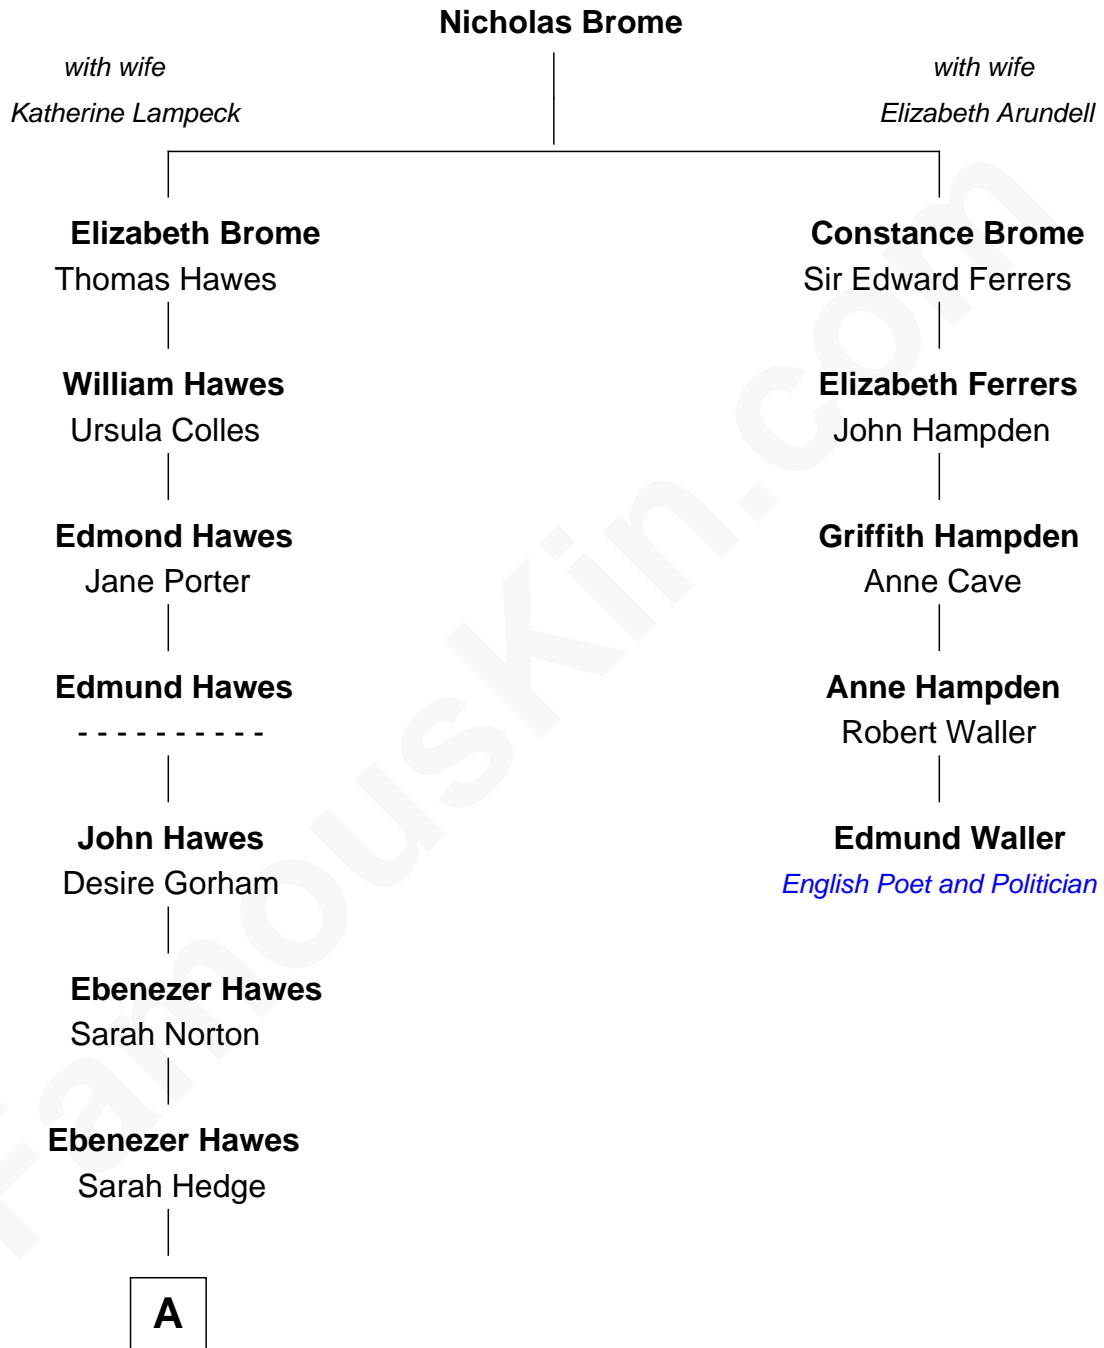

FamousKin.com Relationship Chart of

Sarah Palin

9th Governor of Alaska

4th cousin 10 times removed of

Edmund Waller

English Poet and Politician

A

Ebenezer Hawes
Temperance Taylor