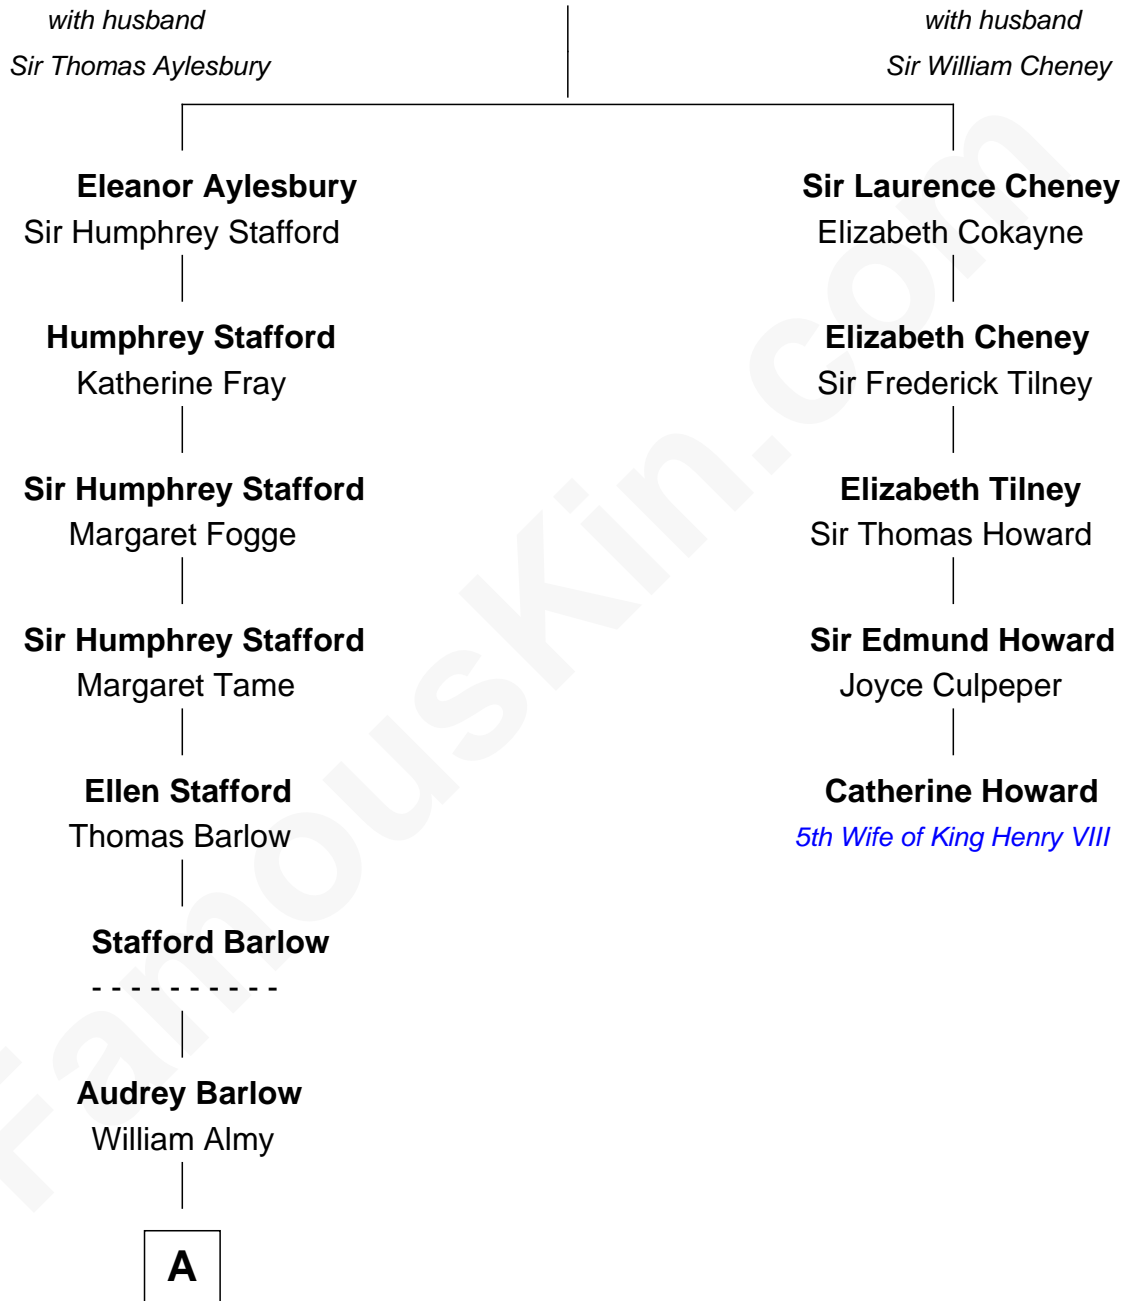

## Relationship Chart of Sarah Palin

9th Governor of Alaska

4th cousin 14 times removed of

**Catherine Howard**

5th Wife of King Henry VIII

**Katherine Pabenham**

**A**

**Annis Almy**  
John Greene

**Catherine Greene**  
Charles Holden

**Catherine Holden**  
John Rhodes

**Anthony Rhodes**  
Elizabeth Cranston

**William Rhodes**  
Anne Westcott

**William Rhodes**  
Sally Salisbury

**Charles W. Rhodes**  
Jane Goodrich

**Alma Miranda Rhodes**  
James W. Heath

**Charles R. Heath**  
Alice Adeline Oriel

**Charles Francis Heath**  
Nellie Marie Brandt

**B**

**B**

—  
**Charles Richard Heath**

Sarah Sheeran

—  
**Sarah Palin**