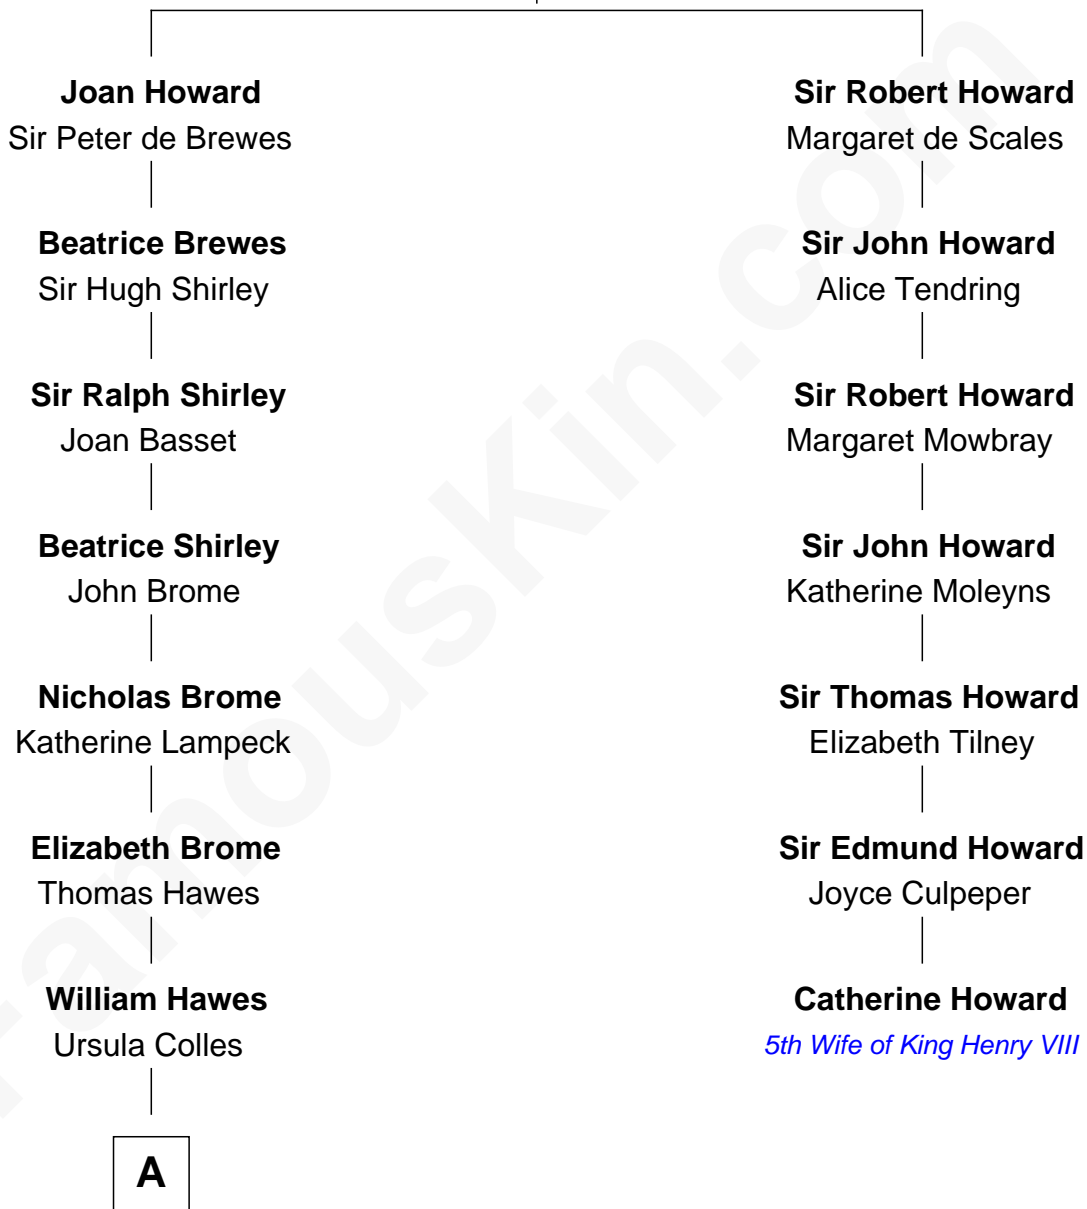

FamousKin.com

Relationship Chart of Sarah Palin

9th Governor of Alaska

6th cousin 13 times removed of

Catherine Howard

5th Wife of King Henry VIII

Sir John Howard

Alice de Bois

B

—
Helen Louise Gower
Clement James Sheeran

—
Sarah Sheeran
Charles Richard Heath

—
Sarah Palin
9th Governor of Alaska

FamousKin.com