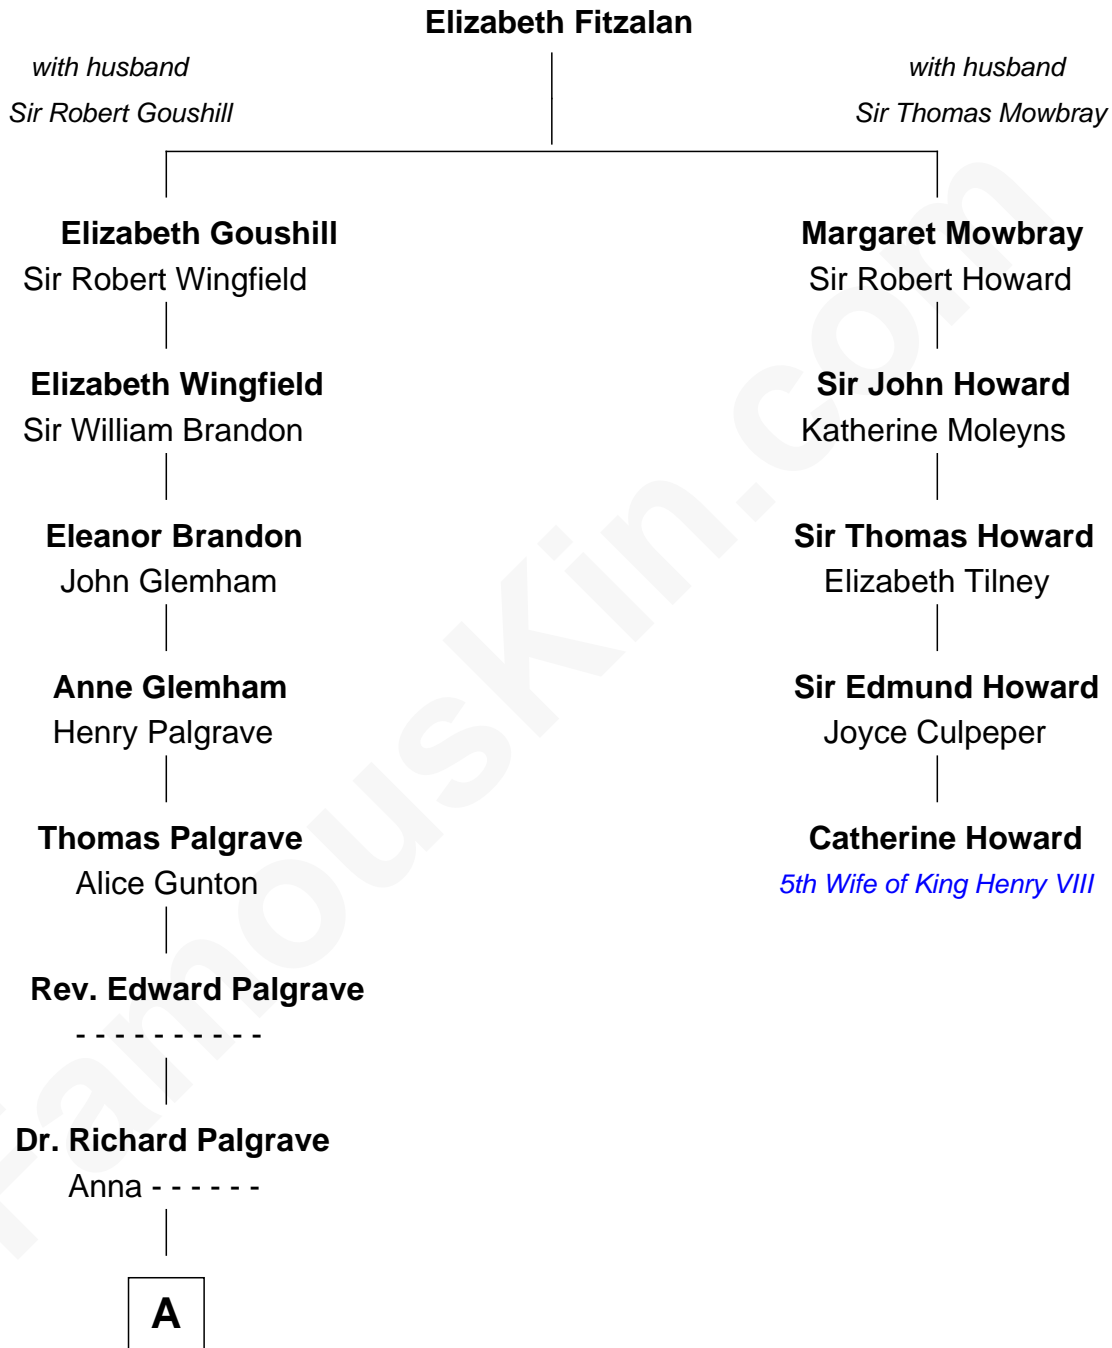

FamousKin.com

Relationship Chart of

Sarah Palin

9th Governor of Alaska

4th cousin 15 times removed of

Catherine Howard

5th Wife of King Henry VIII

A

Mary Palgrave
Roger Wellington

Benjamin Wellington
Elizabeth Sweetman

Elizabeth Wellington
John Fay

Bathsheba Fay
John Pratt

Betty Pratt
Elisha Field

Elisha Field
Ruth Kirkham

Luman Field
Abigail DeLong

Lucinda M. Field
William M. Heath