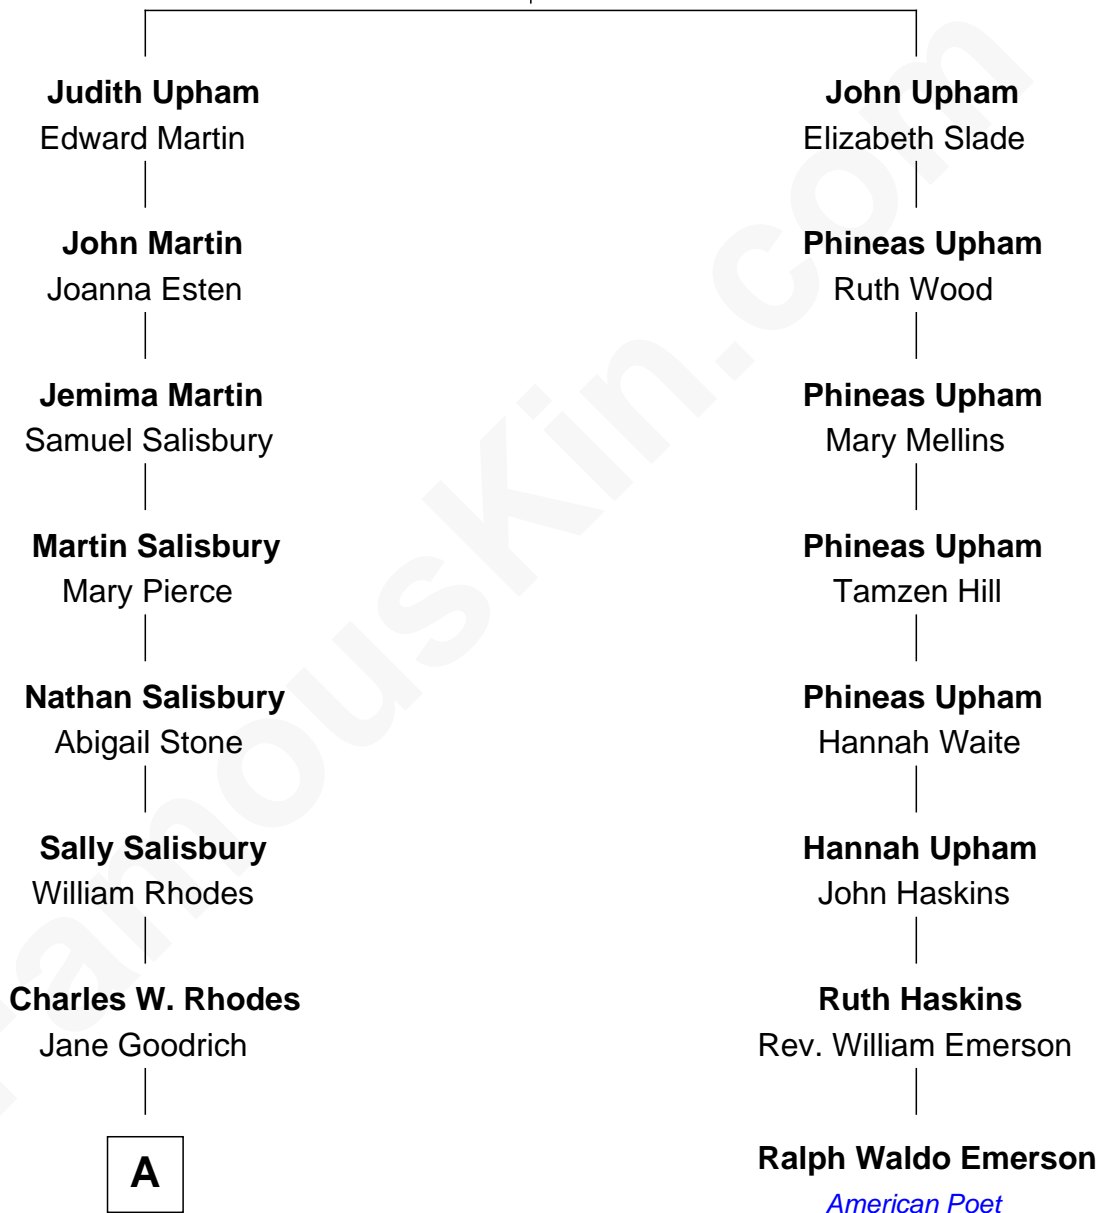

FamousKin.com Relationship Chart of

Sarah Palin

9th Governor of Alaska

7th cousin 4 times removed of

Ralph Waldo Emerson

American Poet

Richard Upham

María - - - - -

A

—
Alma Miranda Rhodes

James W. Heath

—
Charles R. Heath

Alice Adeline Oriel

—
Charles Francis Heath

Nellie Marie Brandt

—
Charles Richard Heath

Sarah Sheeran

—
Sarah Palin

9th Governor of Alaska

FamousKin.com