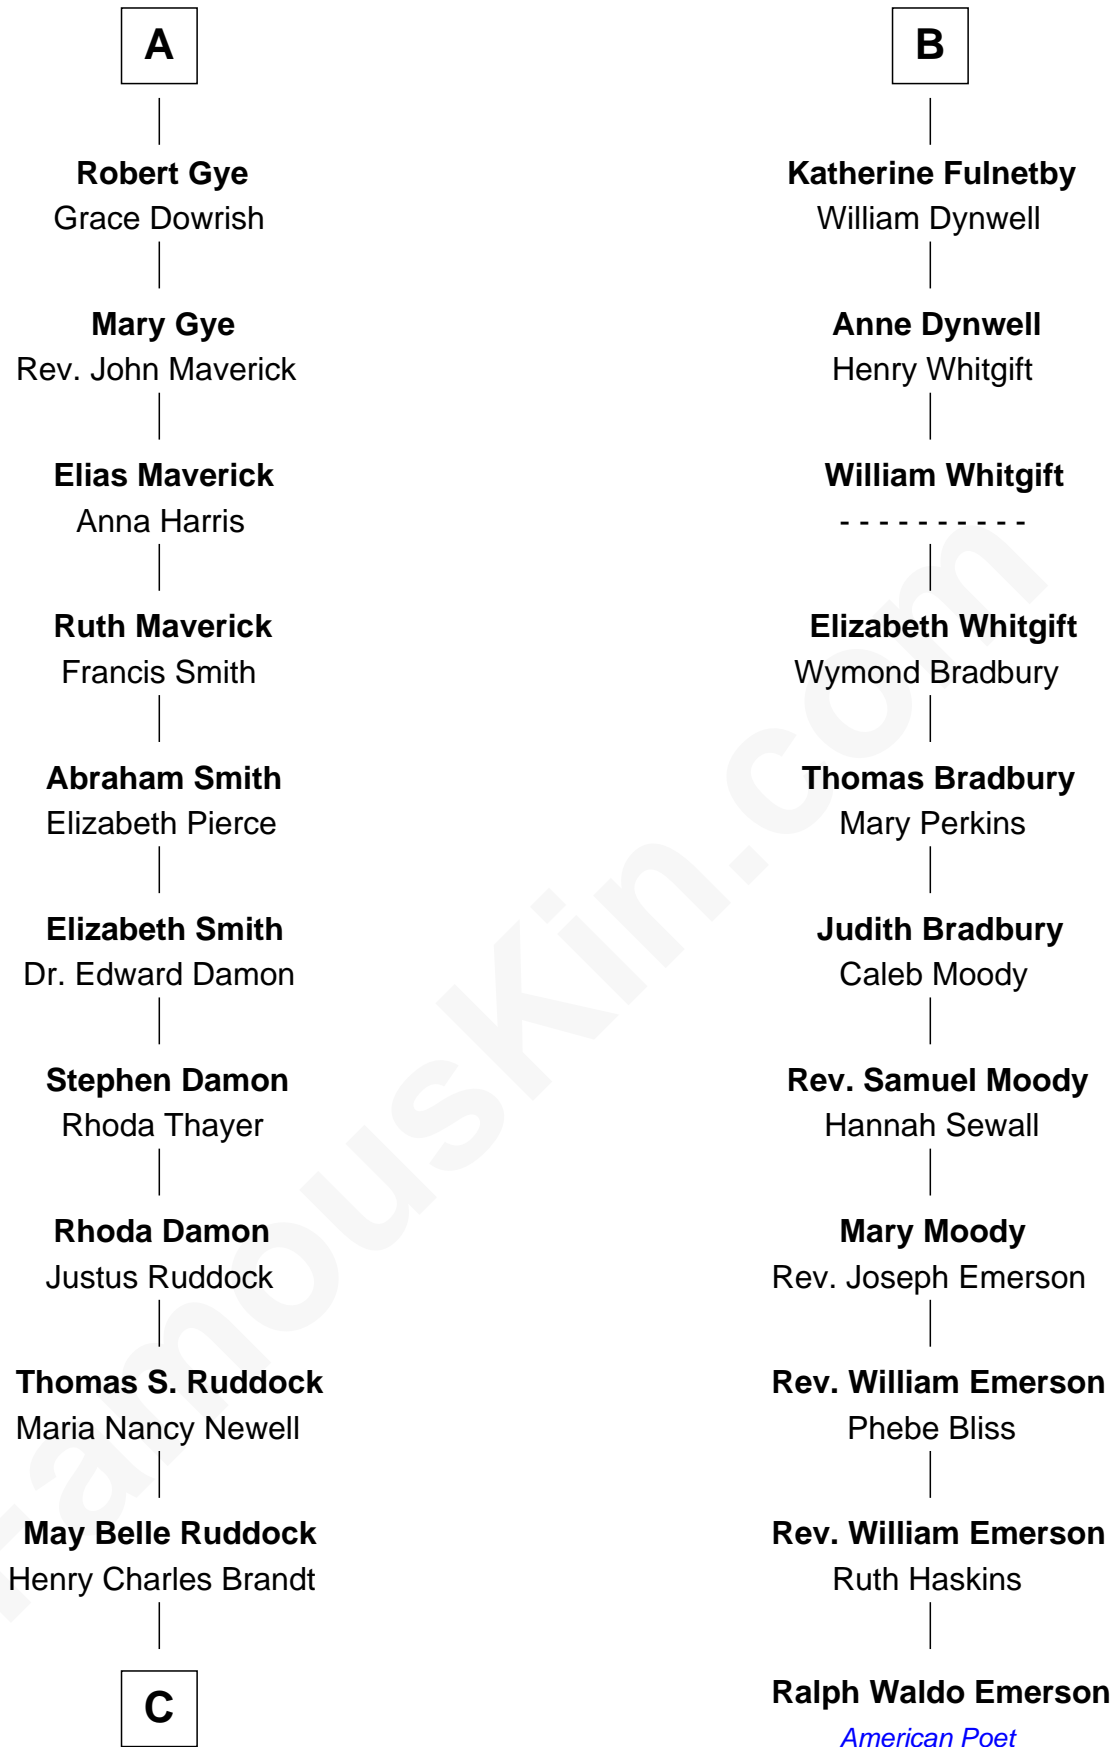

FamousKin.com Relationship Chart of

Sarah Palin

9th Governor of Alaska

17th cousin 2 times removed of

Ralph Waldo Emerson

American Poet

Henry Plantagenet

Maud de Chaworth

Eleanor Plantagenet

Richard Fitzalan

John Fitzalan

Eleanor Maltravers

Joan Fitzalan

Sir William Echyngnam

Joan Echyngnam

Sir John Bayntun

John de Mowbray

Elizabeth de Segrave

Eleanor de Mowbray

John de Welles

Eudo de Welles

Maud de Greystoke

Sir Lionel de Welles

Joan de Waterton

Margaret de Welles

Sir Thomas Dymoke

Jane Dymoke

John Fulnetby

B

C

Nellie Marie Brandt
Charles Francis Heath

Charles Richard Heath
Sarah Sheeran