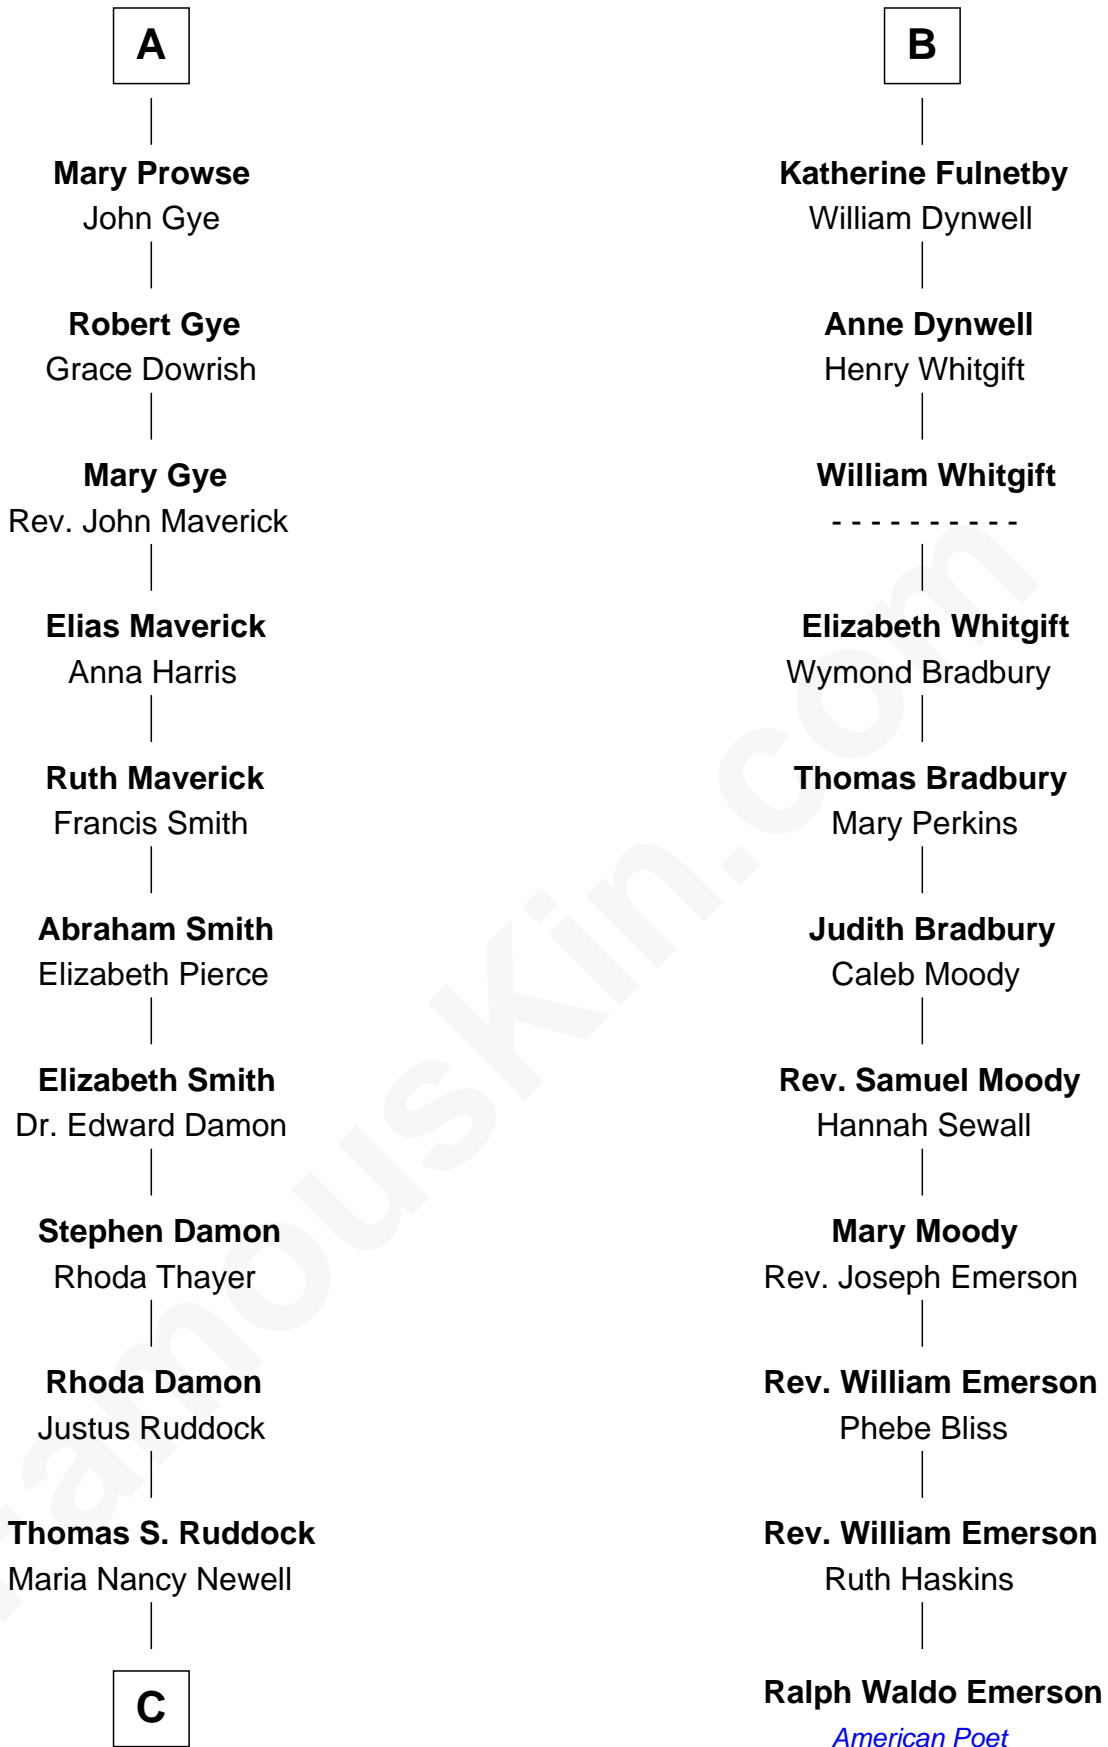

FamousKin.com Relationship Chart of

Sarah Palin

9th Governor of Alaska

17th cousin 3 times removed of

Ralph Waldo Emerson

American Poet

Sir Maurice de Berkeley

Eve la Zouche

Milicent de Berkeley

John Maltravers

Sir John Maltravers

Gwenthin - - - - -

Eleanor Maltravers

John Fitzalan

Joan Fitzalan

Sir William Echyngam

Joan de Waterton

Margaret de Welles

Sir Thomas Dymoke

Jane Dymoke

John Fulnetby

B

C

—
May Belle Ruddock
Henry Charles Brandt

—
Nellie Marie Brandt
Charles Francis Heath

—
Charles Richard Heath
Sarah Sheeran

—
Sarah Palin
9th Governor of Alaska

FamousKin.com