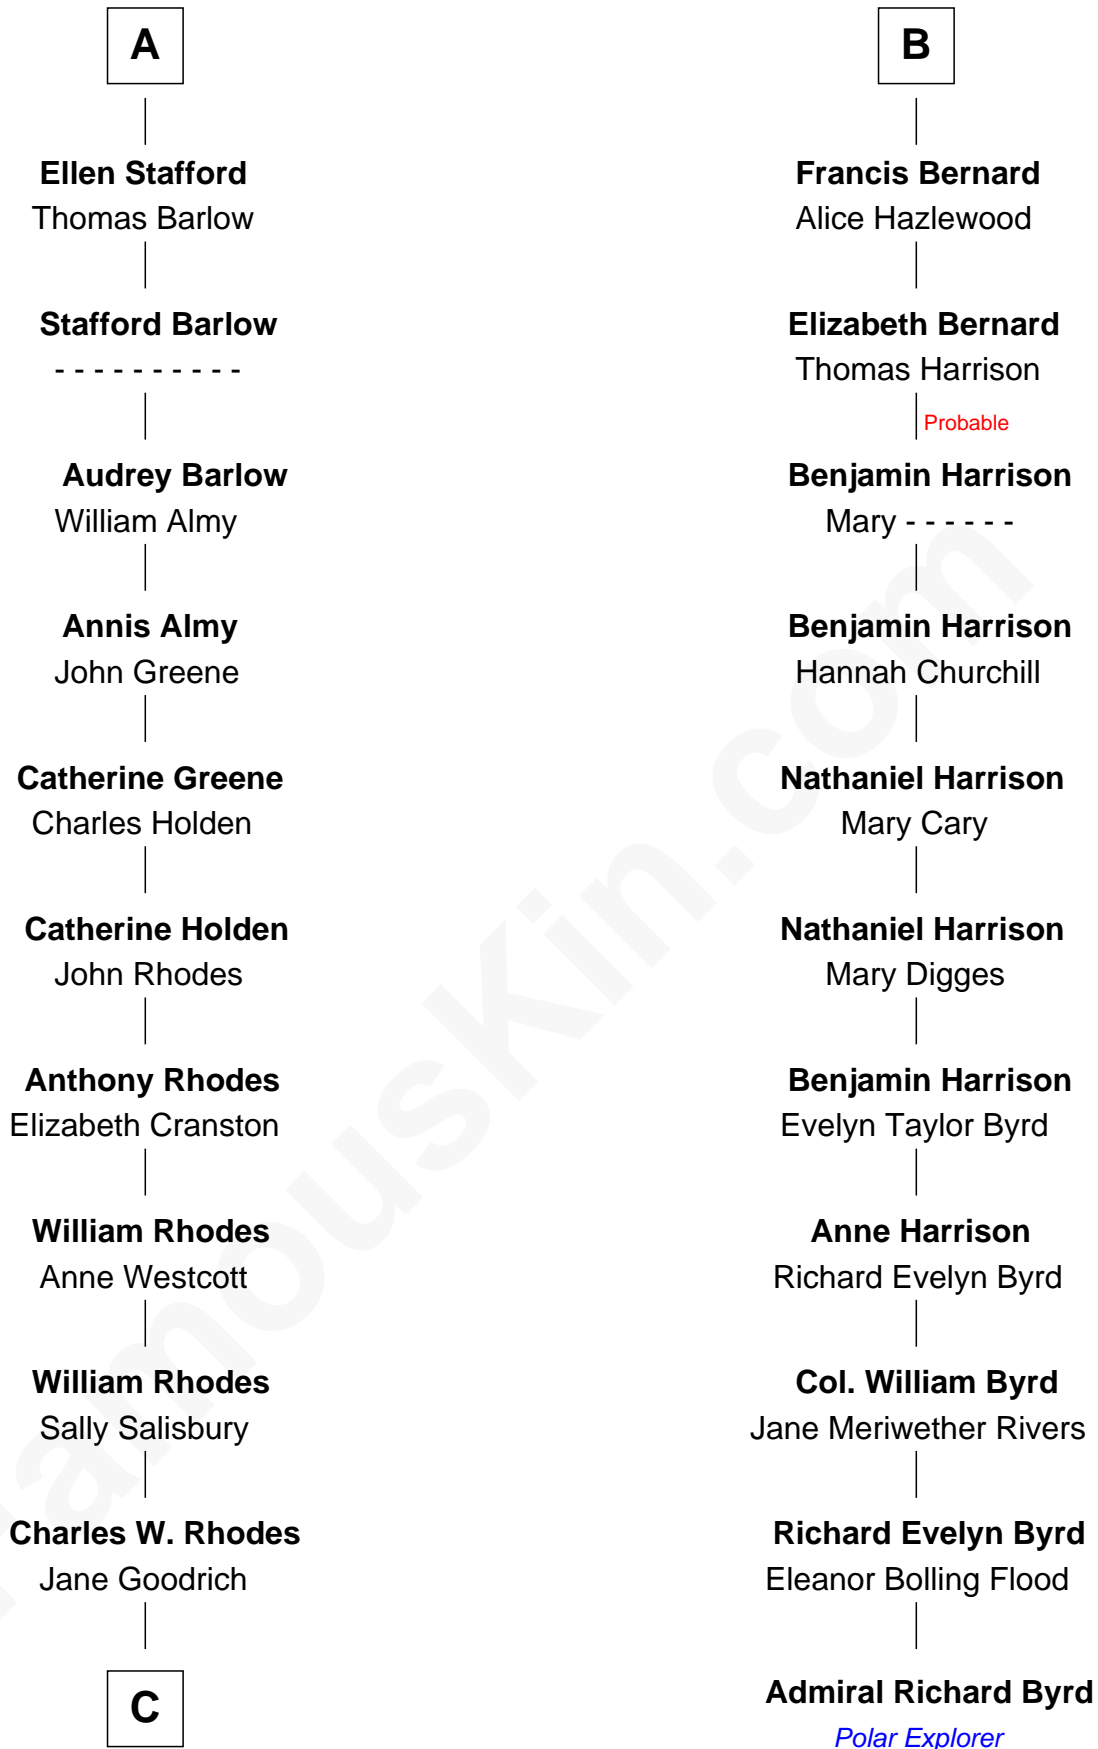

FamousKin.com Relationship Chart of

Sarah Palin

9th Governor of Alaska

17th cousin 4 times removed of

Admiral Richard Byrd

Polar Explorer

C

—
Alma Miranda Rhodes

James W. Heath

—
Charles R. Heath

Alice Adeline Oriel

—
Charles Francis Heath

Nellie Marie Brandt

—
Charles Richard Heath

Sarah Sheeran

—
Sarah Palin

9th Governor of Alaska

FamousKin.com