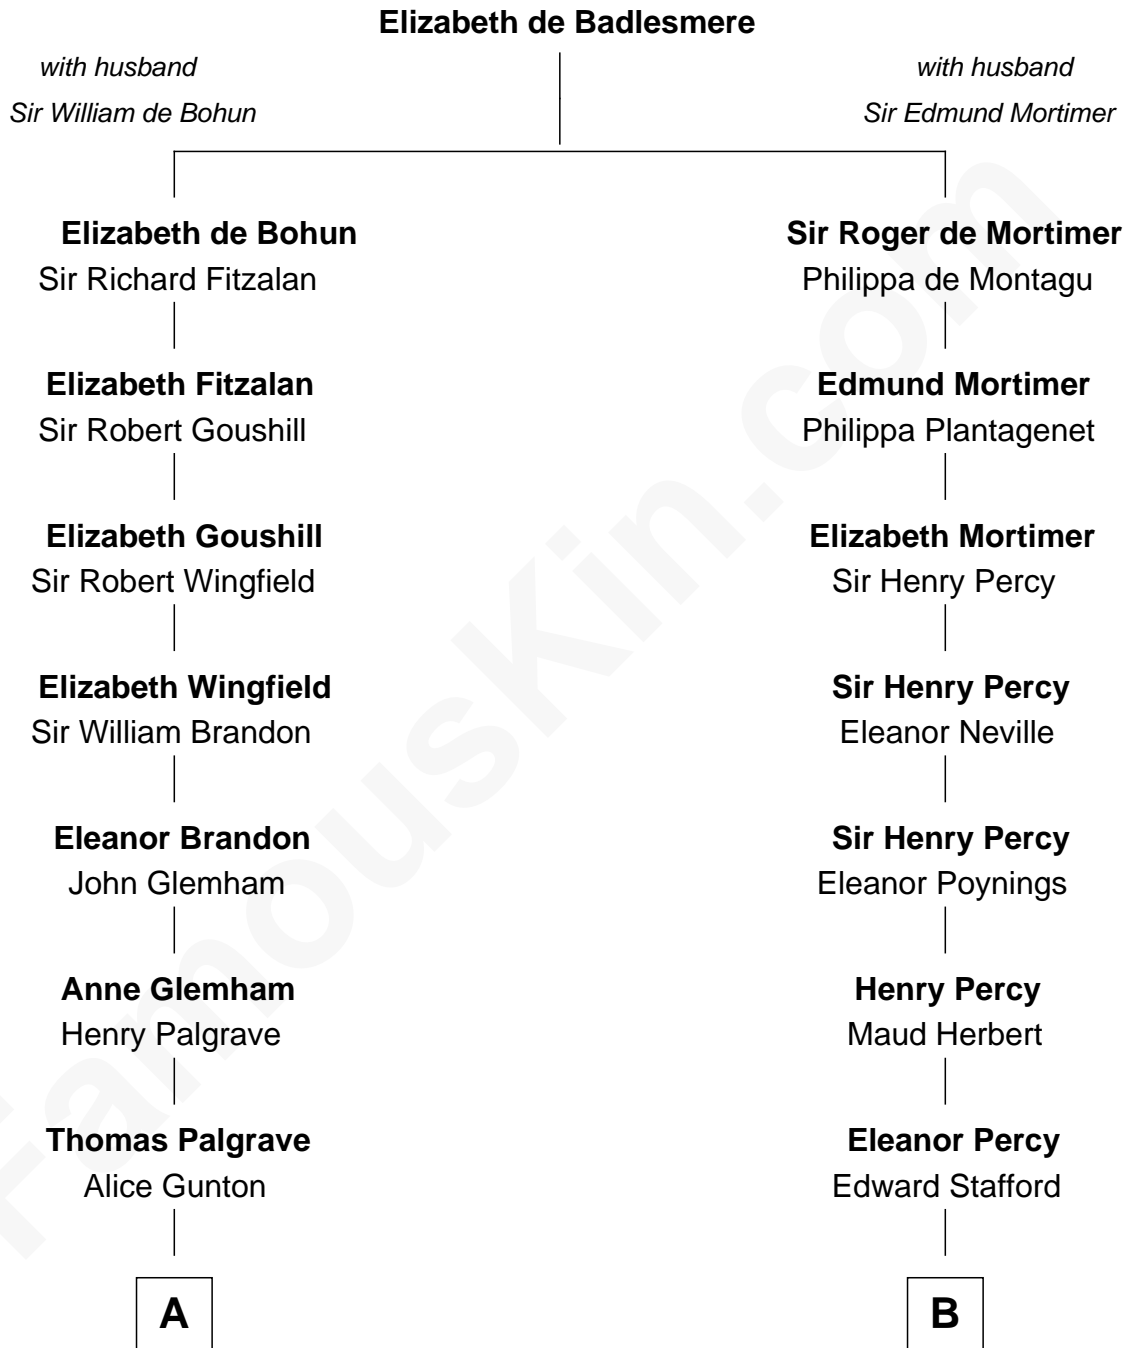

FamousKin.com Relationship Chart of

Sarah Palin

9th Governor of Alaska

20th cousin 1 time removed of

Admiral Richard Byrd

Polar Explorer

C

James W. Heath
Alma Miranda Rhodes

Charles R. Heath
Alice Adeline Oriel

Charles Francis Heath
Nellie Marie Brandt

Charles Richard Heath
Sarah Sheeran

Sarah Palin
9th Governor of Alaska

D

Richard Evelyn Byrd
Anne Harrison

Col. William Byrd
Jane Meriwether Rivers

Richard Evelyn Byrd
Eleanor Bolling Flood

Admiral Richard Byrd
Polar Explorer

FamousKin.com