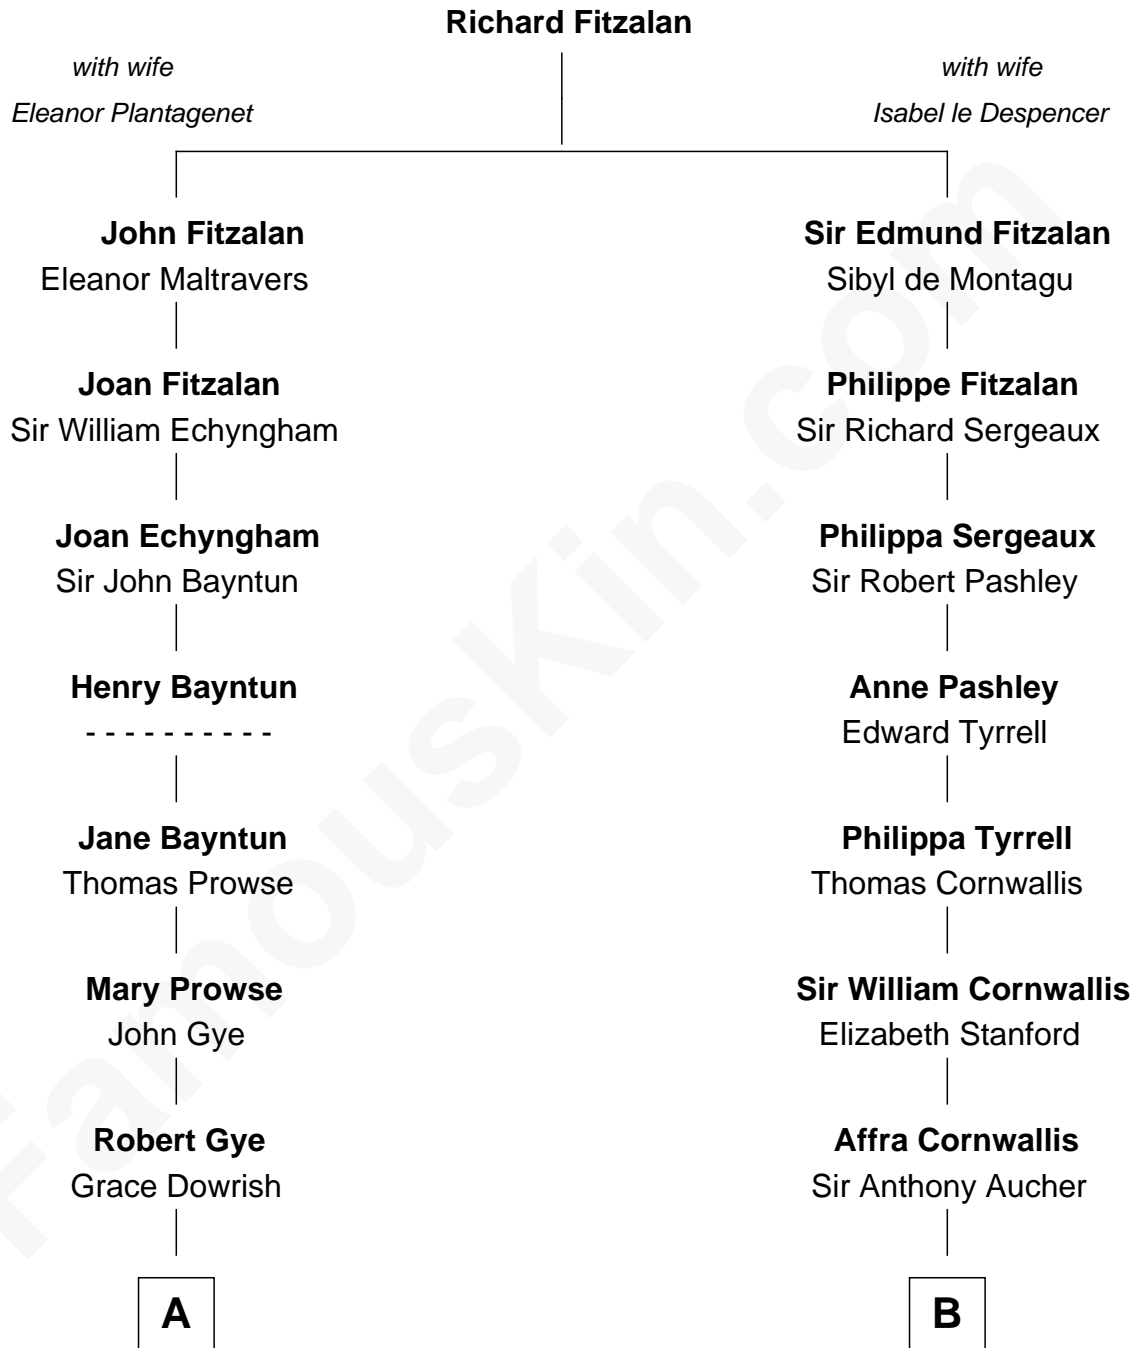

# FamousKin.com Relationship Chart of

**Sarah Palin**

*9th Governor of Alaska*

18th cousin 3 times removed of

**Admiral Richard Byrd**

*Polar Explorer*

**C**

**Charles Richard Heath**

Sarah Sheeran

**Sarah Palin**

*9th Governor of Alaska*

**D**

**Eliza Bolling West**

Dr. Joel Walker Flood

**Col. Henry De La Warr Flood**

Mary Elizabeth Trent

**Joel Walker Flood**

Ella Faulkner

**Eleanor Bolling Flood**

Richard Evelyn Byrd

**Admiral Richard Byrd**

*Polar Explorer*

FamousKin.com