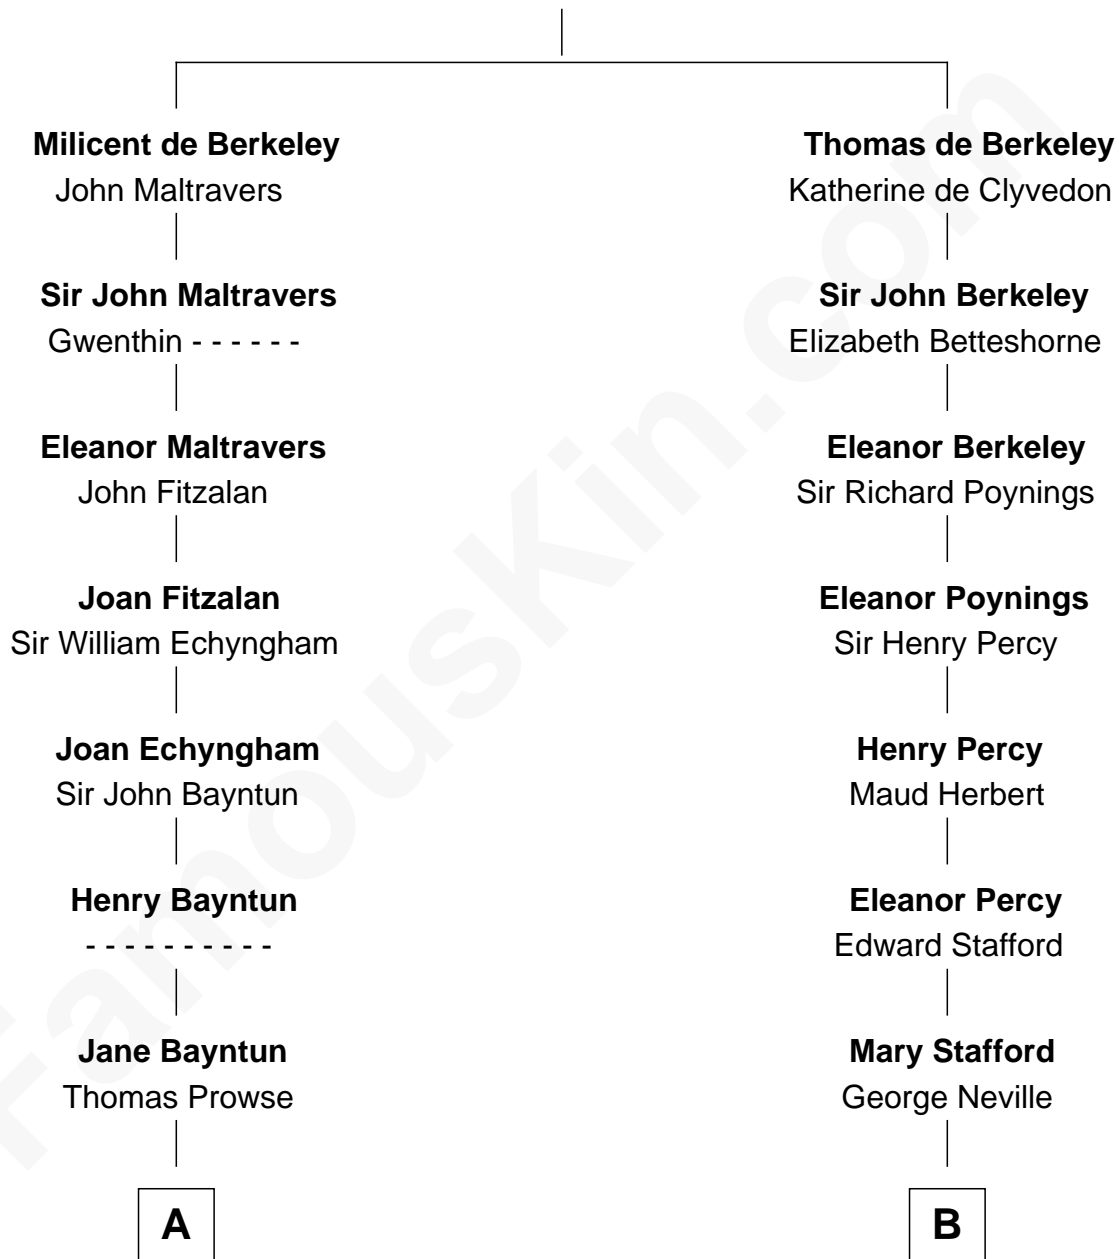

FamousKin.com Relationship Chart of

Sarah Palin

9th Governor of Alaska

19th cousin 1 time removed of

Admiral Richard Byrd

Polar Explorer

Sir Maurice de Berkeley

Eve la Zouche

C

May Belle Ruddock
Henry Charles Brandt

Nellie Marie Brandt
Charles Francis Heath

Charles Richard Heath
Sarah Sheeran

Sarah Palin
9th Governor of Alaska

D

Col. William Byrd
Jane Meriwether Rivers

Richard Evelyn Byrd
Eleanor Bolling Flood

Admiral Richard Byrd
Polar Explorer

FamousKin.com