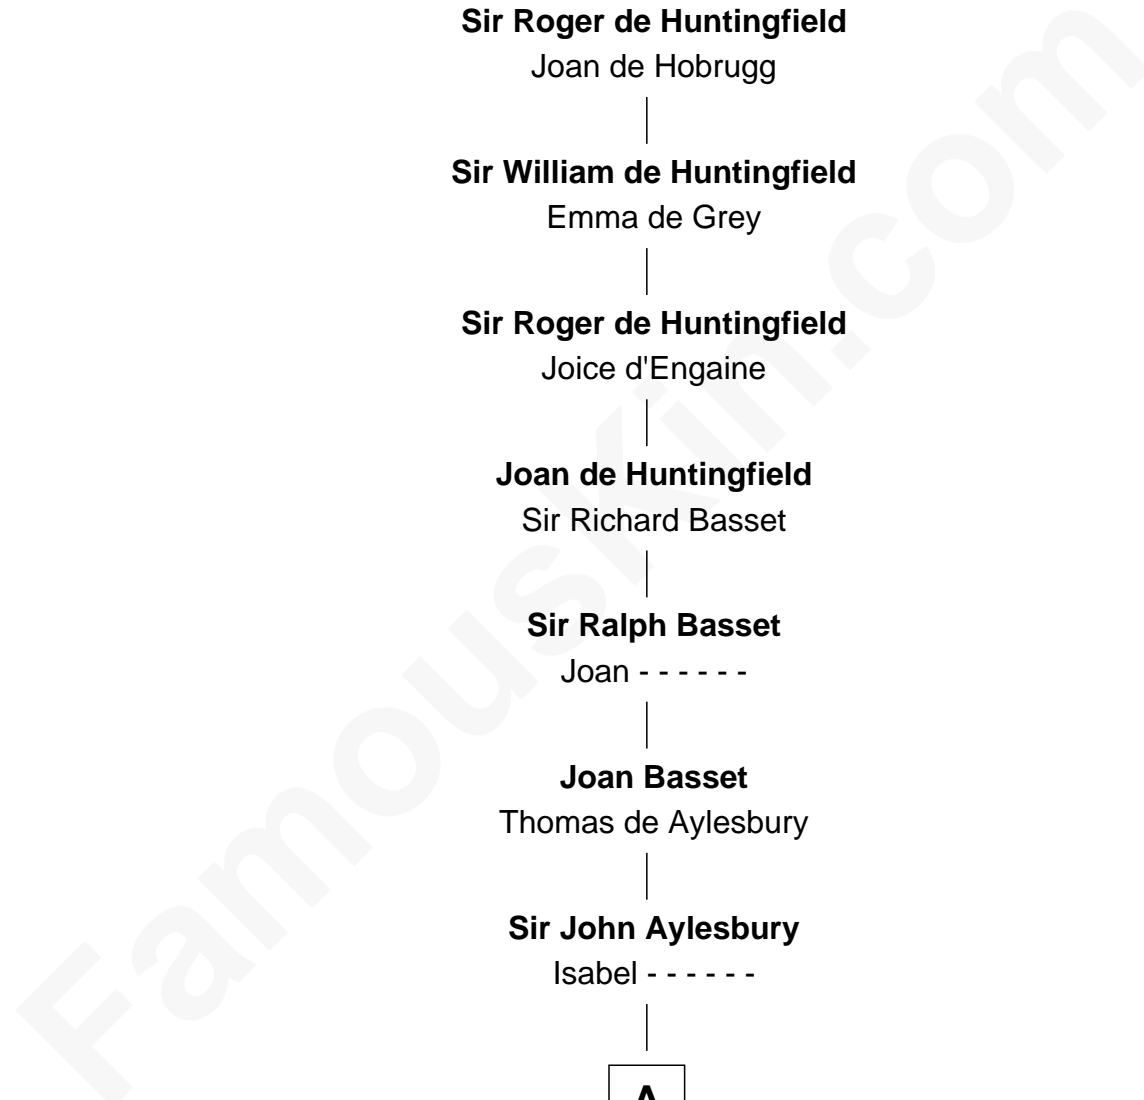

# FamousKin.com Relationship Chart of

**Sarah Palin**

*9th Governor of Alaska*

25th Great-granddaughter of

**William de Huntingfield**

*Magna Carta Surety*

**William de Huntingfield**

Isabel FitzWilliam

**Sir Ralph Basset**

Joan - - - - -

**Joan Basset**

Thomas de Aylesbury

**Sir John Aylesbury**

Isabel - - - - -

**A**

**A**

**Sir Thomas Aylesbury**

Katherine Pabenham

**Eleanor Aylesbury**

Sir Humphrey Stafford

**Humphrey Stafford**

Katherine Fray

**Sir Humphrey Stafford**

Margaret Fogge